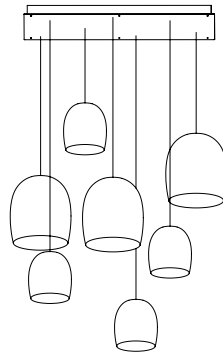

Bell 7

Single rectangular canopy
7 pendants
2.5m drop