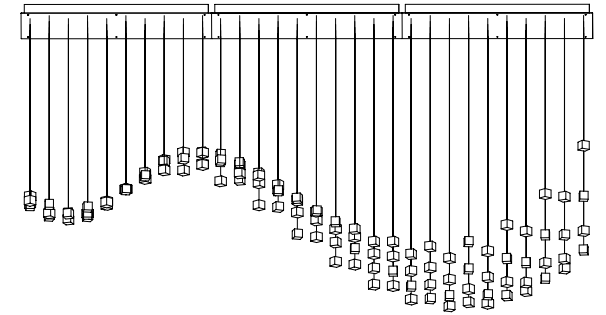

Wave

Three tiled rectangular canopies
120 cube pendants
2m drop