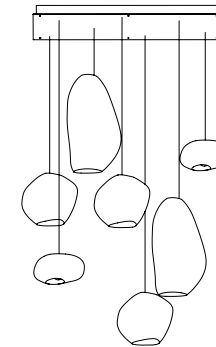

Pebble 7

Single rectangular canopy
7 pendants
2.5m drop