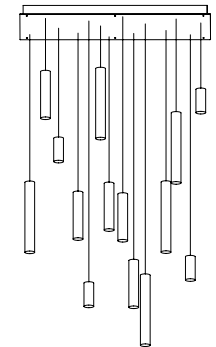

canopy system

Modularity

Each canopy is a single metal unit, which can be combined in numerous combinations to create a wide variety of arrangements.

Loci design spanning across three rectangular canopies

Circular

36 x 36 x 2.6 (in)
91 x 91 x 6.6 (cm)

Side

Top

Rectangular

23.2 x 46.5 x 2.6 (in)
59 x 118 x 6.6 (cm)

Linear (available soon)

7 x 46.5 x 2.6 (in)
18 x 118 x 6.6 (cm)

Each sculptural lighting fixture is based on a system of glowing acrylic pixels internally lit using the light-carrying qualities of fiber optic cable. Each installation is illuminated from a single illuminator hidden above the canopy, saving energy while maintaining brightness. Even when not illuminated, the formation catches the light and creates a dynamic focal point.

Bell 7

Single rectangular canopy
7 pendants
2.5m drop

Pebble 7

Single rectangular canopy
7 pendants
2.5m drop

Roest 14

Single rectangular canopy
14 pendants
2.5m drop

Standard products
Circular canopy configurations