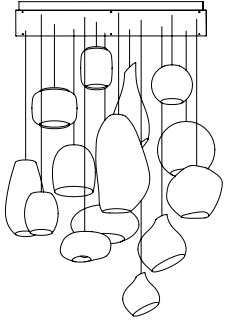

Standard products

Rectangular canopy configurations

Scraplights Mix 14

Single rectangular canopy
14 pendants
2.5m drop