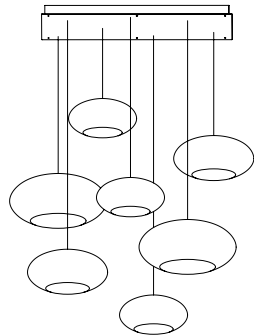

canopy system

Modularity

Each canopy is a single metal unit, which can be combined in numerous combinations to create a wide variety of arrangements.

Loci design spanning across three rectangular canopies

Circular

36 x 36 x 2.6 (in)
91 x 91 x 6.6 (cm)

Side

Top

Rectangular

23.2 x 46.5 x 2.6 (in)
59 x 118 x 6.6 (cm)

Linear (available soon)

7 x 46.5 x 2.6 (in)
18 x 118 x 6.6 (cm)

Hive/Nest 7

Single rectangular canopy
7 pendants
2.5m drop

Chrona 7

Single rectangular canopy
7 pendants
2.5m drop

Drop 7

Single rectangular canopy
7 pendants
2.5m drop

Disc 7

Single rectangular canopy
7 pendants
2.5m drop