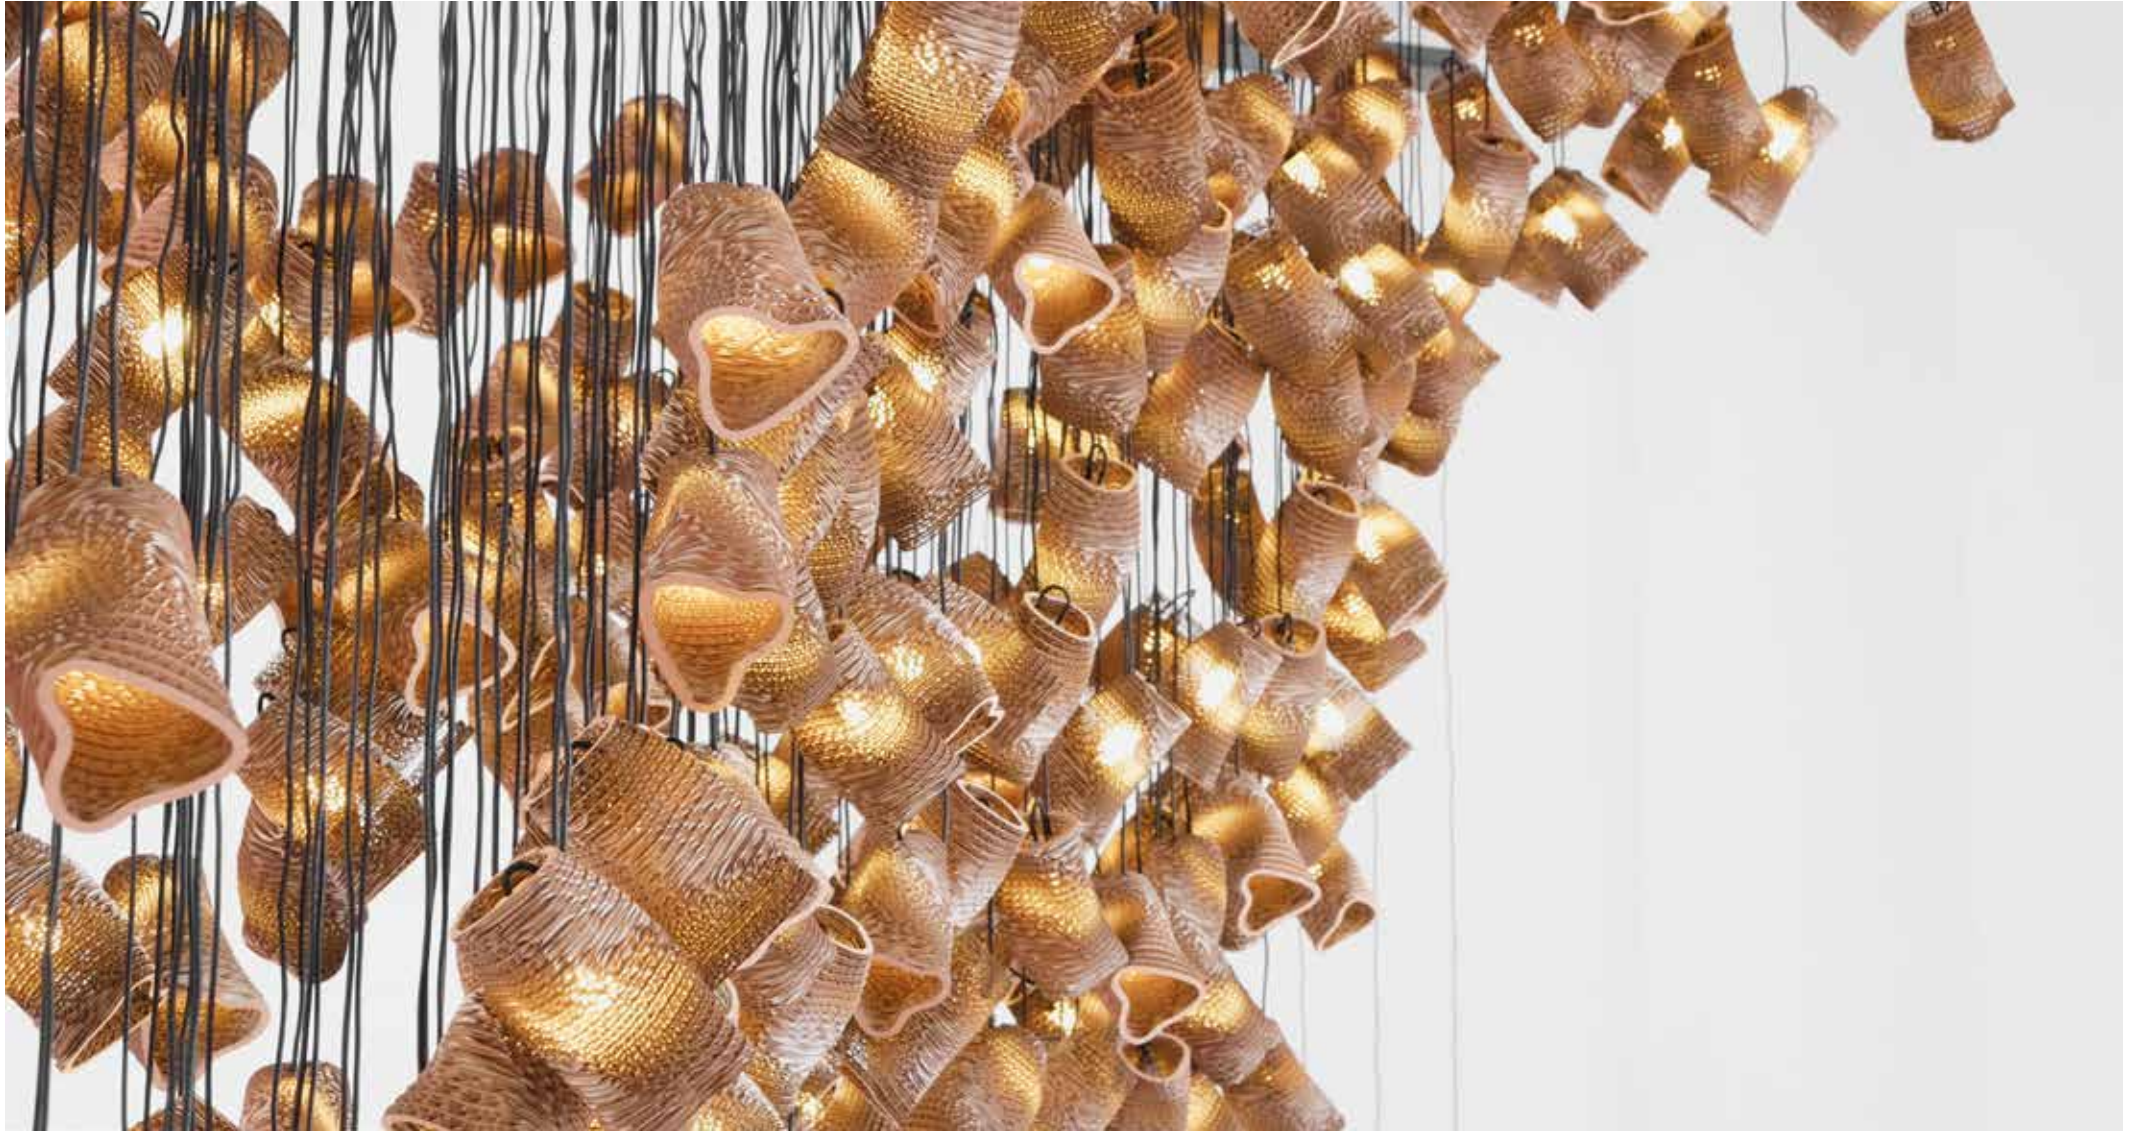

murmurations

Murmurations are custom installations inspired by a breathtaking natural phenomenon. Flocking is considered an emergent behavior arising from simple rules that are followed by individuals without any central coordination. By creating our own simple design rules, we are able to create dynamic light installations comprising of a single layered cardboard pendant.

Murmurations are available in single-canopy and multi-canopy arrangements.

Custom arrangements are available upon request.