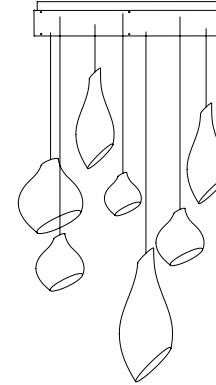

Hive/Nest 7

Single rectangular canopy
7 pendants
2.5m drop