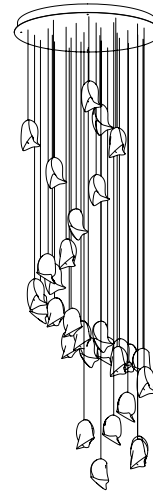

Tornado

Single circular canopy
30 pendants
3m drop