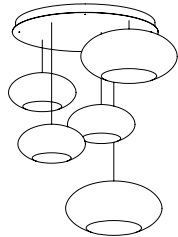

Disc 7

Single circular canopy
7 pendants
1.5m drop