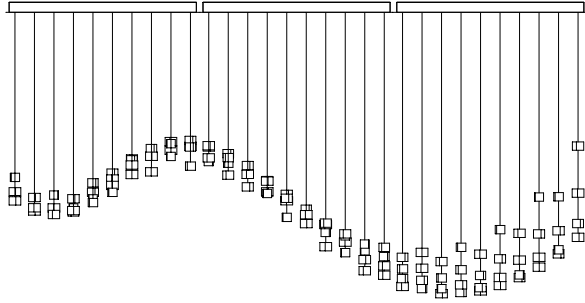

canopy system

Modularity

Each canopy is a single metal unit, which can be combined in numerous combinations to create a wide variety of arrangements.

Loci design spanning across three rectangular canopies

Scalability

Standard canopies aren't limited to large spaces. Single or double installations can accentuate any space.

Loci with single or double tiled rectangular canopies

Tiled installations with pendants from our standard product line

Circular

36 x 36 x 2.6 (in)
91 x 91 x 6.6 (cm)

Side

Top

Rectangular

23.2 x 46.5 x 2.6 (in)
59 x 118 x 6.6 (cm)

Linear (available soon)

7 x 46.5 x 2.6 (in)
18 x 118 x 6.6 (cm)