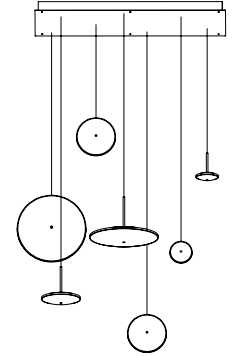

Chrona 7

Single rectangular canopy
7 pendants
2.5m drop