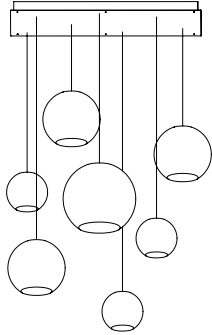

Circular

36 x 36 x 2.6 (in)
91 x 91 x 6.6 (cm)

Side

Top

Rectangular

23.2 x 46.5 x 2.6 (in)
59 x 118 x 6.6 (cm)

Linear (available soon)

7 x 46.5 x 2.6 (in)
18 x 118 x 6.6 (cm)

Standard products

Rectangular canopy configurations

Scraplights Mix 14

Single rectangular canopy
14 pendants
2.5m drop

Moon 7

Single rectangular canopy
7 pendants
2.5m drop

Ausi 7

Single rectangular canopy
7 pendants
2.5m drop