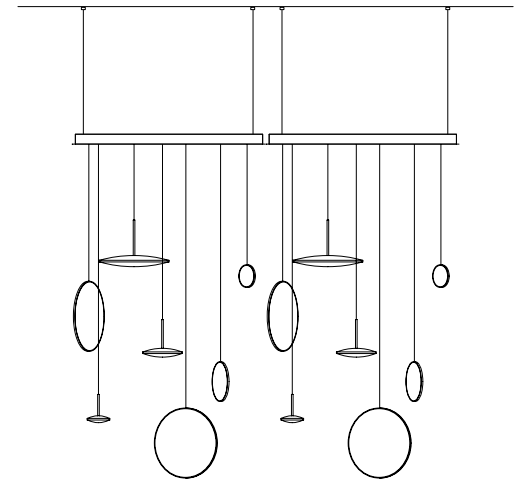

canopy system

Modularity

Each canopy is a single metal unit, which can be combined in numerous combinations to create a wide variety of arrangements.

Loci design spanning across three rectangular canopies

Circular

36 x 36 x 2.6 (in)
91 x 91 x 6.6 (cm)

Side

Top

Rectangular

23.2 x 46.5 x 2.6 (in)
59 x 118 x 6.6 (cm)

Linear (available soon)

7 x 46.5 x 2.6 (in)
18 x 118 x 6.6 (cm)

Flush-mounted example Roest pendants

Cable-suspended example Chrona pendants

loci

Loci, which in Latin means 'centralized sources of power,' refers to the series' innovative method of achieving hundreds or thousands of singular points of light in an installation.

Each sculptural lighting fixture is based on a system of glowing acrylic pixels internally lit using the light-carrying qualities of fiber optic cable. Each installation is illuminated from a single illuminator hidden above the canopy, saving energy while maintaining brightness. Even when not illuminated, the formation catches the light and creates a dynamic focal point.