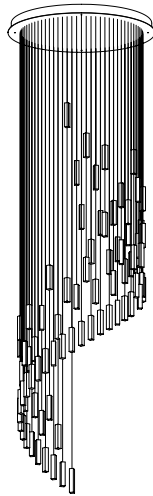

Spiral Ring

Single circular canopy
80 candle pendants
3m drop