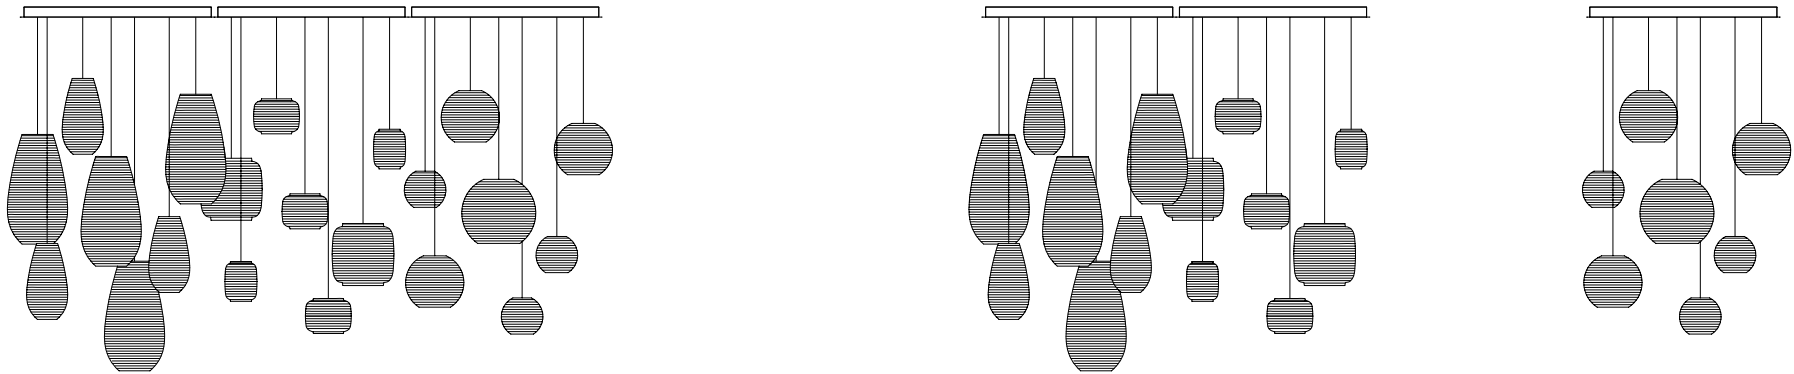

Tiled installations with pendants from our standard product line