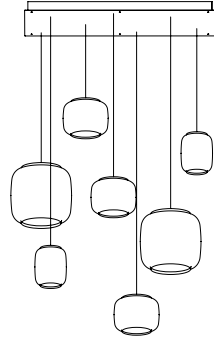

canopy system

Modularity

Each canopy is a single metal unit, which can be combined in numerous combinations to create a wide variety of arrangements.

Loci design spanning across three rectangular canopies

Circular

36 x 36 x 2.6 (in)
91 x 91 x 6.6 (cm)

Side

Top

Rectangular

23.2 x 46.5 x 2.6 (in)
59 x 118 x 6.6 (cm)

Linear (available soon)

7 x 46.5 x 2.6 (in)
18 x 118 x 6.6 (cm)

Standard products

Rectangular canopy configurations

Scraplights Mix 14

Single rectangular canopy
14 pendants
2.5m drop

Moon 7

Single rectangular canopy
7 pendants
2.5m drop

Ausi 7

Single rectangular canopy
7 pendants
2.5m drop