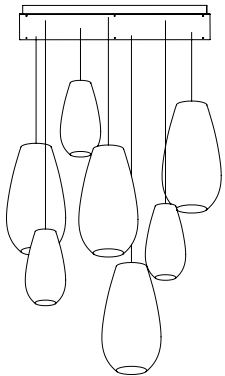

canopy system

Modularity

Each canopy is a single metal unit, which can be combined in numerous combinations to create a wide variety of arrangements.

Loci design spanning across three rectangular canopies

Circular

36 x 36 x 2.6 (in)
91 x 91 x 6.6 (cm)

Side

Top

Rectangular

23.2 x 46.5 x 2.6 (in)
59 x 118 x 6.6 (cm)

Linear (available soon)

7 x 46.5 x 2.6 (in)
18 x 118 x 6.6 (cm)

Standard products

Rectangular canopy configurations

Scraplights Mix 14

Single rectangular canopy
14 pendants
2.5m drop

Moon 7

Single rectangular canopy
7 pendants
2.5m drop

Ausi 7

Single rectangular canopy
7 pendants
2.5m drop

Hive/Nest 7

Single rectangular canopy
7 pendants
2.5m drop

Chrona 7

Single rectangular canopy
7 pendants
2.5m drop

Drop 7

Single rectangular canopy
7 pendants
2.5m drop

Disc 7

Single rectangular canopy
7 pendants
2.5m drop