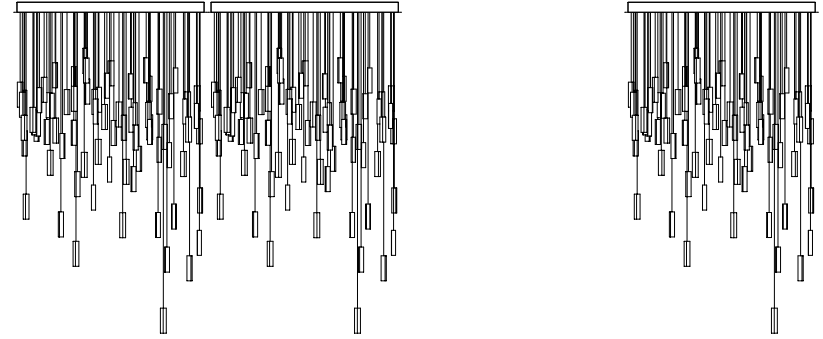

canopy system

Modularity

Each canopy is a single metal unit, which can be combined in numerous combinations to create a wide variety of arrangements.

Loci design spanning across three rectangular canopies

Scalability

Standard canopies aren't limited to large spaces. Single or double installations can accentuate any space.

Loci with single or double tiled rectangular canopies

Tiled installations with pendants from our standard product line

Circular

36 x 36 x 2.6 (in)
91 x 91 x 6.6 (cm)

Side

Top

Rectangular

23.2 x 46.5 x 2.6 (in)
59 x 118 x 6.6 (cm)

Linear (available soon)

7 x 46.5 x 2.6 (in)
18 x 118 x 6.6 (cm)