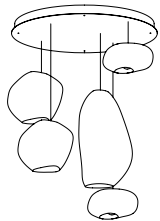

Pebble 7

Single circular canopy
7 pendants
1.5m drop