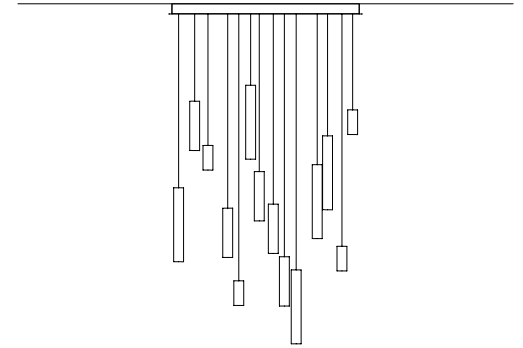

canopy system

Modularity

Each canopy is a single metal unit, which can be combined in numerous combinations to create a wide variety of arrangements.

Loci design spanning across three rectangular canopies

Circular

36 x 36 x 2.6 (in)
91 x 91 x 6.6 (cm)

Side

Top

Rectangular

23.2 x 46.5 x 2.6 (in)
59 x 118 x 6.6 (cm)

Linear (available soon)

7 x 46.5 x 2.6 (in)
18 x 118 x 6.6 (cm)

Flush-mounted example Roest pendants

Cable-suspended example Chrona pendants

loci

Loci, which in Latin means 'centralized sources of power,' refers to the series' innovative method of achieving hundreds or thousands of singular points of light in an installation.