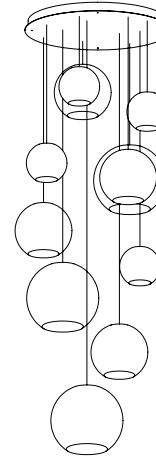

Moon 11

Single circular canopy
11 pendants
3m drop