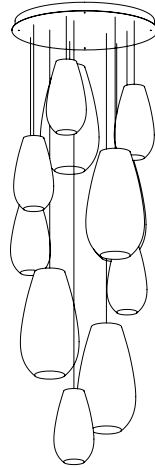

Drop 11

Single circular canopy
11 pendants
3m drop