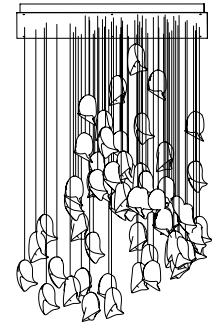

canopy system

Modularity

Each canopy is a single metal unit, which can be combined in numerous combinations to create a wide variety of arrangements.

Loci design spanning across three rectangular canopies

Flock Large

Three tiled rectangular canopies
92 pendants
2m drop

Tornado

Single circular canopy
30 pendants
3m drop

Flock Small

Single rectangular canopy
60 pendants
2m drop

Standard product arrangements

Most of our standard products are now available as individual canopy arrangements. **Custom configurations are available upon request.**