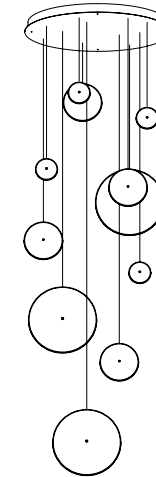

Chrona 11

Single circular canopy
11 pendants
3m drop