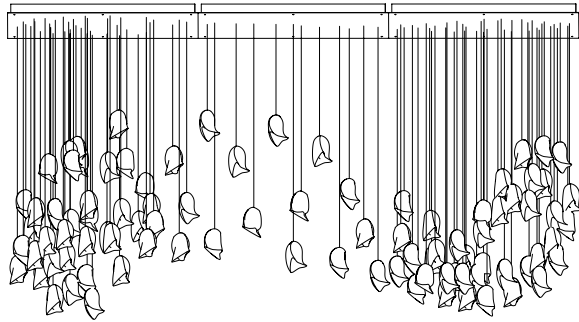

Flock Large

Three tiled rectangular canopies
92 pendants
2m drop