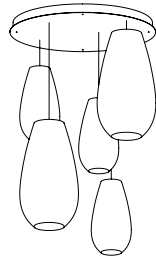

canopy system

Modularity

Each canopy is a single metal unit, which can be combined in numerous combinations to create a wide variety of arrangements.

Loci design spanning across three rectangular canopies

Circular

36 x 36 x 2.6 (in)
91 x 91 x 6.6 (cm)

Side

Top

Rectangular

23.2 x 46.5 x 2.6 (in)
59 x 118 x 6.6 (cm)

Linear (available soon)

7 x 46.5 x 2.6 (in)
18 x 118 x 6.6 (cm)

Moon 7

Single circular canopy
7 pendants
1.5m drop

Ausi 7

Single circular canopy
7 pendants
1.5m drop

Hive/Nest 7

Single circular canopy
7 pendants
1.5m drop

Drop 7

Single circular canopy
7 pendants
1.5m drop