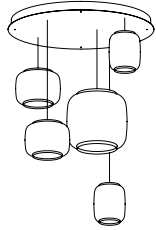

Ausi 7

Single circular canopy
7 pendants
1.5m drop