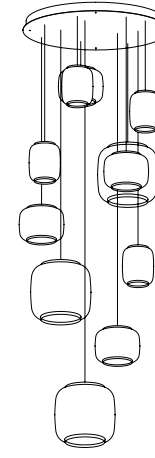

canopy system

Modularity

Each canopy is a single metal unit, which can be combined in numerous combinations to create a wide variety of arrangements.

Loci design spanning across three rectangular canopies

Circular

36 x 36 x 2.6 (in)
91 x 91 x 6.6 (cm)

Side

Top

Rectangular

23.2 x 46.5 x 2.6 (in)
59 x 118 x 6.6 (cm)

Linear (available soon)

7 x 46.5 x 2.6 (in)
18 x 118 x 6.6 (cm)

Each sculptural lighting fixture is based on a system of glowing acrylic pixels internally lit using the light-carrying qualities of fiber optic cable. Each installation is illuminated from a single illuminator hidden above the canopy, saving energy while maintaining brightness. Even when not illuminated, the formation catches the light and creates a dynamic focal point.

Roest 7

Single circular canopy
7 pendants
1.5m drop

Moon 11

Single circular canopy
11 pendants
3m drop

Ausi 11

Single circular canopy
11 pendants
3m drop

Hive/Nest 11

Single circular canopy
11 pendants
3m drop