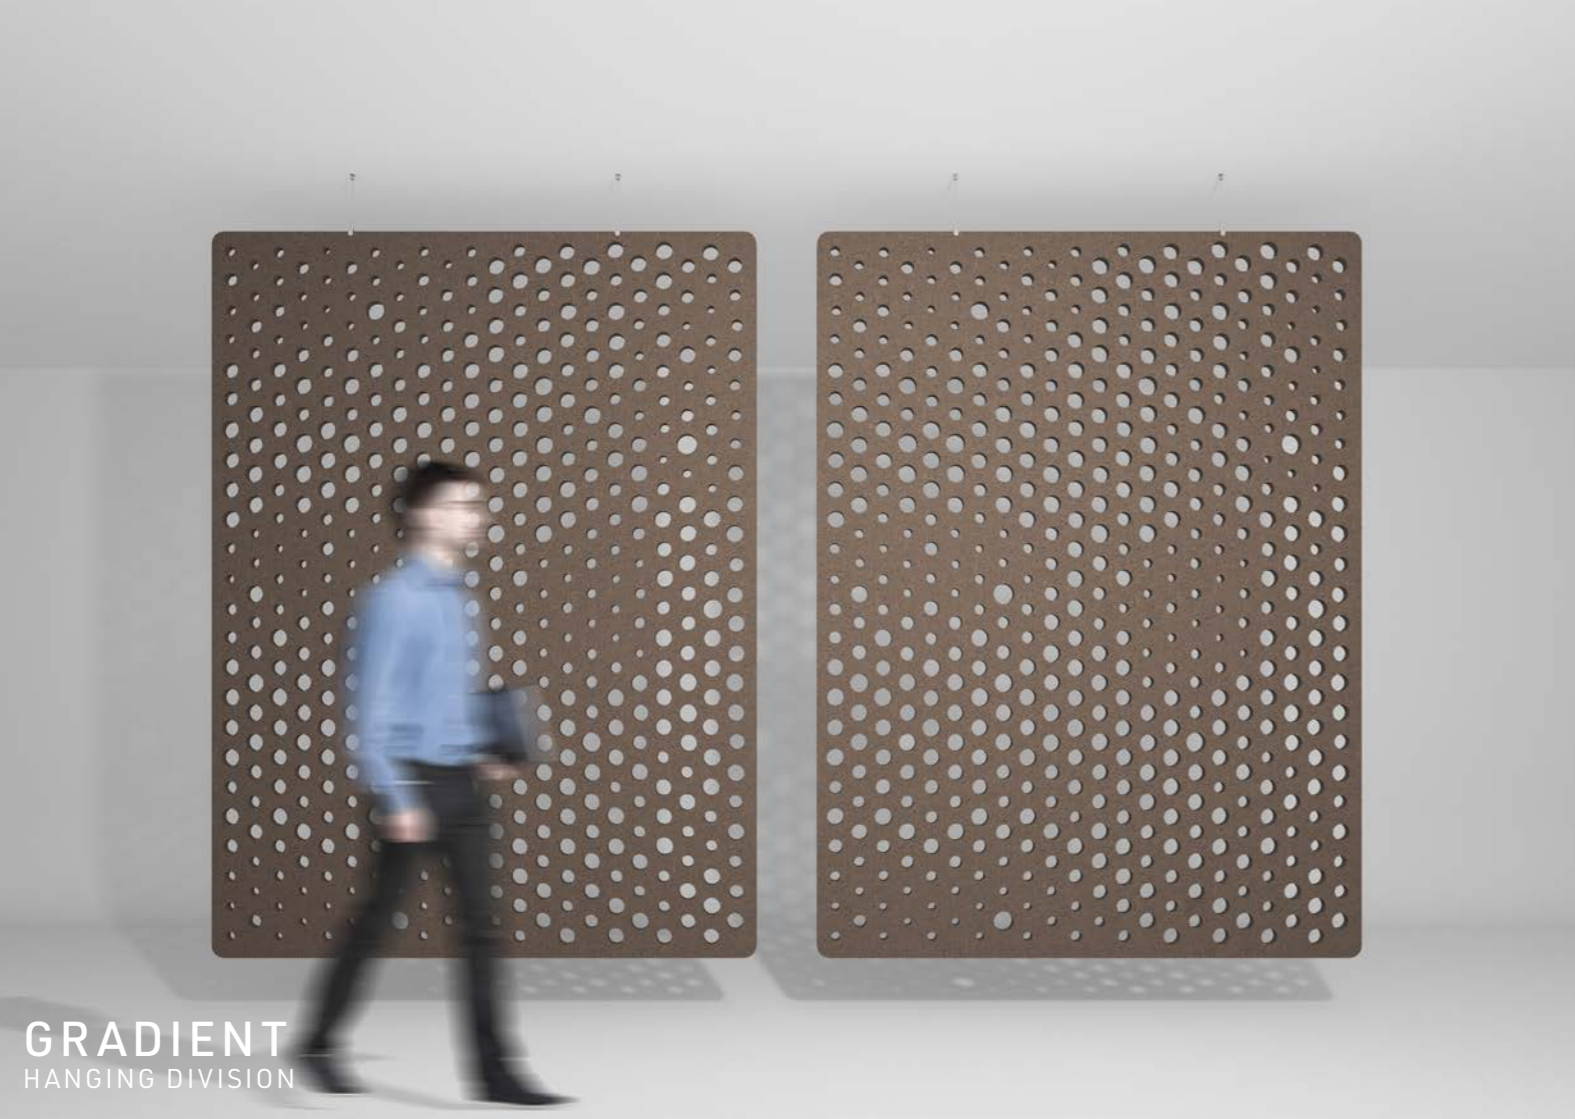

GRADIENT
HANGING DIVISION

ACOUSTIC ROOM DIVIDERS

ARTICLE NUMBER	PRODUCT TYPE	DIMENSION	INFORMATION
741.24.27.000.00	Hanging Division Gradient 24mm	1800 x 2400 x 24mm	incl. suspension kit
741.24.28.000.00	Hanging Division Gradient 24mm	900 x 2400 x 24mm	incl. suspension kit
741.12.27.000.00	Hanging Division Gradient 12mm	1200 x 2800 x 12mm	incl. suspension kit