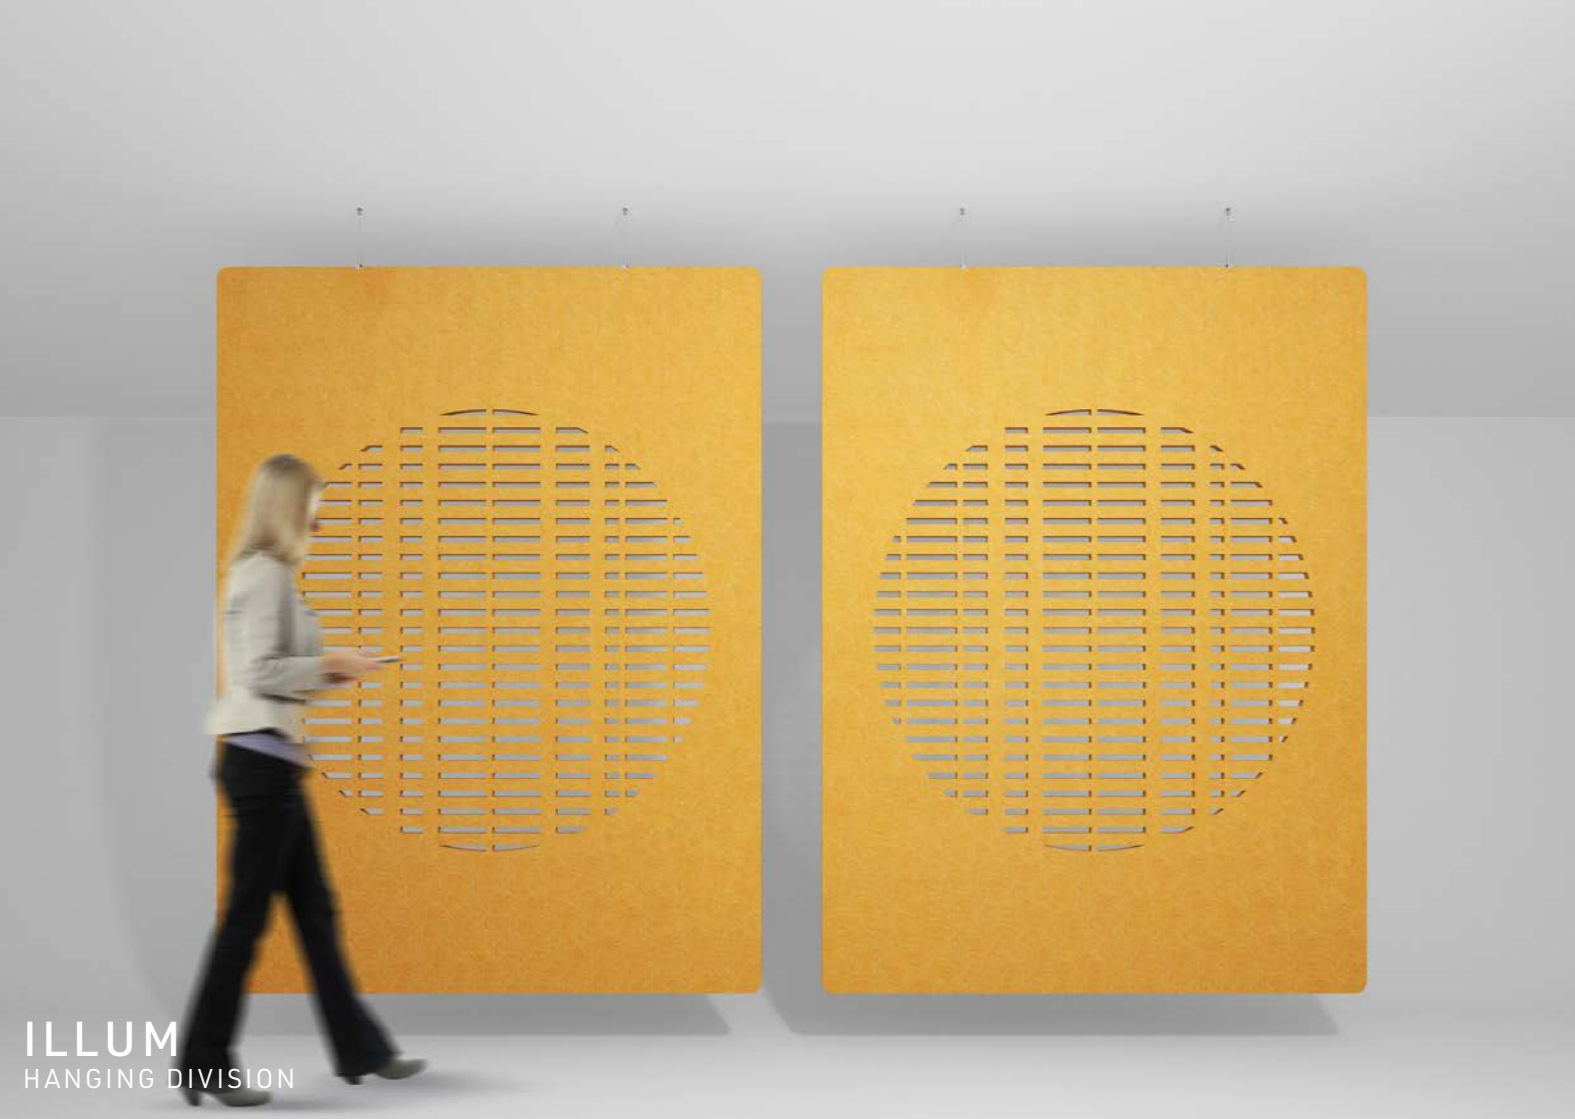

ACOUSTIC ROOM DIVIDERS

ARTICLE NUMBER	PRODUCT TYPE	DIMENSION	INFORMATION
741.24.17.000.00	Hanging Division Illum 24mm	1800 x 2400 x 24mm	incl. suspension kit
741.24.18.000.00	Hanging Division Illum 24mm	900 x 2400 x 24mm	incl. suspension kit
741.12.17.000.00	Hanging Division Illum 12mm	1200 x 2800 x 12mm	incl. suspension kit