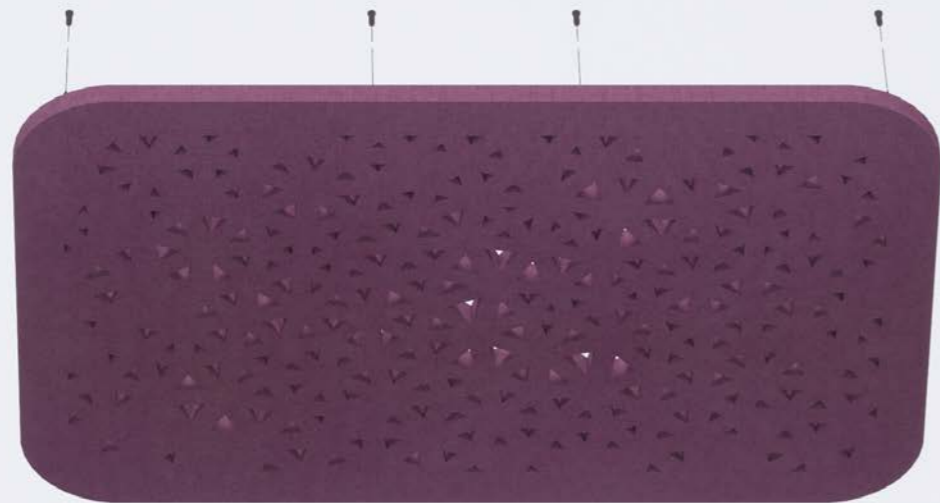

ACOUSTIC CEILINGS

RECTANGLE WEB
CEILING PANEL