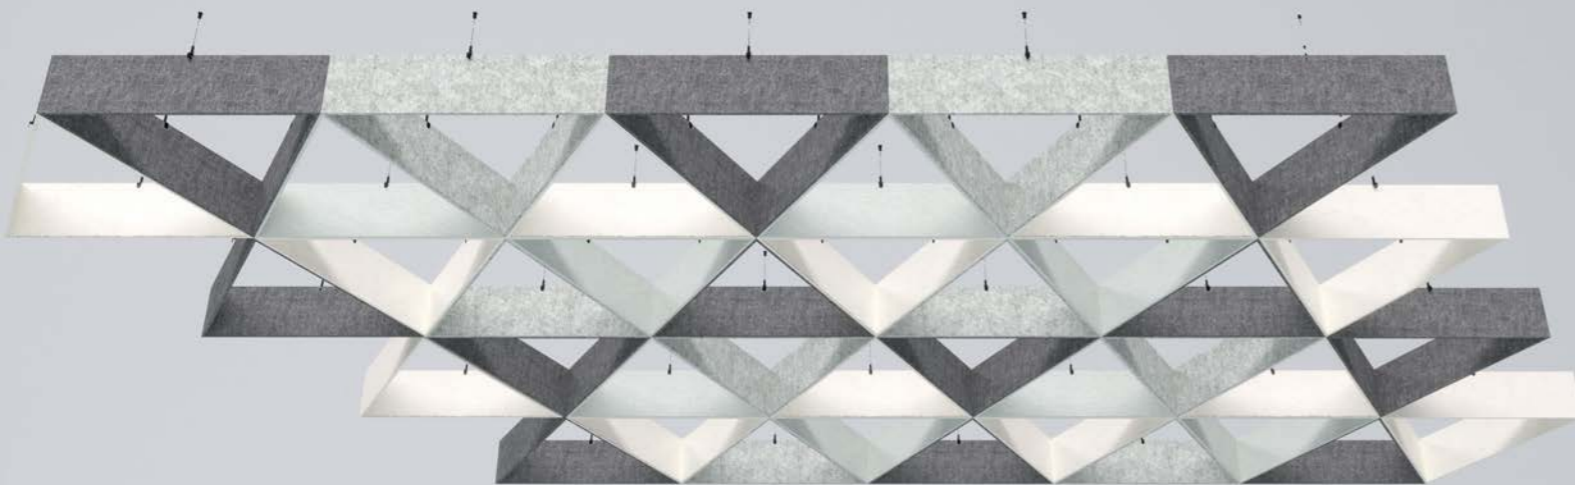

CONSTELLATION
CEILING BAFFLES

ACOUSTIC CEILINGS

ARTICLE NUMBER

716.12.10.000.00

PRODUCT TYPE

Ceiling-System Constellation

DIMENSION

900 x 900 x 900 x 200mm

INFORMATION

incl. suspension kits
6 pieces/pack