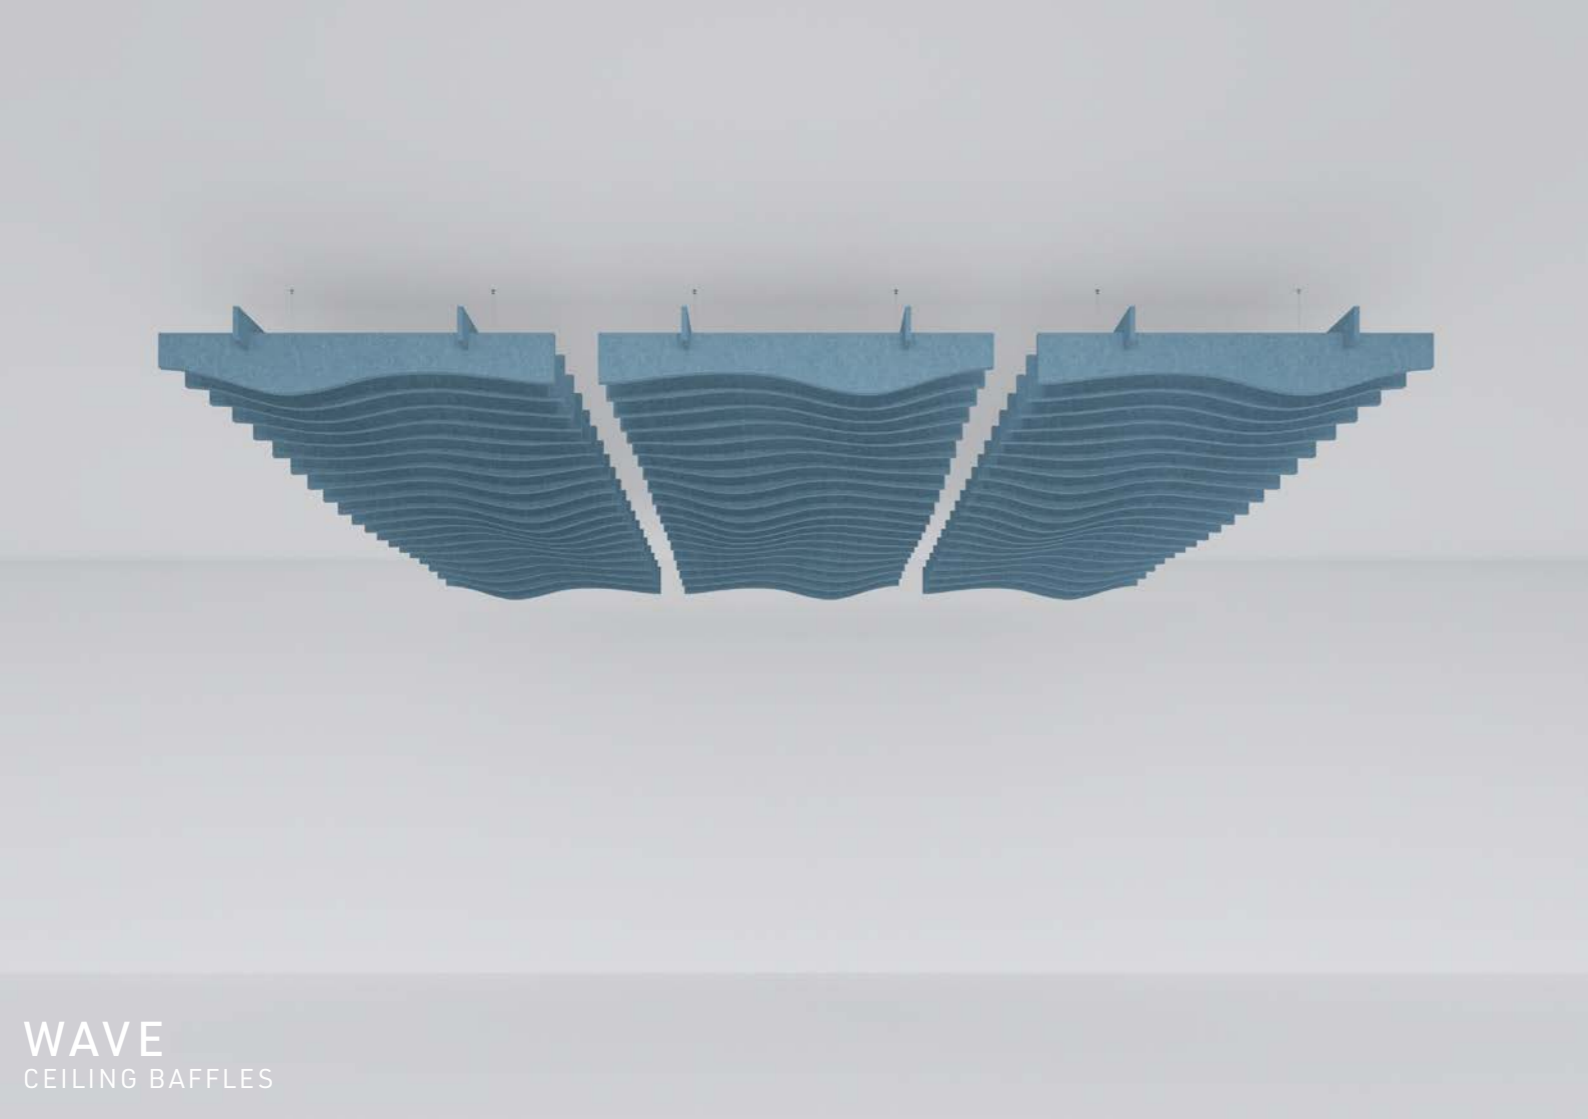

ACOUSTIC CEILINGS