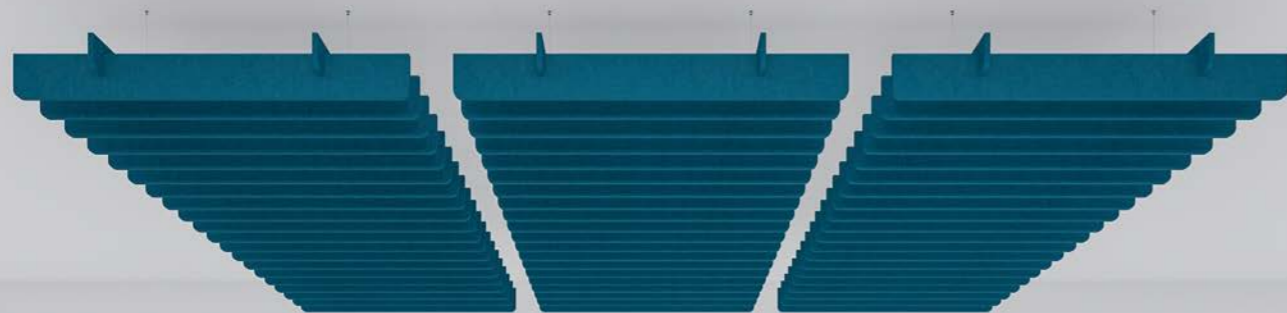

ACOUSTIC CEILINGS

ARTICLE NUMBER

712.24.10.000.00

PRODUCT TYPE

Ceiling-Baffle Straight

DIMENSION

1800 x 1800 x 250mm

INFORMATION

incl. suspension kit

STRAIGHT
CEILING BAFFLES