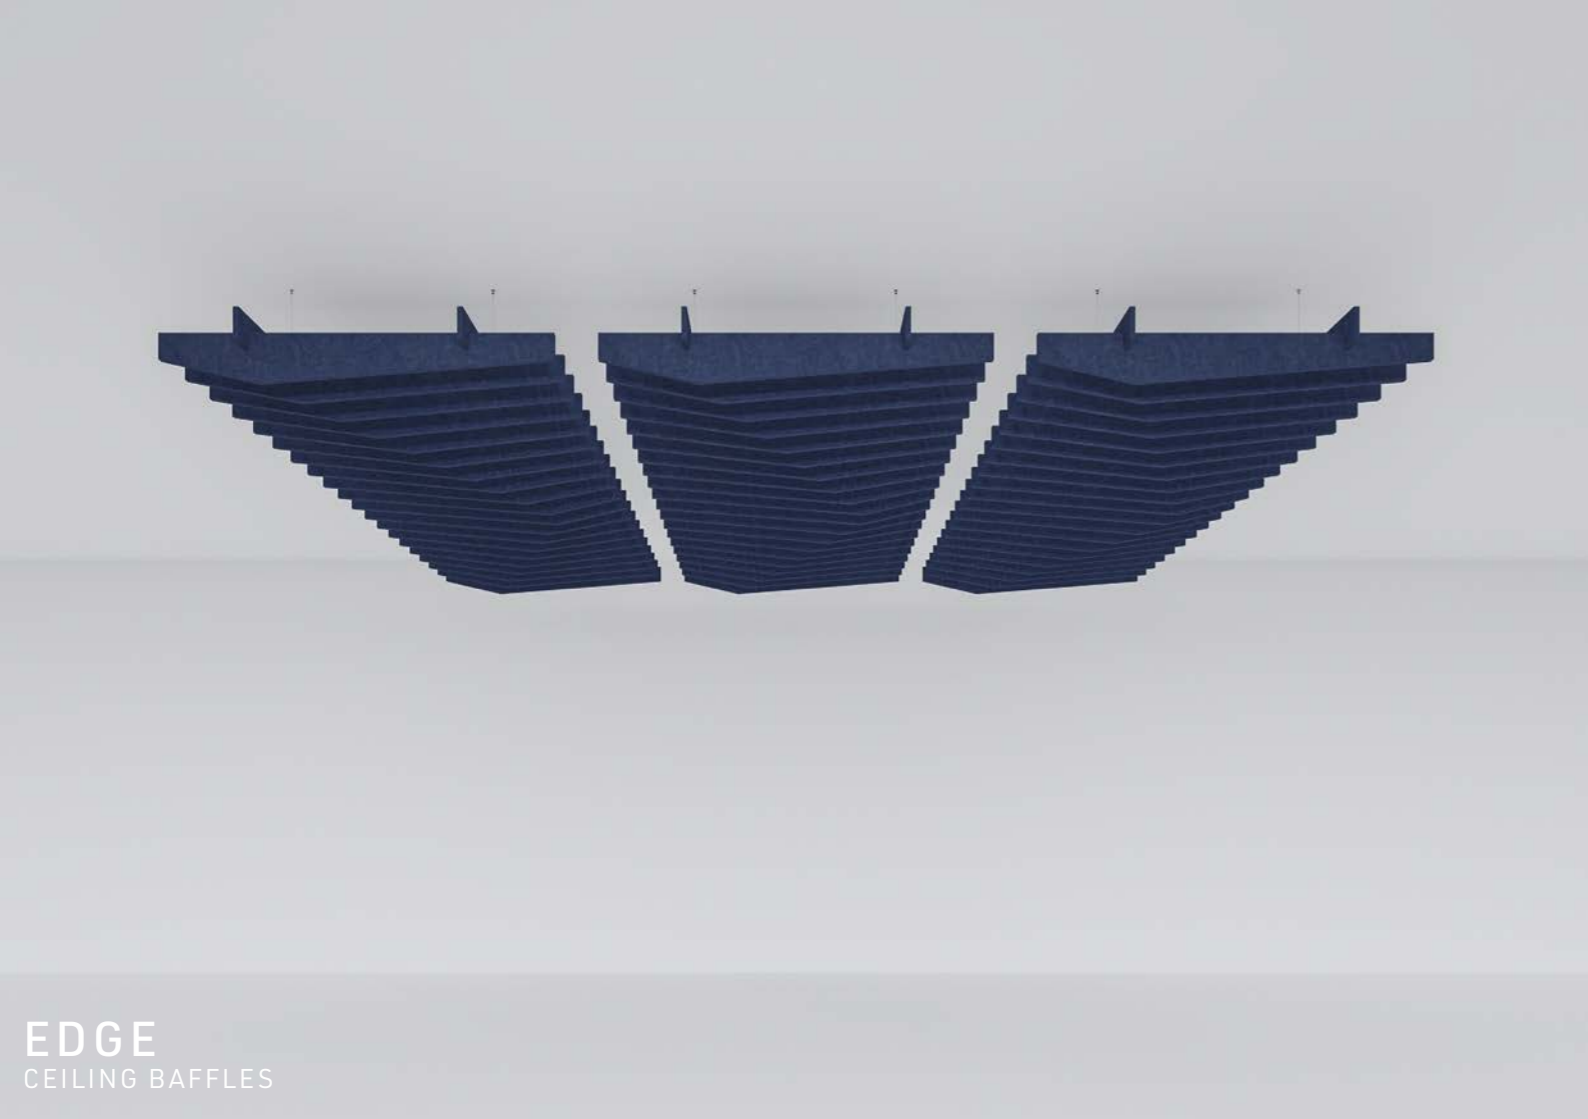

ACOUSTIC CEILINGS

ARTICLE NUMBER

712.24.11.000.00

PRODUCT TYPE

Ceiling-Baffle Edge

DIMENSION

1800 x 1800 x 300mm

INFORMATION

incl. suspension kit