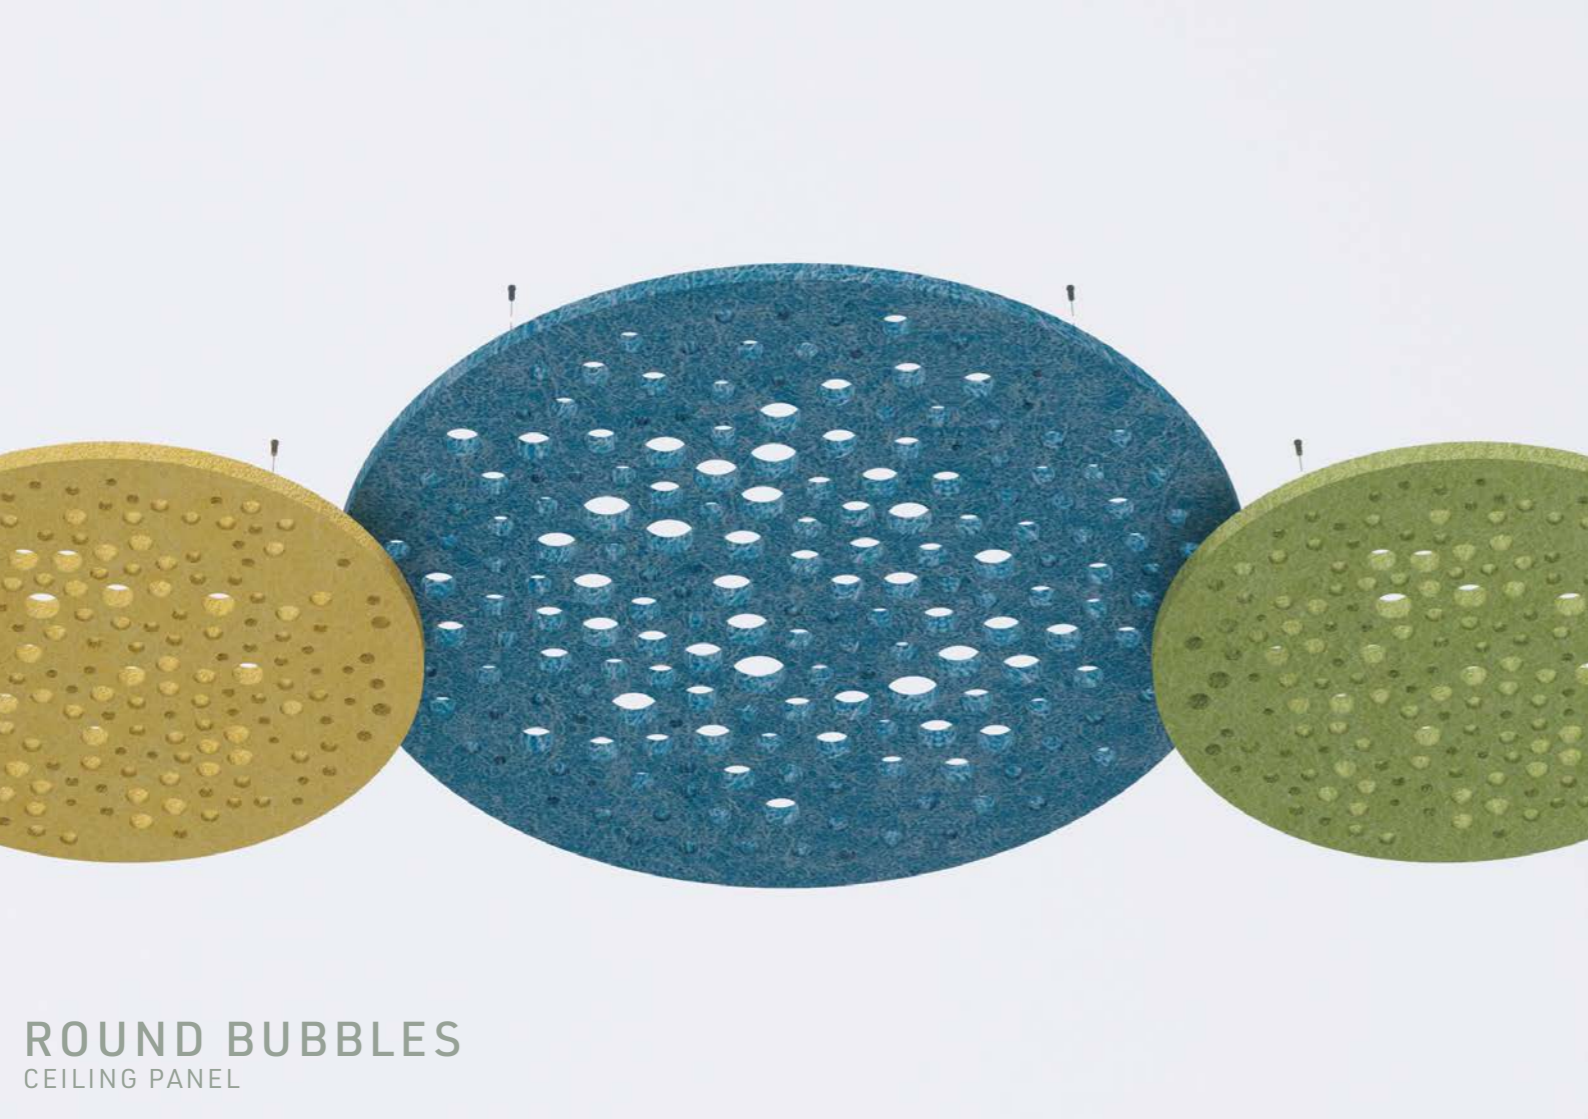

ACOUSTIC CEILINGS

ARTICLE NUMBER	PRODUCT TYPE	DIMENSION	INFORMATION
711.24.17.000.00	Ceiling-Panel Round Bubbles	D1200 x 24mm	Bubbles perforation / incl. suspension kit
711.24.18.000.00	Ceiling-Panel Round Bubbles	D1800 x 24mm	Bubbles perforation / incl. suspension kit

ROUND BUBBLES
CEILING PANEL