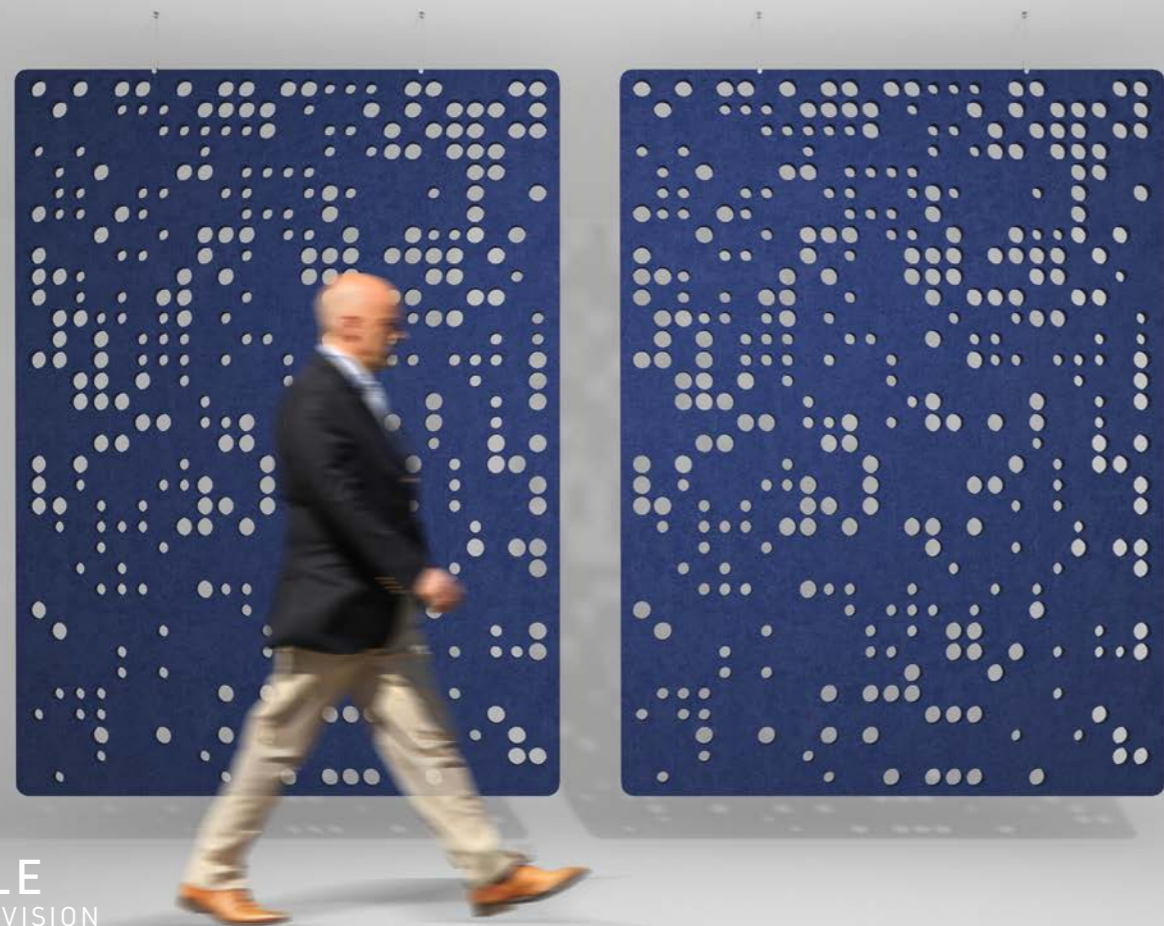

BRaille
HANGING DIVISION

ACOUSTIC ROOM DIVIDERS

ARTICLE NUMBER	PRODUCT TYPE	DIMENSION	INFORMATION
741.24.33.000.00	Hanging Division Braille 24mm	1800 x 2400 x 24mm	incl. suspension kit
741.24.34.000.00	Hanging Division Braille 24mm	900 x 2400 x 24mm	incl. suspension kit
741.12.33.000.00	Hanging Division Braille 12mm	1200 x 2800 x 12mm	incl. suspension kit