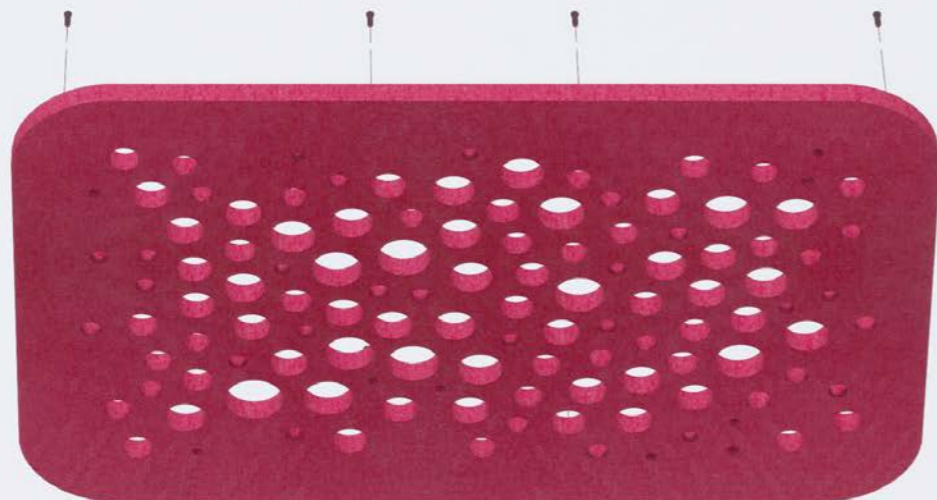

ACOUSTIC CEILINGS