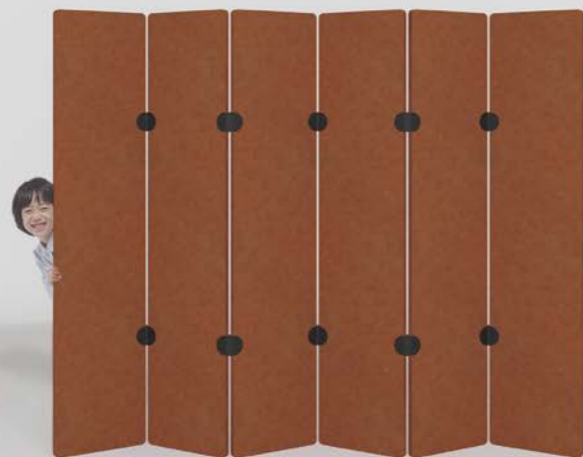

INFORMATION

Magnetic enamelled whiteboard with pinnable surface on black metal frame (RAL 9005) with casters

ACOUSTIC ROOM DIVIDERS

ARTICLE NUMBER	PRODUCT TYPE	DIMENSION	INFORMATION
742.24.90.000.00	Floor-Standing Division Paling	2125 x 1800 x 230mm	incl. fixed 120° metal connectors (not foldable)