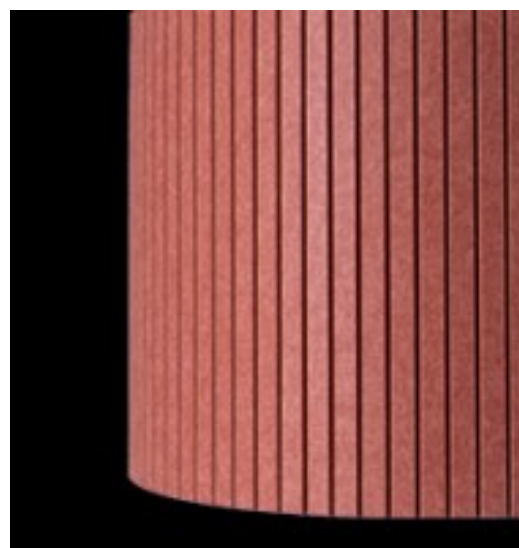

Umbra Long

Article	Type de produit	Dimension	Informations
722.24.12.000.00	Acoustic Pendant Umbra 2200*	2200 x 800 x 350mm	2700lm, 4000 Kelvin
722.24.13.000.00	Acoustic Pendant Umbra 2200	2200 x 800 x 530mm	2700lm, 4000 Kelvin

Voltage	220—240 V
Dimming	Not dimmable (DALI on request)
Light distribution	Direct
Diffuser	Opal
Total power	32 W
Luminous flux of the luminaire	2700 lm
Luminous flux of the light source	4150 lm
Colour temprature (CCT)	4000K (3000K on request)
Colour renderingindex (CRI)	90
Case colour	Black
Ingress protection	IP20 (Protection class 1)
Case Colour	Black
Life Span	>50'000 h (L70 B50)
Colour Consistency	SDCM 3