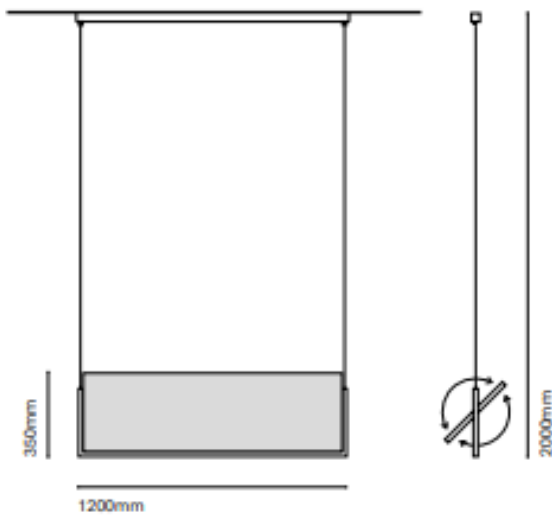

31226-
Mobile 1200 acoustic

CRI	80
Colour Temperature	2700K/3000K
Index Protection	IP20
Voltage	230 V
Driver	Yes
Lifetime	50.000h