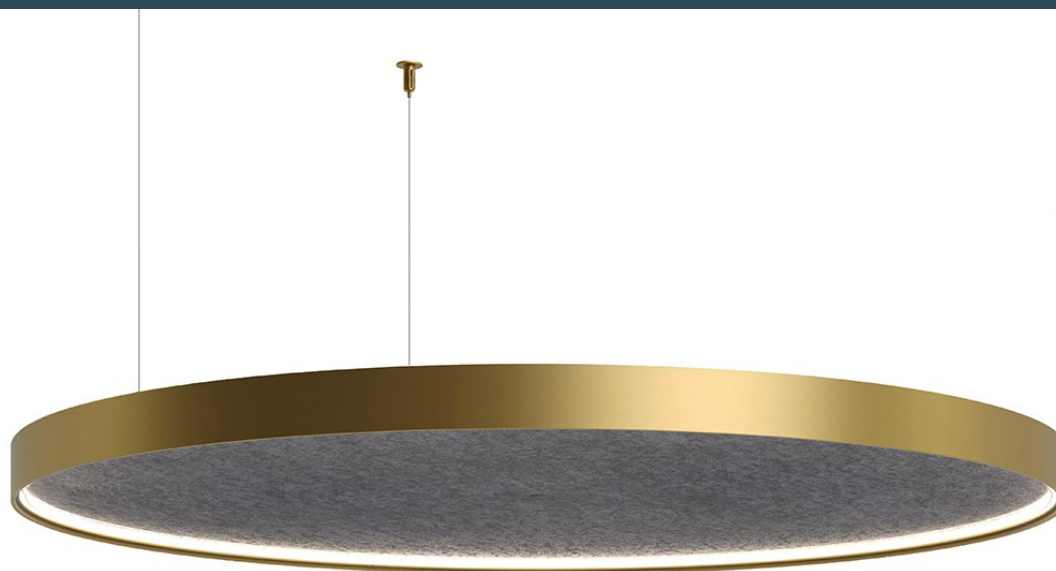

31226-
Mobile 1200 acoustic

CRI	80
Colour Temperature	2700K/3000K
Index Protection	IP20
Voltage	230 V
Driver	Yes
Lifetime	50.000h

Arena Acoustic

Couleur

Dimensions

Ø 98 cm H 5,3 cm - Ø 38 3/5" H 2"

Led

LED 47W 4079lm