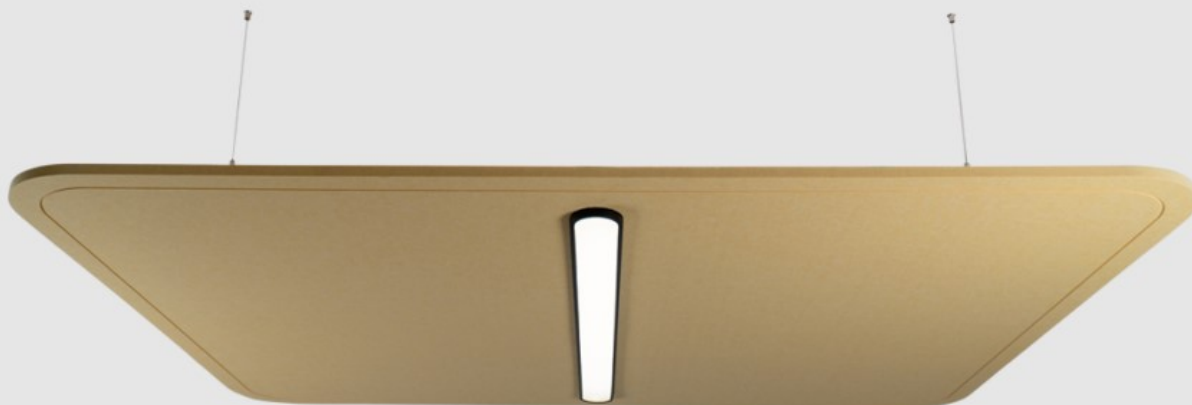

Ora

Article	Type de produit	Dimension	Informations
723.24.30.000.00	Workplace LED Ora (1530mm linear light)	1800 x 1800 x 120mm	2700lm, 4000 Kelvin
723.24.31.000.00	Workplace LED Ora (1530mm linear light)	1800 x 2400 x 120mm	2700lm, 4000 Kelvin
723.24.32.000.00	Workplace LED Ora (1815mm linear light)	1800 x 2400 x 120mm	3200lm, 4000 Kelvin

Voltage	220—240 V
Dimming	Not dimmable (DALI on request)
Light distribution	Direct
Diffuser	Microprism
Total power	29 W
Luminous flux of the luminaire	2700 lm
Luminous flux of the light source	4150 lm
Colour temprature (CCT)	4000K (2700, 3000K on request)
Colour renderingindex (CRI)	90
Case colour	Black
Ingress protection	IP20 (Protection class 1)
Case Colour	Black
Life Span	>50'000 h (L70 B50)
Colour Consistency	SDCM 3