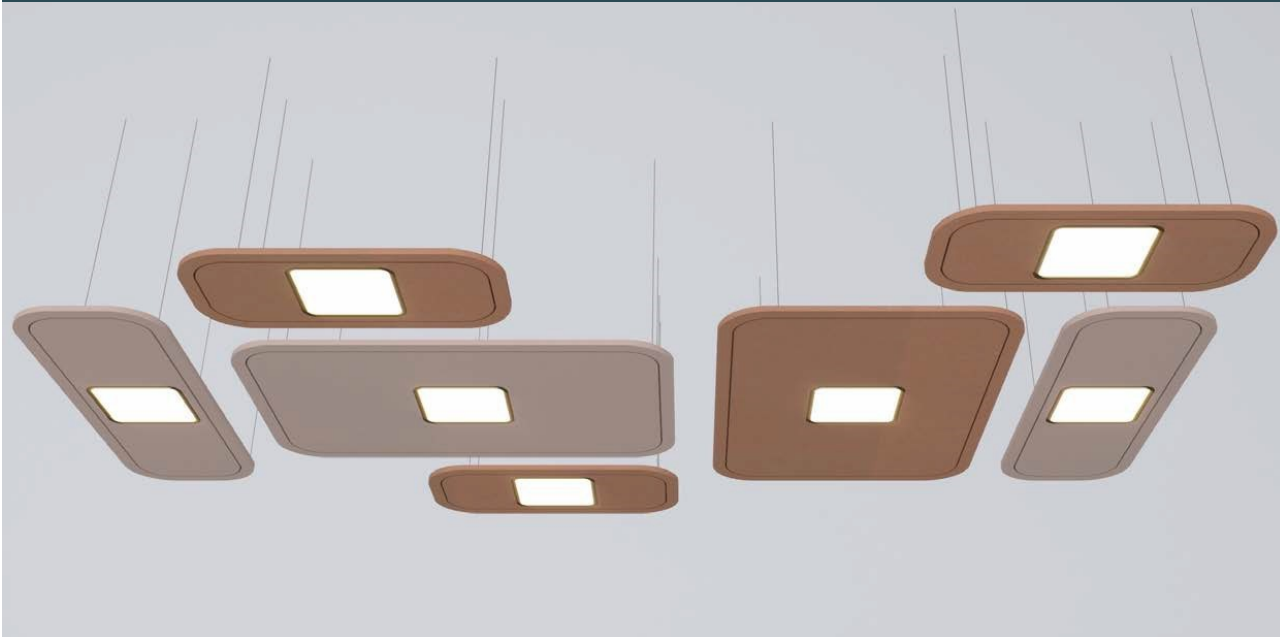

Tetra

Article	Type de produit	Dimension	Informations
725.24.10.000.00	Akustik Sail Tetra 400	1200 x 1200 x 100mm	3010 lm, 4000 Kelvin
725.24.11.000.00	Akustik Sail Tetra 400	1800 x 1800 x 100mm	3010 lm, 4000 Kelvin
725.24.14.000.00	Akustik Sail Tetra 400	1200 x 1800 x 100mm	3010 lm, 4000 Kelvin
725.24.16.000.00	Akustik Sail Tetra 400	1800 x 2400 x 100mm	3010 lm, 4000 Kelvin

Voltage	220—240 V
Dimming	Not dimmable (DALI on request)
Light distribution	Direct
Diffuser	Opal
Total power	31 W
Luminous flux of the luminaire	3010 lm
Luminous flux of the light source	4635 lm
Colour temperature (CCT)	4000K (3000K on request)
Colour renderingindex (CRI)	90
Case colour	Black
Ingress protection	IP20 (Protection class 1)
Case Colour	Black
Life Span	>50'000 h (L70 B50)
Colour Consistency	SDCM 3