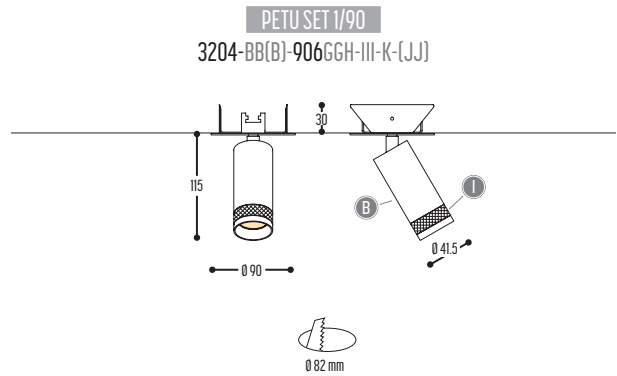

DARK®

DARK®

DARK®

PETU

design dark studio

PETU

design dark studio for dark

BB(B)	COLORS	02	Black		
		150	Bronze Light		
		151	Bronze Dark		
EFF	CRI • LUMENOUTPUT	906	>90 CRI • 600 Lm / 350 mA / 6,4 W		
		22	22°		
		34	34°		
GG	REFLECTOR	54	54°		
		2	2700K		
		3	3000K		
H	COLOR TEMP.	4	4000K		
		I	COLOR	02	Black
				150	Bronze Light
151	Bronze Dark				
K	DRIVER	1	No driver		
		0	Non dimmable (extern)		
		2	Dimmable 1-10 V (extern)		
		3	Dali (extern)		
		4	Phase cut (extern)		
(JJ)	OPTIONAL	02	Honeycomb black		