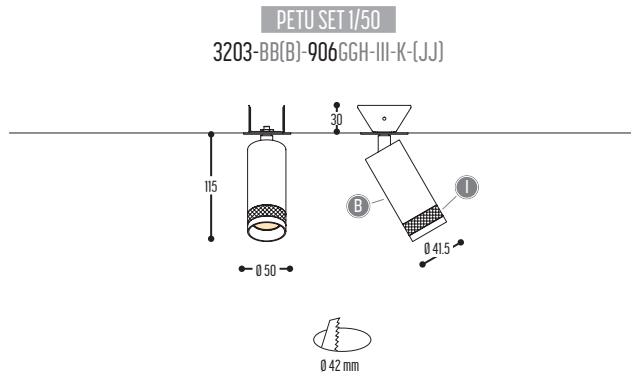

DARK®

DARK®

DARK®

PETU

design dark studio

PETU

design dark studio for dark

BB(B)	COLORS	02	Black		
		150	Bronze Light		
		151	Bronze Dark		
EFF	CRI • LUMENOUTPUT	906	>90 CRI • 600 Lm / 350 mA / 6,4 W		
		22	22°		
		34	34°		
GG	REFLECTOR	54	54°		
		2	2700K		
		3	3000K		
H	COLOR TEMP.	4	4000K		
		I	COLOR	02	Black
				150	Bronze Light
151	Bronze Dark				
K	DRIVER	1	No driver		
		0	Non dimmable (extern)		
		2	Dimmable 1-10 V (extern)		
		3	Dali (extern)		
		4	Phase cut (extern)		
(JJ)	OPTIONAL	02	Honeycomb black		