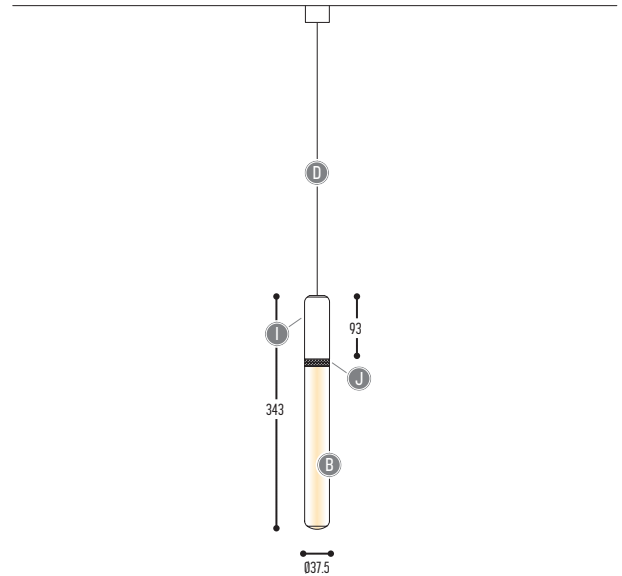

CHIQUÉ

design dark studio

DARK®

CHIQUE

design dark studio for dark

1/1

CHIQUÉ S
2600-BB(B)-904H-DD-II(I)-JJ(J)-K

BB(B)	COLORS	13	Glass White
		134	Alabaster
EFF	CRI • LUMENOUTPUT	904	>90 CRI • 400 Lm / 250 mA / 4,2 W
H	COLOR TEMP.	1	2200 K
		2	2700 K
		3	3000 K
DD	SUSP. CABLE	01	1,5 m
		02	2,5 m
II(I)	COLOR	02	Black
		150	Bronze Light
		151	Bronze Dark
JJ(J)	COLOR	02	Black
		150	Bronze Light
		151	Bronze Dark
K	DRIVER	1	No driver
		0	Non dimmable (extern)
		2	Dimmable 1-10 V (extern)
		3	Dali (extern)
		4	Phase cut (extern)