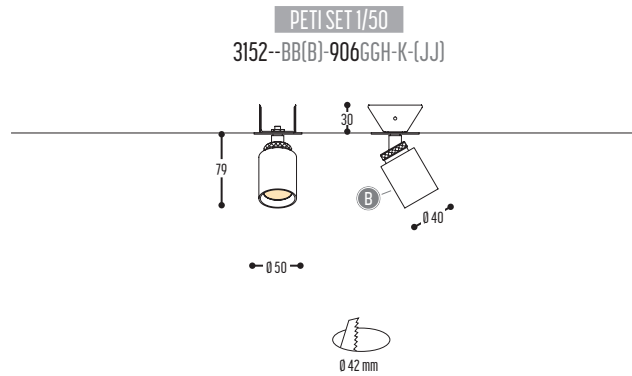

PETI

design dark studio for dark

2/2

BB(B)	COLORS	02	Black		
		150	Bronze Light		
		151	Bronze Dark		
EFF	CRI • LUMENOUTPUT	906	>90 CRI • 600 Lm / 350 mA / 6,4 W		
		GG	REFLECTOR	22	22°
34	34°				
54	54°				
H	COLOR TEMP.	2	2700K		
		3	3000K		
		4	4000K		
		K	DRIVER	1	No driver
0	Non dimmable (extern)				
2	Dimmable 1-10 V (extern)				
3	Dali (extern)				
4	Phase cut (extern)				
(J)	OPTIONAL	02	Honeycomb black		

DARK®

© DARK 2021 - Dark has the right to change any technical data, dimensions, colors and characteristics without prior notice. All rights reserved. Please always check the latest technical data sheet on www.dark.be. Any reproduction of the Dark products is strictly forbidden and can seriously damage your health and endanger your bank account.