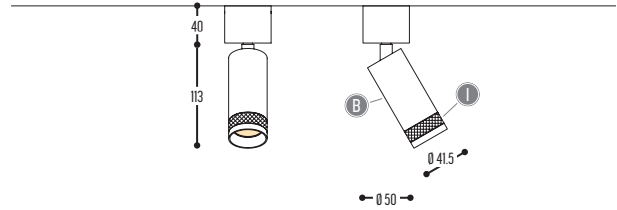

PETU

design dark studio for dark

PETU
3200-BB(B)-906GGH-III-K-(JJ)

BB(B)	COLORS	02	Black		
		150	Bronze Light		
		151	Bronze Dark		
EFF	CRI • LUMENOUTPUT	906	>90 CRI • 600 Lm / 350 mA / 6,4 W		
		22	22°		
		34	34°		
		54	54°		
GG	REFLECTOR	2	2700K		
		3	3000K		
		4	4000K		
		H	COLOR TEMP.	1	No driver
0	Non dimmable (extern)				
2	Dimmable 1-10 V (extern)				
K	DRIVER	3	Dali (extern)		
		4	Phase cut (extern)		
		III	COLOR	02	Black
				150	Bronze Light
JJ	OPTIONAL	02	Honeycomb black		

DARK®