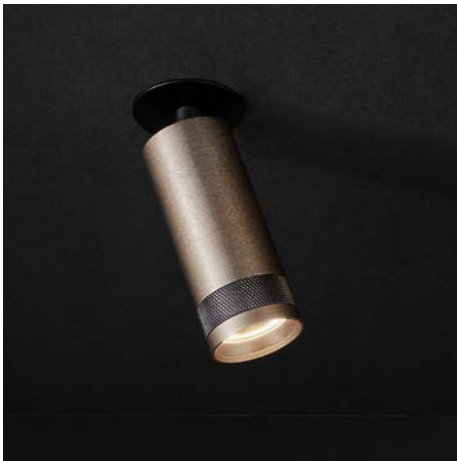

PETU

design dark studio for dark

PETU
3200-BB(B)-906GGH-III-K-(JJ)