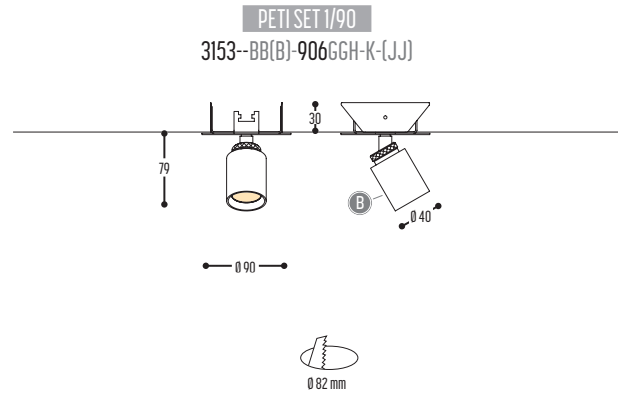

PETI

design dark studio for dark

2/2

BB(B)	COLORS	02	Black		
		150	Bronze Light		
		151	Bronze Dark		
EFF	CRI • LUMENOUTPUT	906	>90 CRI • 600 Lm / 350 mA / 6,4 W		
		GG	REFLECTOR	22	22°
34	34°				
54	54°				
H	COLOR TEMP.	2	2700K		
		3	3000K		
		4	4000K		
		K	DRIVER	1	No driver
0	Non dimmable (extern)				
2	Dimmable 1-10 V (extern)				
3	Dali (extern)				
4	Phase cut (extern)				
(J)	OPTIONAL	02	Honeycomb black		

DARK®

© DARK 2021 - Dark has the right to change any technical data, dimensions, colors and characteristics without prior notice. All rights reserved. Please always check the latest technical data sheet on www.dark.be. Any reproduction of the Dark products is strictly forbidden and can seriously damage your health and endanger your bank account.