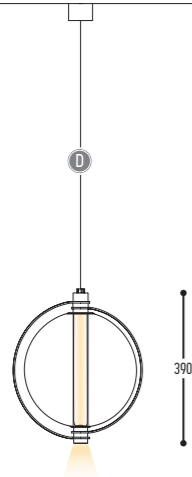

CUIABA S
3103-134-90434H-DD-151-K