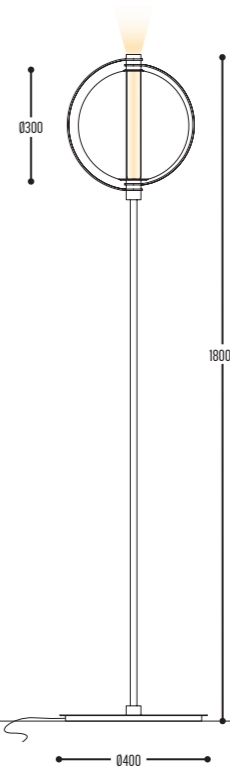

CUIABA FLOOR 180
3101-134-90434(H)-151

CUIABA FLOOR 135
3100-134-151