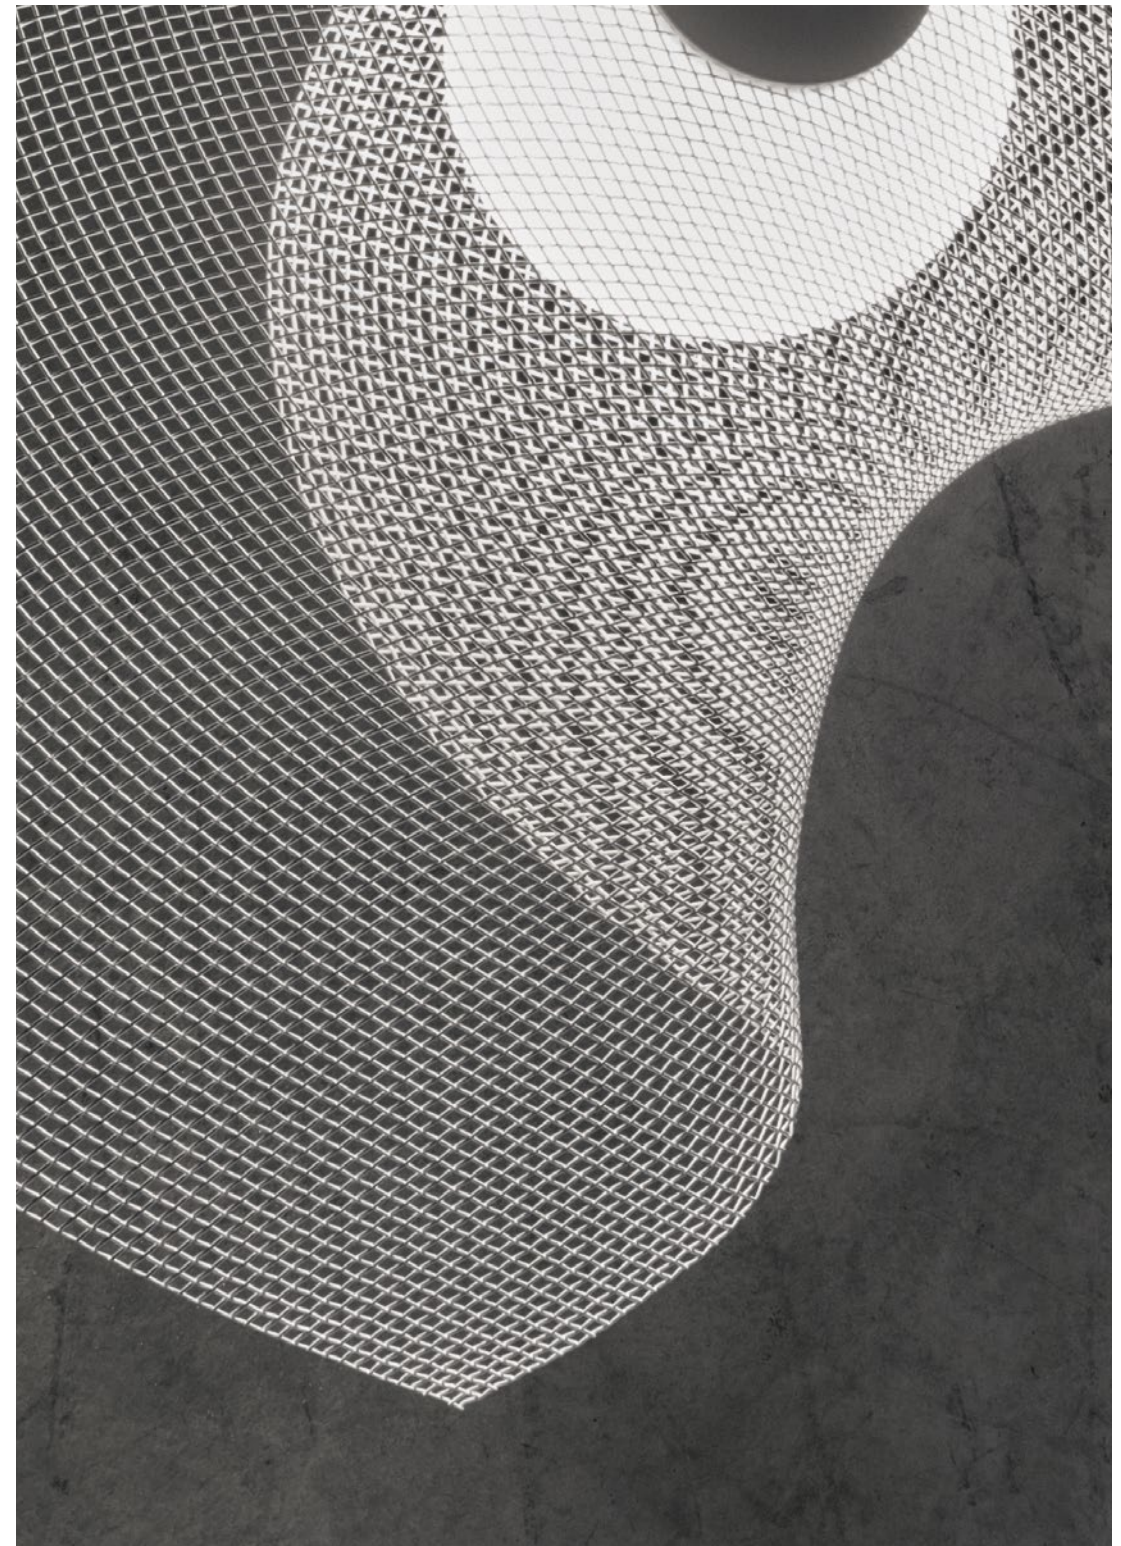

MY04-3
136x140x30 cm
53.5x55.1x11.8 in

Material: Malla de acero inoxidable pintada
Painted stainless steel mesh
Designer: Arturo Álvarez