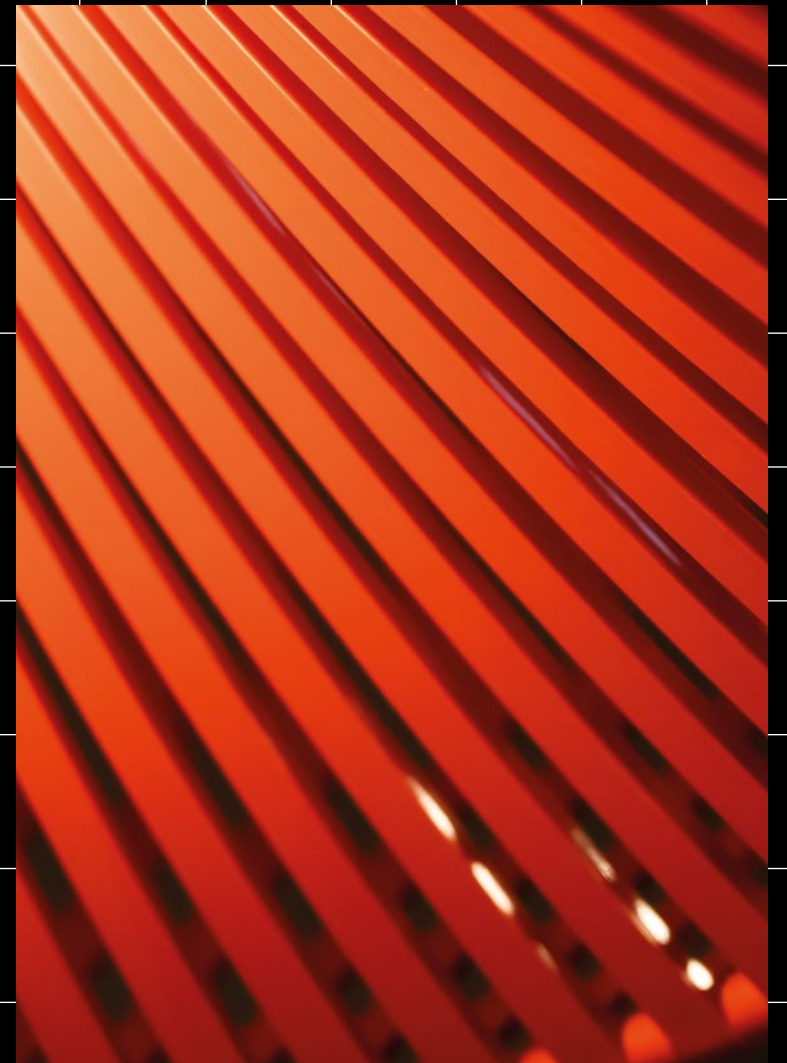

VV04
Ø 80x29 cm
Ø 31.5x11.4 in

Material: Polycarbonato
Polycarbonate
Designer: Héctor Serrano