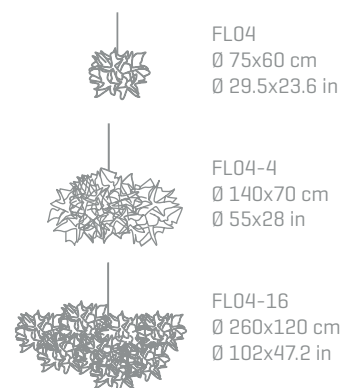

ON04G
Ø 46x47 cm
Ø 18.1x18.5 in

Material: Malla de acero inoxidable pintada
Painted stainless steel mesh
Designer: Arturo Álvarez

ON06
50x18x42 cm
19.7x7.1x16.5 in

ON06G
73x22x65 cm
28.7x8.7x25.6 in

Materia: Malla de acero inoxidable pintada
Painted stainless steel mesh
Designer: Arturo Álvarez

PLO4-MINI
Ø 30x30 cm
Ø 11.8x11.8 in

PLO4
Ø 40x38 cm
Ø 15.7x15 in

Material: *Hilo de acero inoxidable pintado*
Painted stainless steel thread
Designer: *Arturo Álvarez*

FL04
Ø 75x60 cm
Ø 29.5x23.6 in

FL04-4
Ø 140x70 cm
Ø 55x28 in