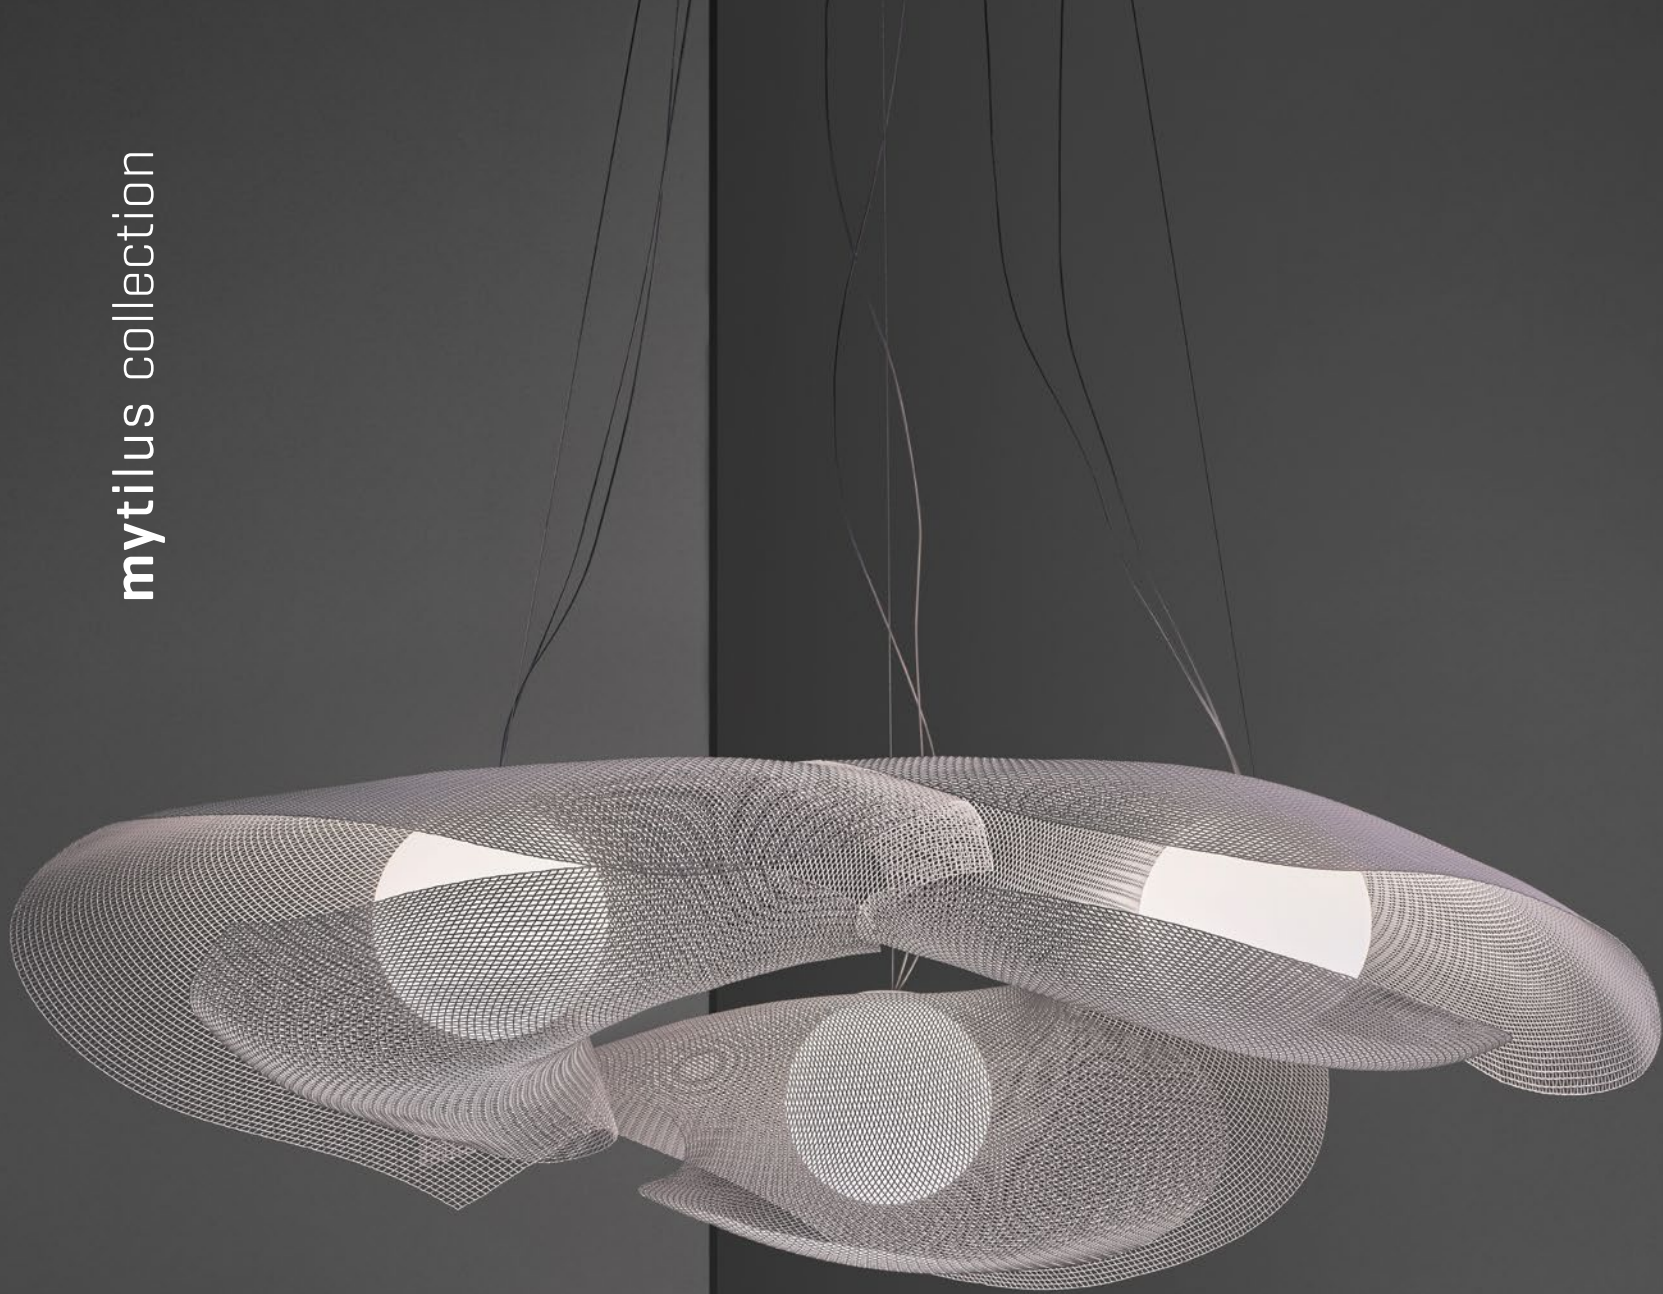

MY04-3
136x140x30 cm
53.5x55.1x11.8 in

Material: Malla de acero inoxidable pintada
Painted stainless steel mesh
Designer: Arturo Álvarez