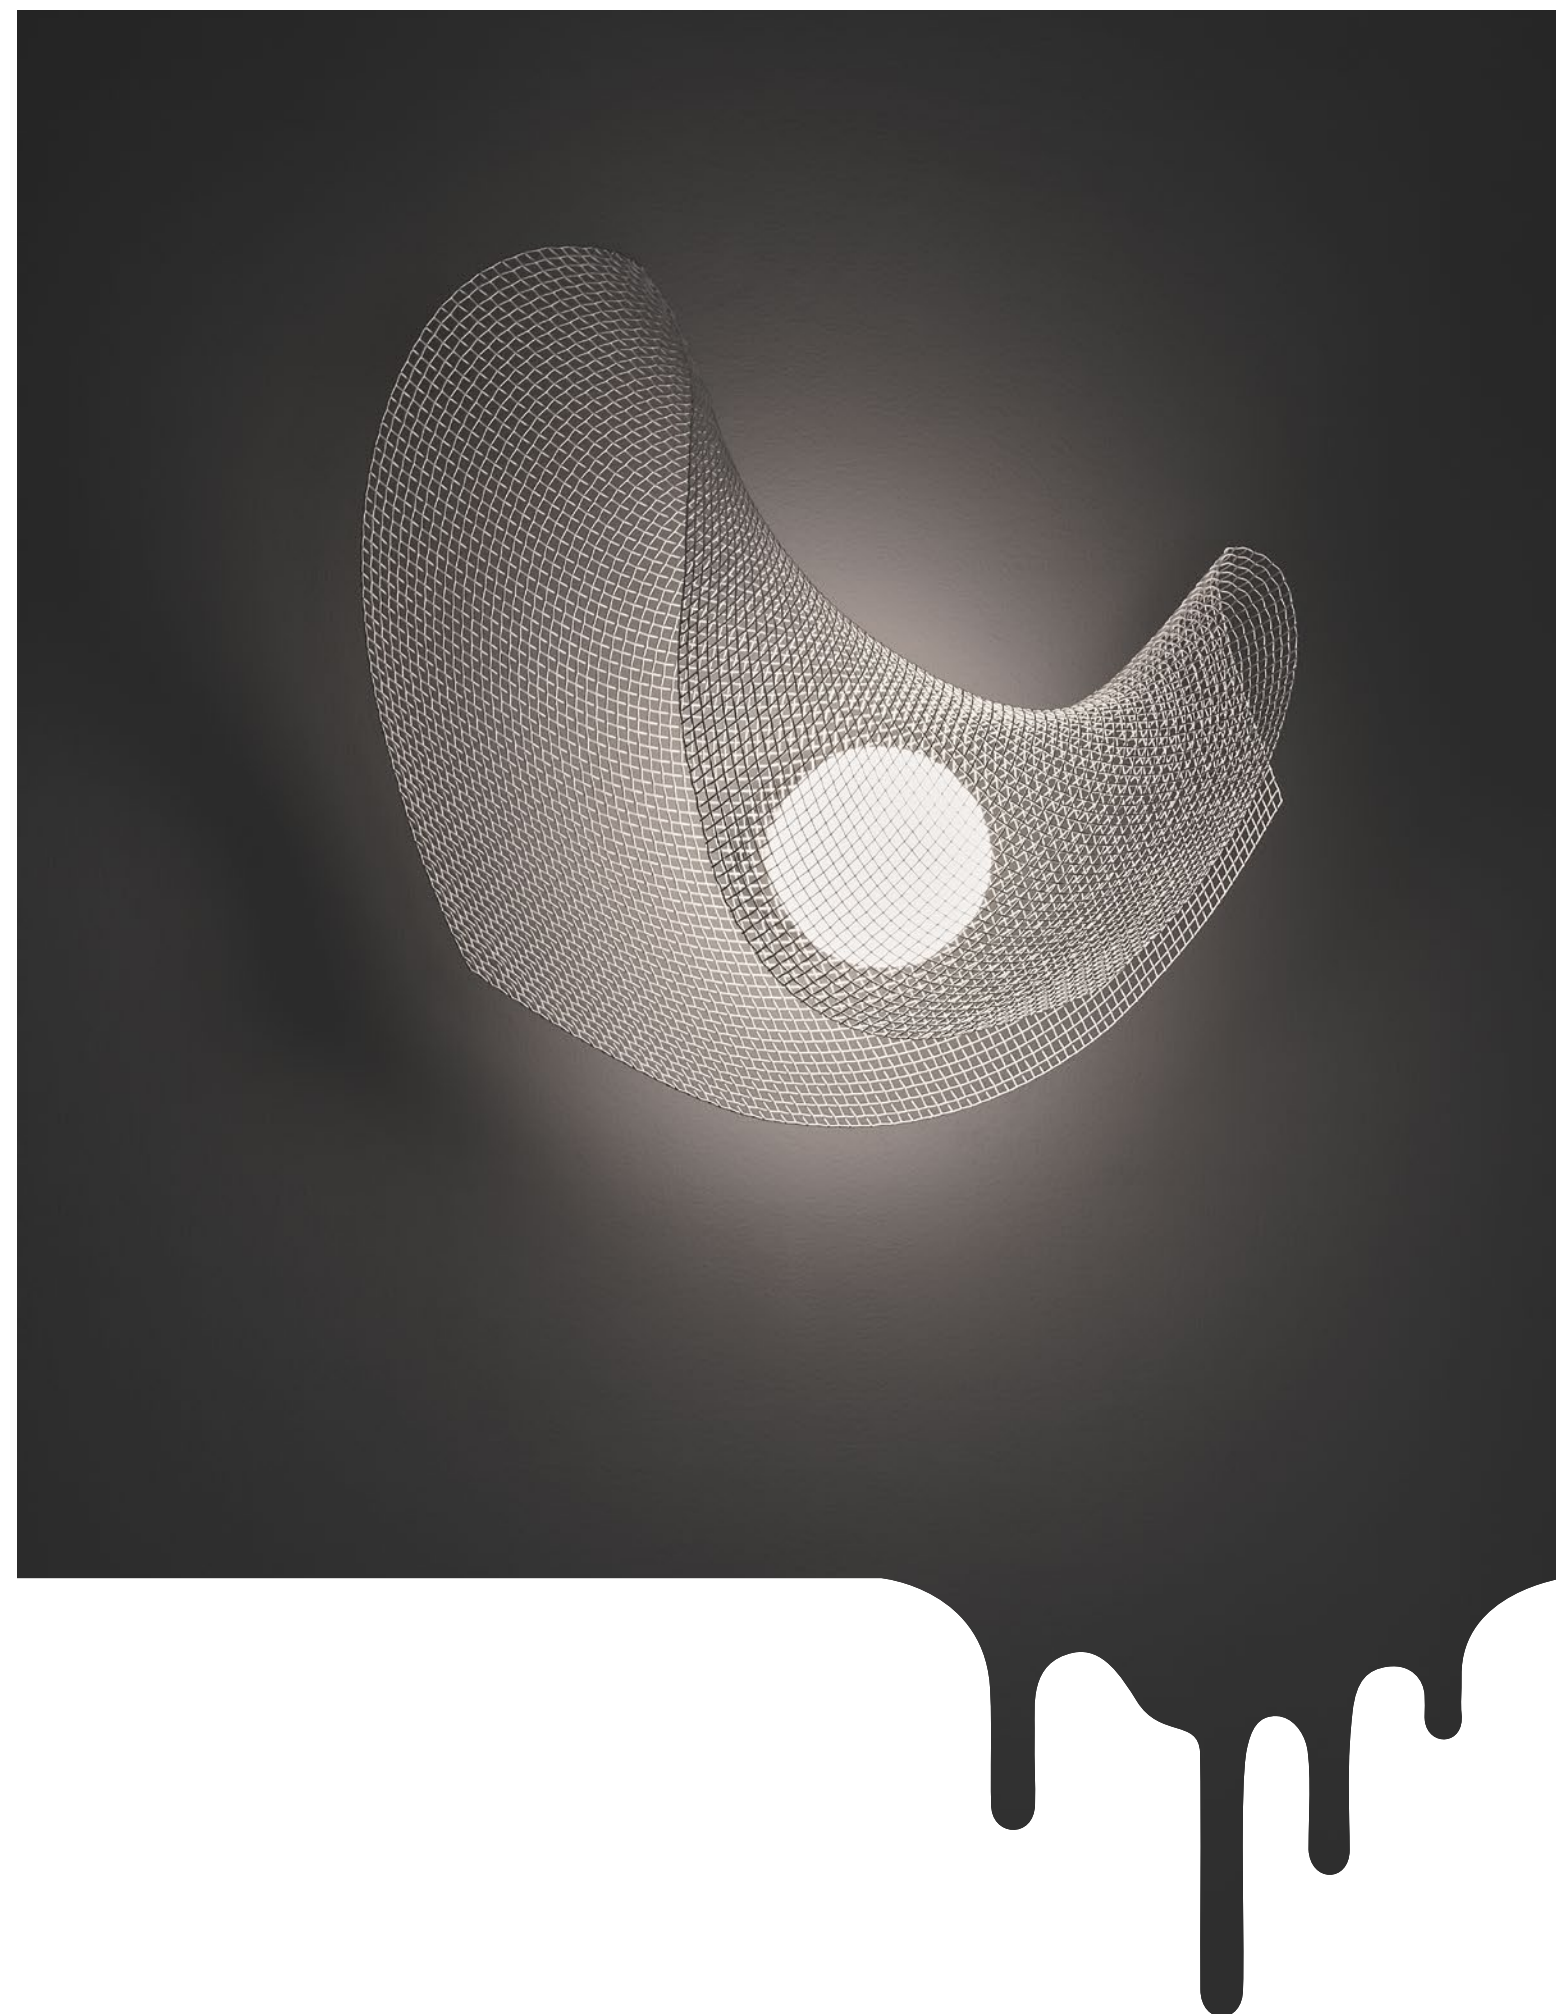

MY06
60x16x43 cm
23.6x6.3x16.9 in

Materia: Malla de acero inoxidable pintada
Painted stainless steel mesh
Designer: Arturo Álvarez