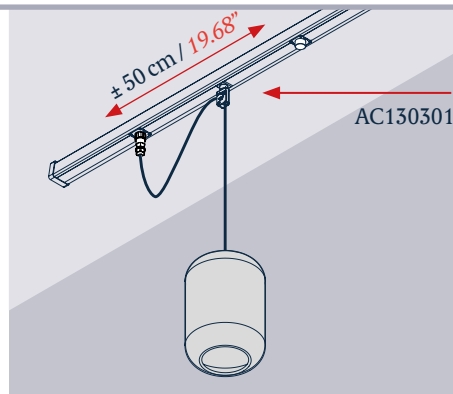

Outrack | Fijación luminarias / *Fixing luminaires*

5 Sistemas de fijación de las luminarias *Luminaire fixing systems*

Fijación de la luminaria al perfil Outrack / *Fixing the luminaire to the Outrack profile*

Accesorio de fijación del cable eléctrico al perfil Outtrack

Accessory for fixing the electrical cable to the Outtrack profile

Ref AC130301

El accesorio puede fijarse libremente entre los dos conectores.

The accessory may be freely fixed between the two connectors

Accesorio de fijación del cable desuspensión metálico al perfil Outtrack

Accessory for fixing the metal suspension cable to the Outtrack profile

Ref AC130302