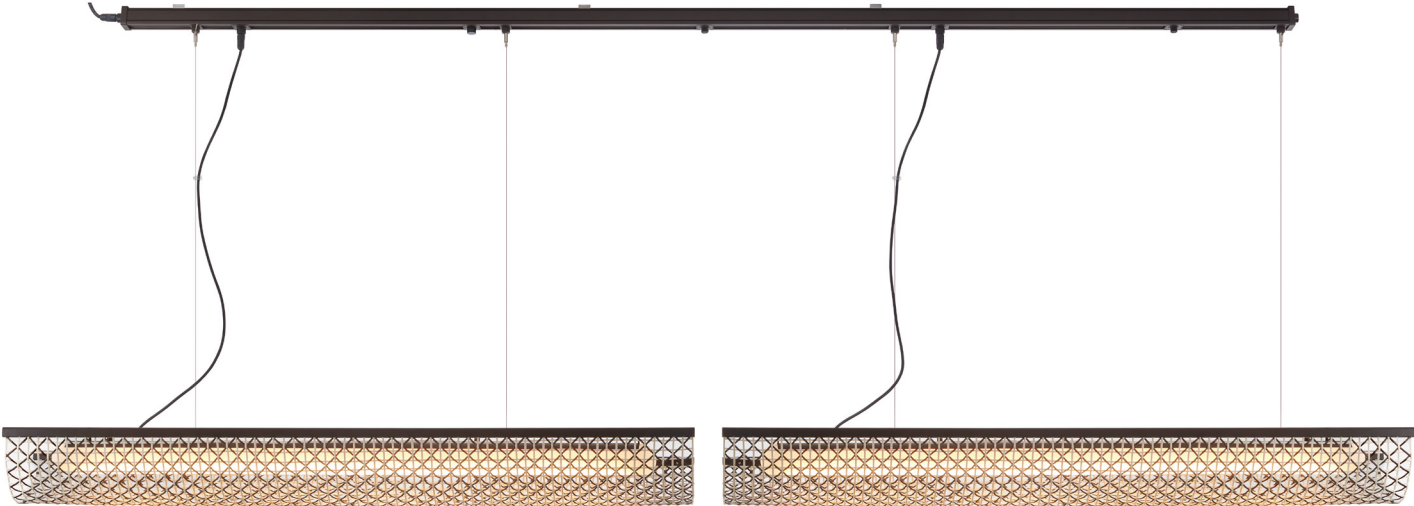

Outrack | Combinaciones estándar / *Standard combinations*