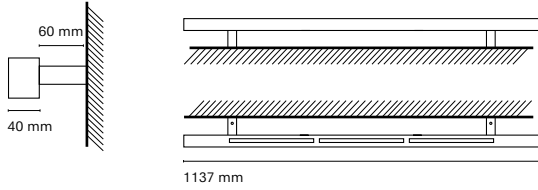

16414-
Infinity Wall Up&Down 1137mm

Infinity Wall Up&Down

	Colour	CRI/Temp.	Led	Dimming
16412-	0 White	H 90 / 2700K	L 2311 lm / 19,5W	On-Off
	1 Black	E 90 / 3000K		D Dali push
	2 Grey	F 90 / 4000K		B Bluetooth

	Colour	CRI/Temp.	Led	Dimming
16413-	0 White	H 90 / 2700K	L 3853 lm / 32,5W	On-Off
	1 Black	E 90 / 3000K		D Dali push
	2 Grey	F 90 / 4000K		B Bluetooth

	Colour	CRI/Temp.	Led	Dimming
16414-	0 White	H 90 / 2700K	L 5390 lm / 45,5 W	On-Off
	1 Black	E 90 / 3000K		D Dali push
	2 Grey	F 90 / 4000K		B Bluetooth

• Customization options available under request:
Special colors (minimum units)