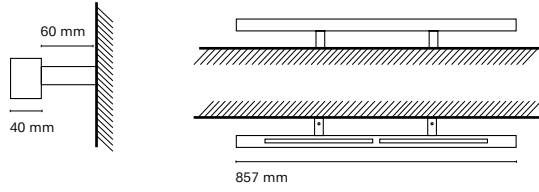

16413-
Infinity Wall Up&Down 857mm