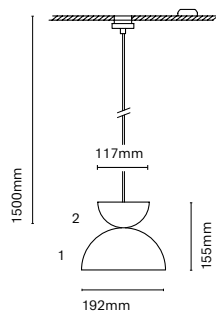

31340-
Tires Model 2 Recessed