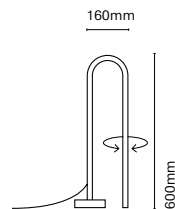

31110-
Bow Table lamp

	Colour	CRI/Temp.	Led	Dimming
31115-	1 Black	G 80 / 2700K	3 2880lm / 22W	I Dimmer included

	Colour	CRI/Temp.	Led	Dimming
31110-	1 Black	G 80 / 2700K	1 1120lm / 10W	I Dimmer included