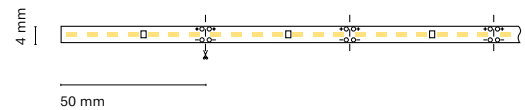

5 m
Essential
35,7 mm
3 years

	Temperature	Density	Lumen output	Power
21022-H	2700K	140 leds/m	430 lm/m	4,8 W/m
21022-E	3000K	140 leds/m	450 lm/m	4,8 W/m
21022-F	4000K	140 leds/m	480 lm/m	4,8 W/m

Recommended length (max.) 5 m
Profile Essential
Dimension 5000x4x2mm
Cut 50 mm / 7 LED