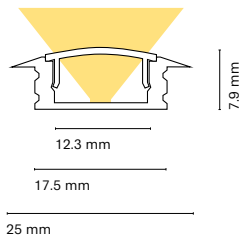

22007

Low recessed profile

ES Perfil empotrable bajo
FR Profil encastré bas
IT Profilo baddo da incasso

Material
AL6063-T5

Application
Recessed

Inner dimension
12,3 mm

Maximum power
20W

	Colour	Lenght
22007-	0 White	200 200 cm
	1 Black	150 150 cm
	8 Silver	100 100 cm
	050	50 cm

Accessories

		Lenght
22303-	Transparent diffuser (loss by diffuser 5%)	200 200 cm
22304-	Opal diffuser (loss by diffuser 30%)	150 150 cm
22312-	Black diffuser (loss by diffuser 80%)	100 100 cm
		050 50 cm
22525-	End cap with hole	
22526-	End cap without hole	
22541-	Dock + clip for false ceiling	

22303-
22304-

22312-

22525-
22526-

22004

45° profile (led strip 15,1mm)

ES Perfil 45° (tira led 15,1mm)
FR Profil 45° (ruban 15,1mm)
IT Profilo 45° (luce a led 15,1mm)

Material
AL6063-T5

Application
Surface

Inner dimension
15,1 mm

Maximum power
20W

	Colour	Lenght
22004-	8 Silver	200 200 cm
		150 150 cm
		100 100 cm
	050	50 cm

Accessories

		Lenght
22305-	Transparent diffuser (loss by diffuser 5%)	200 200 cm
22306-	Opal diffuser (loss by diffuser 30%)	150 150 cm
		100 100 cm
		050 50 cm
22510-	End cap with hole	
22511-	End cap without hole	
22512-	Fixation clip	

22305-
22306-

22510-
22511-

22512-