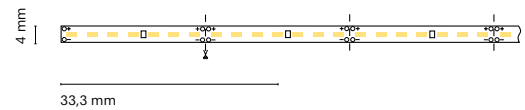

Picadilly

Uniform and continuous light with the new version LED 2110.

Voltage 24V	McAdam step SDCM<3
CRI >90	Warranty 3 years
Efficiency Up to 98lm/W	Lifetime 40.000h L80B20
LED type 2216	PCB Thickness 2 oz
IP IP20	

	Temperature	Density	Lumen output	Power
21021-H	2700K	180 leds/m	1080 lm/m	14,4 W/m
21021-E	3000K	180 leds/m	1120 lm/m	14,4 W/m
21021-F	4000K	180 leds/m	1150 lm/m	14,4 W/m

Recommended length (max.) 5 m
Profile Essential
Dimension 5000x4x2mm
Cut 33,3 mm / 6 LED