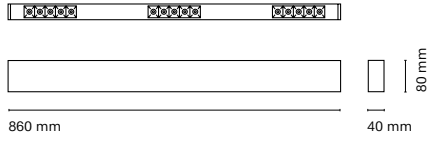

* Asterisk indicates combination Intelligent

• Customization options available under request:
Special colors (minimum units)

16602- Infinity Dot Down 16612- Infinity Dot Air 16702- Infinity Dot Frame

16603- Infinity Dot Down 16613- Infinity Dot Air 16703- Infinity Dot Frame