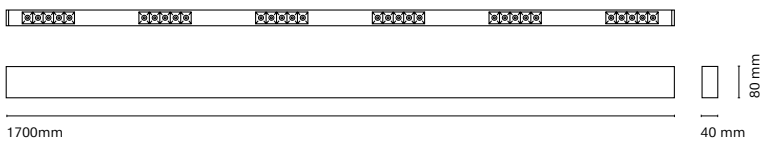

Colour	CRI/Temp.	Angle	Led	Dimming	Emergency
16605-	0 White	H 90 / 2700K	1 12°	4 3100 lm / 25W	- On-Off	- No emergency
16615- *	1 Black	E 90 / 3000K	3 34°	6 5250 lm / 50W	D Dali push	EM 1H Kit
16705-	2 Grey	F 90 / 4000K	4 48°		B Bluetooth	
					I* Intelligent	
	Colour	CRI/Temp.	Angle	Led	Dimming	Emergency
16606-	0 White	H 90 / 2700K	1 12°	4 3720 lm / 30W	- On-Off	- No emergency
16616- *	1 Black	E 90 / 3000K	3 34°	7 6300 lm / 60W	D Dali push	EM 1H Kit
16706-	2 Grey	F 90 / 4000K	4 48°		B Bluetooth	
					I* Intelligent	

* Asterisk indicates combination Intelligent

• Customization options available under request:
Special colors (minimum units)