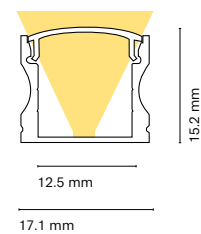

Colour	Lenght
15979-	0 White	200 200 cm
	1 Black	150 150 cm
	8 Silver	100 100 cm
		050 50 cm

Accessories

		Lenght
15976-	Transparent diffuser (loss by diffuser 5%)	200 200 cm
15975-	Opal diffuser (loss by diffuser 30%)	150 150 cm
		100 100 cm
		050 50 cm
15696-	End cap with hole	
15697-	End cap without hole	
15982-	Fixation clip	

15976-
15975-

15696-
15697-

15982-