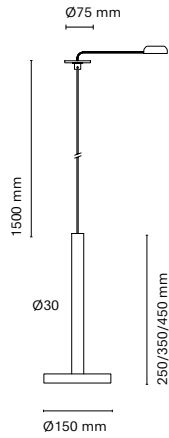

06744- (250mm)
06745- (350mm)
06746- (450mm)
BCN 30 (false ceiling)

Cut-out 60 mm

06747- (250mm)
06748- (350mm)
06749- (450mm)
BCN 30 (false ceiling)

06754- (250mm)
06755- (350mm)
06756- (450mm)
BCN 30

06757- (250mm)
06758- (350mm)
06759- (450mm)
BCN 30