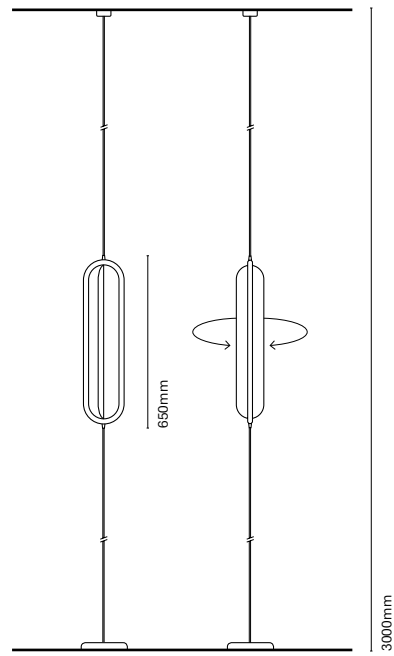

31130-
Bow Suspended V 650

	Colour	CRI/Temp.	Led	Dimming
31125-	1 Black	G 80 / 2700K	3 2370lm / 21W	On-Off
				D Dali push

	Colour	CRI/Temp.	Led	Dimming
31130-	1 Black	G 80 / 2700K	1 1000lm / 10W	I Dimmer included