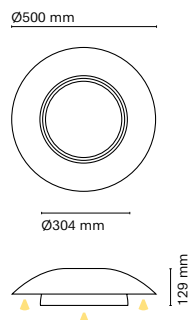

* Only direct light is dimmable

• Customization options available under request:
Special colors (minimum units)

31420-
Tires Down 350mm

31430-
Tires Down 500mm

31440-
Tires Down 700mm

31431-
Tires Down+Ambient 500mm