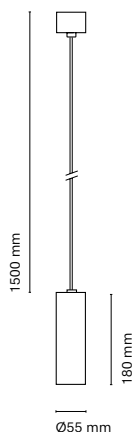

Colour	CRI/Temp.	Angle	Led	Dimming
06701-	0 White	H 90 / 2700K	2 20°	0 760 lm / 6W**	On-Off
06702-	1 Black	E 90 / 3000K	4 40°	1 1030 lm / 9W	R* Edge cut
06703-	2 Grey	F 90 / 4000K	6 60°		N*** DALI no-push
	A Copper	W 90 / 3500K			
	D Gold	D* 90 / 18-30K			
	G Graphite				

* Dim to warm (1800K - 3000K): Only available with 6W dimmable version.

** Dim to warm 635lm / 6W

*** Not available 06701-

Accessories

15045-1

Honeycomb

• Customization options available under request:
Special colors (minimum units)