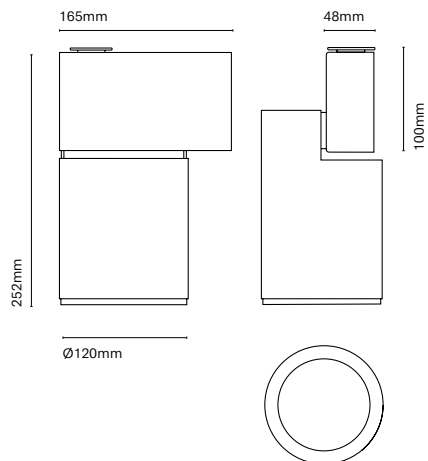

06533-
BCN 120 Spotlight Track

06534-
BCN 120 Tubular Spotlight Base