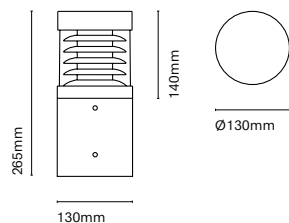

This family is made up of a wide range of beacons and wall lights characterised by their lighting comfort and integration into spaces.

24701-
with accessory 24793-Y