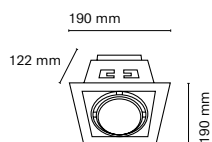

02431-
Kardan L

Cut-out 165x165mm