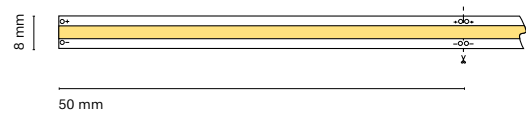

Trafalgar Square

LED strip with continuous COB technology achieves the maximum uniformity possible.

Voltage 24V	McAdam step SDCM<5
LED Type COB	Warranty 3 years
CRI >90	Lifetime 40.000h L80B20
Efficiency Up to 95lm/W	PCB Thickness 2 oz
IP IP20	

	Temperature	Density	Lumen output	Power
21091-H	2700K	480 leds/m	950 lm/m	11 W/m
21091-E	3000K	480 leds/m	1010 lm/m	11 W/m
21091-F	4000K	480 leds/m	1110 lm/m	11 W/m

Recommended length (max.) 5m
Profile Recommended
Dimension 5000x8x2mm
Cut 50 mm / 24 LED

ES
Formato tira led con tecnología COB continuo consiguiendo la máxima uniformidad posible.

FR
Format de bande LED avec technologie COB continue pour une uniformité maximale possible.

IT
Luce a Led con tecnologia COB continuo garantendo la massima uniformità possibile.