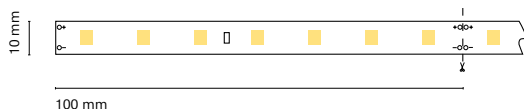

Brooklyn IP66

Great variety of powers and color temperatures thanks to the LED 2835. With CRI >90, suitable for outdoor use.

Voltage 24V	McAdam step SDCM<3
CRI >90	Warranty 5 years
Efficiency Up to 106lm/W	Lifetime 50.000h L80B20
LED type 2835	PCB Thickness 2 oz
IP IP66	

	Temperature	Density	Lumen output	Power
21151-H	2700K	70 leds/m	530 lm/m	4.8 W/m
21151-E	3000K	70 leds/m	550 lm/m	4.8 W/m
21151-F	4000K	70 leds/m	570 lm/m	4.8 W/m

Recommended length (max.) 9 m
Profile not required
Dimension 5000x10x4mm
Cut 100 mm / 7 LED