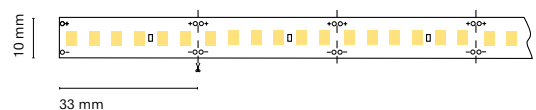

5 m Essential 33 mm 3 years

	Temperature	Density	Lumen output	Power
21034-G	2700K	240 leds/m	1990 lm/m	19,2 W/m
21034-C	3000K	240 leds/m	2050 lm/m	19,2 W/m
21034-N	4000K	240 leds/m	2100 lm/m	19,2 W/m
21034-C/30	3000K	240 leds/m	2050 lm/m	19,2 W/m
21034-N/30	4000K	240 leds/m	2100 lm/m	19,2 W/m

Recommended length (max.) 5 m
Profile Essential
Dimension 5000x10x2mm
Cut 25 mm / 6 LED
Roll 30m for 3000 / 4000K