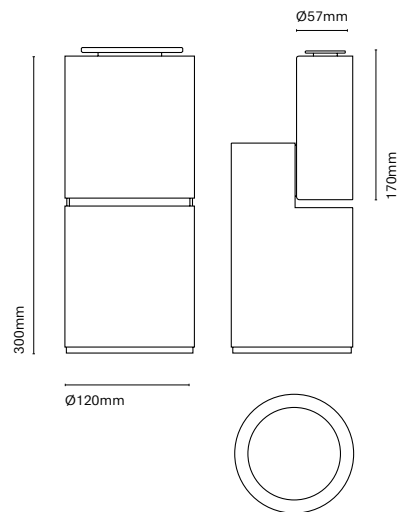

06535-
BCN 120 Tubular Spotlight Track