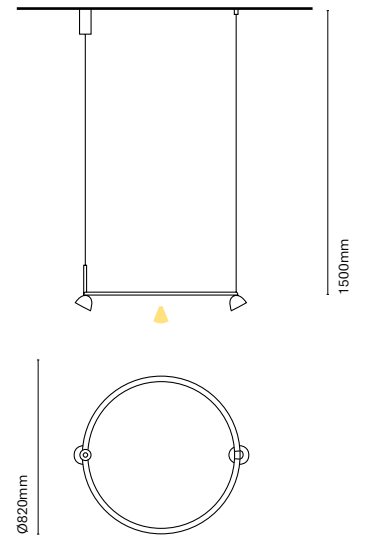

31512-
Aros Single