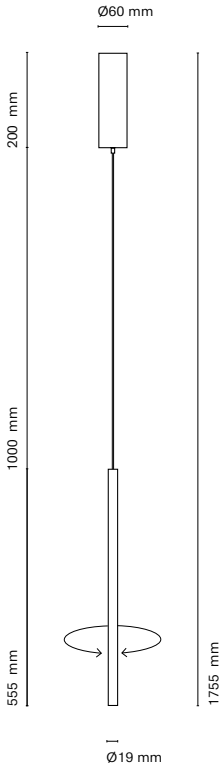

ES

Lines se caracteriza por su capacidad de generar calidez en cada espacio, sus múltiples versiones permiten utilizarla como iluminación de ambiente o iluminación acentual pudiéndola proyectar en zonas de paso, espejos de baño, resaltando lienzos de arte, entre muchas más aplicaciones.

Gracias a la tecnología LED implementada permite crear una luz técnica, cálida y controlada perfecta para cada proyecto.

FR

Lines se caractérise par sa capacité à générer de la chaleur dans chaque espace, ses multiples versions lui permettent d'être utilisé comme éclairage d'ambiance ou d'accentuation et peut être projeté dans les zones de transit, les miroirs de salle de bains, la mise en valeur de toiles d'art, parmi de nombreuses autres applications.

Grâce à la technologie LED mise en œuvre, elle permet de créer une lumière technique, chaude et contrôlée, parfaite pour chaque projet.

IT

Lines si contraddistingue per la sua capacità di creare calore in ogni spazio, le sue diverse versioni permettono di utilizzarla come illuminazione di ambiente o illuminazione d'accento, potendola proiettare in zone di passaggio, specchi da bagno, risaltando tele d'arte, oltre ad altre molte applicazioni.

La tecnologia LED permette di creare una luce tecnica, calda e controllata, perfetta per ogni tipo di progetto

31155-
Line Suspended 562mm