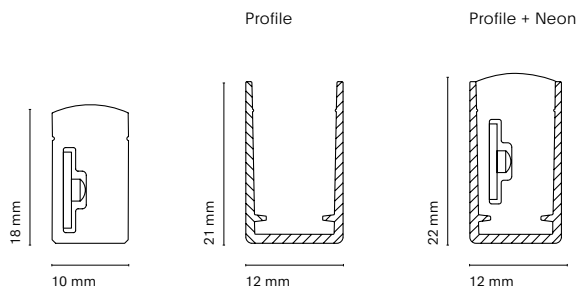

Dimension 10x18,5mm
Recommended length (max.) 10 m

	Temperature	Density	Lumen output	Power
15730-24	RGB	60 leds/m	115 lm / m	10 W/m

Dimension 10x18,5mm
Recommended length (max.) 10 m

Accessories

		Lenght	
15747-	Aluminum profile 21mm	200	200 cm
		150	150 cm
		100	100 cm
		050	50 cm
15748-	Fixing neon led strip support		