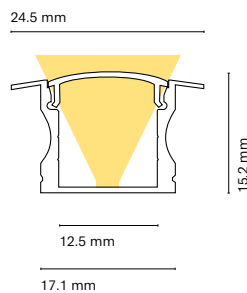

Colour	Lenght
15974-	0 White	200 200 cm
	1 Black	150 150 cm
	8 Silver	100 100 cm
		050 50 cm

15979