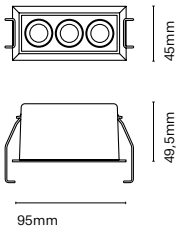

24613-
Vlok Recessed