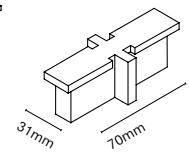

07101H-	Track 100cm
07102H-	Track 200cm
07103H-	Track 300cm

Colour	
0	White
1	Black

07302H-
07312H-

07303H-

07304H-

Accessories

07302H-	Right power supply
07312H-	Left power supply
07303H-	Central power supply
07304H-	Contact joint
07305H-	Internal 90° connector
07315H-	External 90° connector
07307H-	Electrified Flexible Bend connector
07308H-	Internal right "T" connector
07318H-	Internal left "T" connector
07310H-	External "X" connector
07306H-	End Cap
07309H-	Suspension kit (3m-1 uds)
07301-	Universal connector