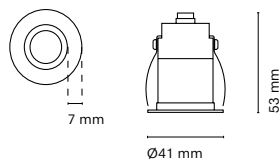

Index protection
IP44 (IP20 superior)

Colour temp.
2700K / 3000K / 4000K

UGR
< 13

Technology
LED

Flicker
Flicker free

Guarantee
5 years

Step McAdam
3-SDCM

Class
II

Driver
Included

Voltage
230V

CRI
> 90

Cut-out
Ø37mm

Lifetime
50.000h L80B20

00150-