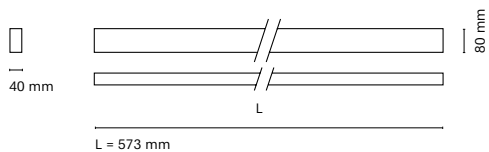

16102-
Infinity Down Opal IP43 573mm

16112-
Infinity Microprismatic IP43 573mm