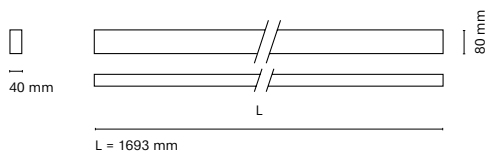

16106-
Infinity Down Opal IP43 1693mm

16116-
Infinity Microprismatic IP43 1693mm