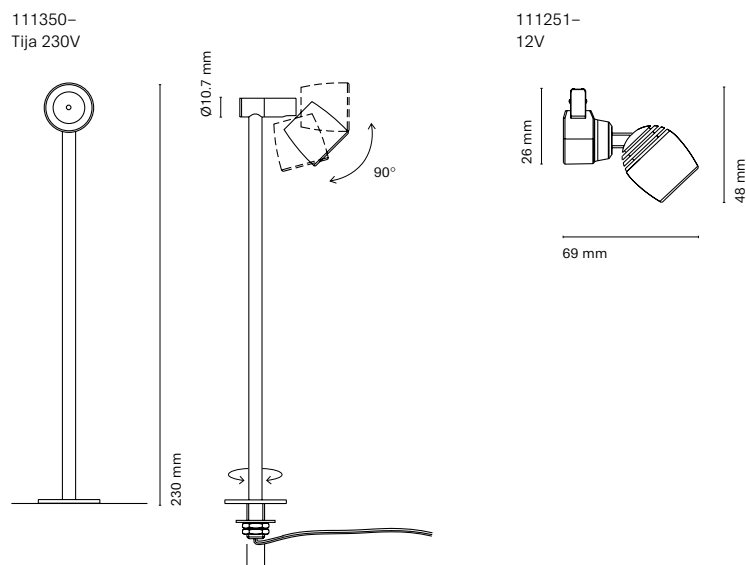

The Microspotlight family is ideal for illuminating showcases and small accent display spaces without overloading the space to achieve a good level and preventing the luminaire from taking on importance above what is on display. Enhancing and highlighting objects with light in a very discreet way. These technical luminaires with a minimalist design and stylised cut, allow, both in their stem and track versions: orienting, graduating and punctuating the light in a very practical and simple way for the user.

	Colour	CRI/Temp.	Angle	Led	Dimming
111350-	0 White	H 90 / 2700K	1 12°	0 400 lm / 4W	On-Off
	1 Black	W 90 / 3500K	2 24°		
		F 90 / 4000K	3 36°		

	Colour	CRI/Temp.	Angle	Led
111251-	0 White	H 90 / 2700K	0 8°	1 187 lm / 4W
	1 Black	W 90 / 3500K	1 12°	
		F 90 / 4000K	2 24°	
			3 36°	

Track for 11251-

	Colour
111256- Micro Track 12V L=600mm	0 White
111260- End Cap Micro Track	1 Black
111262- Feed Connector Micro Track	
111264- Ajustable Connector Micro Track	
111265- Vertical Fixing Support Micro Track	

15061-12MW	12V Converter 25W 110-240V IP 42 (*Max. for 6 MicroSpotlight)
15063-12MW	12V Converter 60W 110-240V IP 67 (*Max. For 15 MicroSpotlight)