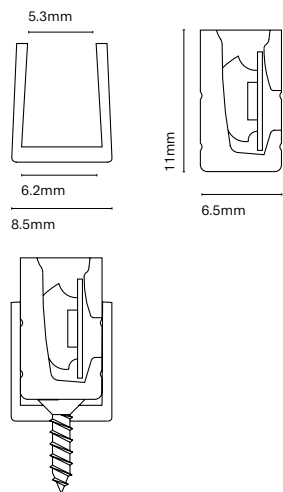

Temperature	Density	Lumen output	Power
21521-H	80 / 2700K	140 leds/m	290 lm / m	14,4 W
21521-E	80 / 3000K	140 leds/m	315 lm / m	14,4 W
21521-F	80 / 4000K	140 leds/m	360 lm / m	14,4 W

Accessories

21529-	5 end caps
Accessory kit	5 end caps with cable outlet
	20 clips
	20 screws
	1 silicone tube
21525-0200	White Profile 2m