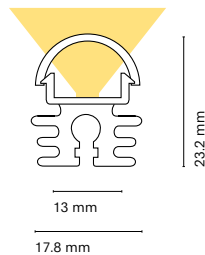

15602

Basic profile high base

ES Perfil básico alto
FR Basique profil haut
IT Profilo basico alto

Material
AL6063-T5

Application
Surface

Inner dimension
13 mm

Maximum power
30W

Accessories

		Lenght	
15611-	Transparent diffuser (loss by diffusser 5%)	200	200 cm
15612-	Opal diffuser (loss by diffusser 30%)	150	150 cm
15614-	Angle cover lens 30°	100	100 cm
15615-	Angle cover lens 60°	050	50 cm
15617-	End cap without hole 16mm		
15618-	End cap with hole 16mm		
15605-	Fixing profile support 16mm		
	Colour	Lenght	
15602-	8 Silver	200	200 cm
		150	150 cm
		100	100 cm
		050	50 cm