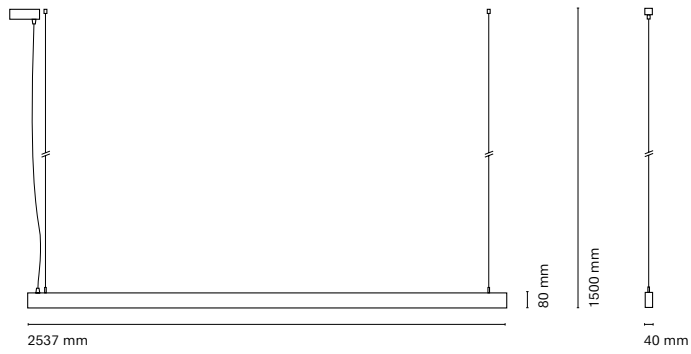

- 16129-
  Infinity Air Opal 2533 mm
- 16139-
  Infinity Air Microprismatic 2533mm
- 16149-
  Infinity Air Opal IP43 2533 mm
- 16159-
  Infinity Air Microprismatic IP43 2533mm