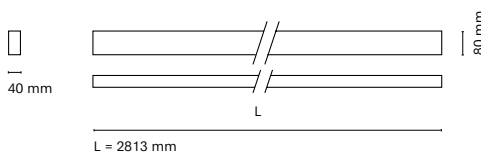

16120-
Infinity Microprismatic IP43 2813mm