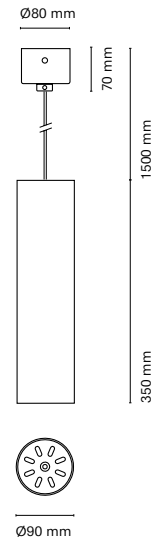

BCN 90 Air

06711-
Bcn 90 Air 260 mm

06712-
Bcn 90 Air 350 mm

Index protection IP20	Colour temp. 2700K / 3000K / 3500K / 4000K
Flicker Flicker free	Technology LED
Step McAdam 2-SDCM	Guarantee 5 years
Driver Included	Class I
CRI > 90	Voltage 230V
Lifetime 50.000h L80B20	

Honeycomb available for
greater visual comfort

	Colour	CRI/Temp.	Angle	Led	Dimming
06711-	0 White	G 80 / 2700K	1 15°	2 1500 lm / 12W	On-Off
	1 Black	C 80 / 3000K	3 36°	3 2000 lm / 17,5W	D Dali push
	2 Grey	N 80 / 4000K	6 60°	4 3000 lm / 25W	
	A Copper	H 90 / 2700K			
	D Gold	E 90 / 3000K			
	G Graphite	W 90 / 3500K			
		F 90 / 4000K			

	Colour	CRI/Temp.	Angle	Led	Dimming
06712-	0 White	G 80 / 2700K	1 15°	2 1500 lm / 12W	On-Off
	1 Black	C 80 / 3000K	3 36°	3 2000 lm / 17,5W	D Dali push
	2 Grey	N 80 / 4000K	6 60°	4 3000 lm / 25W	
	A Copper	H 90 / 2700K		5 4000 lm / 33W	
	D Gold	E 90 / 3000K			
	G Graphite	W 90 / 3500K			
		F 90 / 4000K			

	Colour	CRI/Temp.	Angle	Led	Dimming
06712- Special Food Retail	0 White	B Bakery	1 15°	3 2000 lm	On-Off
	1 Black	M Meat	3 36°	4* 3000 lm	D Dali push
	2 Grey	P Fish	6 60°		
	A Copper	V Fruit			
	D Gold	R Retail			
	G Graphite				

* Except meat

Accessories

06591-

Honeycomb

• Customization options available under request:
Special colors (minimum units)