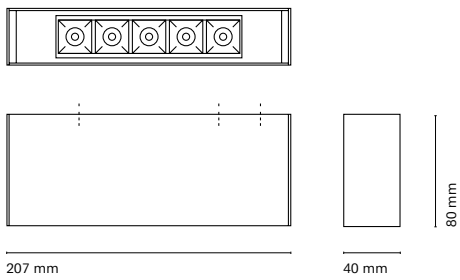

16651-

	Colour	CRI/Temp.	Angle	Led	Dimming
16651-	0 White	H 90 / 2700K	1 12°	0 620 lm / 5W	On-Off
	1 Black	E 90 / 3000K	3 34°	1 1050 lm / 10W	N Dali no-push
	2 Grey	F 90 / 4000K	4 48°		

	Colour	CRI/Temp.	Angle	Led	Dimming
16652-	0 White	H 90 / 2700K	1 12°	1 1240 lm / 10W	On-Off
	1 Black	E 90 / 3000K	3 34°	3 2100 lm / 20W	N Dali no-push
	2 Grey	F 90 / 4000K	4 48°