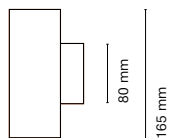

Voltage
220-240V

Corvus Wall

CO007D-0
CO007D-1

90 mm

Ø65 mm

Colour
Spotlight / Reflector

CO007E-0
CO007E1

White / Black