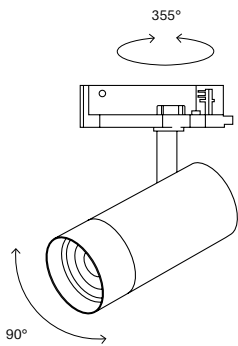

26111-
26112-
26113-

	Colour	CRI/Temp.	Angle	Led	Dimming
26111-	0 White	S 90 / 2700K	Z Zoom 20-60°	4 3000lm / 30W	M Manual dimming
	1 Black	90 / 3000K