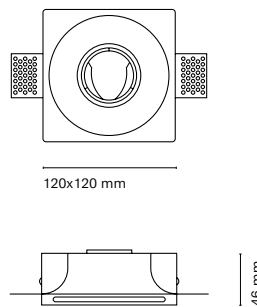

Plaster

12550-
Plaster Wall

Cut-out 248x113mm

12541-
Plaster 120x120 mm

Cut-out 123x123 mm

Discretion and integration define PLASTER. It allows the luminaire to go completely unnoticed thanks to its seamless integration into the ceiling, and can also be painted in the same color as the rest of the ceiling. Decorative piece of high-density plaster. Compatible with recessed LED luminaire.