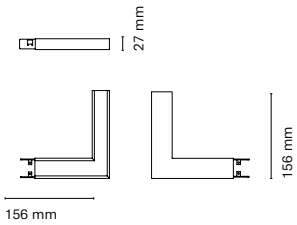

Suspended

Down	Opal	Dot	Length
28220FL-	28260FL-		1250 mm
28222FL-	28262FL-		1500 mm

Angle 90°

Down	Opal	Dot
28701R-	28751R-	(Right)
28701L-	28751L-	(Left)

Up&Down	Opal	Dot
28801R-	28851R-	(Right)
28801L-	28851L-	(Left)