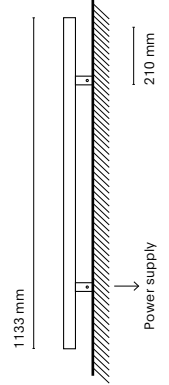

16404 -
Infinity Wall 1133mm
4 Modules