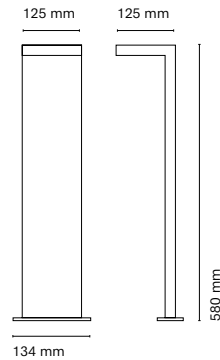

LY310B-Y
LY410B-Y