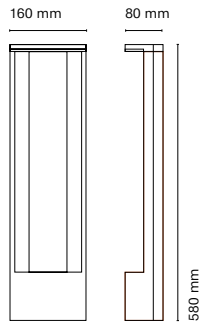

LY310B-Y
LY410b-Y