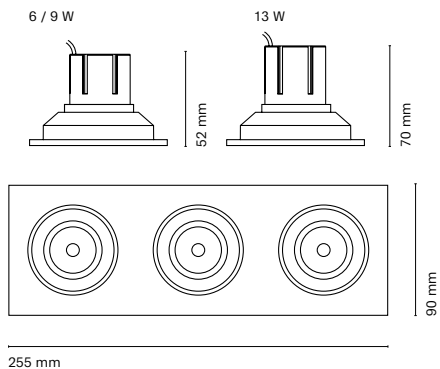

00243-
Inox S 255x90mm Adjustable)

Cut-out 243x82mm

	Colour	CRI/Temp.	Angle	Led	Dimming	Emergency
00243-	0 White	H 90 / 2700K	2 20°	0 3x 780 lm / 6W**	- On-Off	- No Emergency
	1 Black	E 90 / 3000K	4 40°	1 3x 1070 lm / 9W	R* Edge Cut	EM Kit 1h
	8 Aluminum	F 90 / 4000K	6 60°	2 3x 1400 lm / 13W	D* Dali push	
		D* 90 / 18-30K			B Bluetooth	
					Z Zigbee	

* Dim to warm (1800K - 3000K): Only available with 6W dimmable version.
** Dim to warm 635lm / 6W

Colour	00243-
0GU White	
1GU Black	
8GU Aluminum