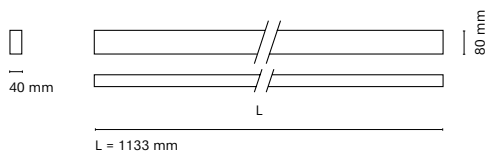

16104-
Infinity Down Opal IP43 1133mm

16114-
Infinity Microprismatic IP43 1133mm