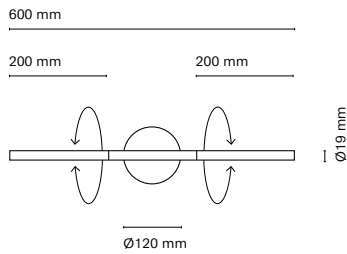

* Black canopy

31175-
Line Wall Vertical 600 mm

31177-
Line Wall Vertical 850 mm

31182-
Line Wall Horizontal Double 600 mm

31185-
Line Wall Horizontal Double 1200 mm

	Colour	CRI/Temp.	Led	Dimming
31175-	0 White	H 90 / 2700K	1 1440lm / 9,6W	On-Off
	1 Black	E 90 / 3000K		
	7 Satin Nickel	F 90 / 4000K		
	D Gold			