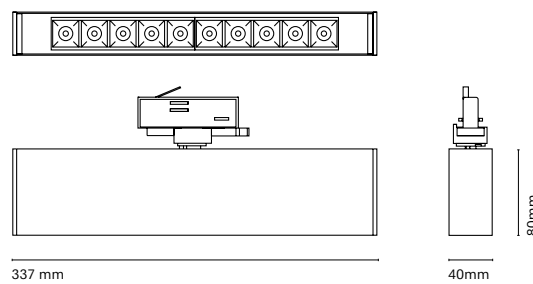

Index protection IP20	Lifetime 50.000h L80B20
UGR < 13	Colour temp. 2700K / 3000K / 4000K
Flicker Flicker free <5%	Technology LED
Step McAdam 3-SDCM	Guarantee 5 years
Driver Included	Class I
CRI > 90	Voltage 230V

16661-

16662-

	Colour	CRI/Temp.	Angle	Led	Dimming
16661-	0 White	H 90 / 2700K	1 12°	0 620 lm / 5W	On-Off
	1 Black	E 90 / 3000K	3 34°	1 1050 lm / 10W	N Dali no-push
	2 Grey	F 90 / 4000K	4 48°		

	Colour	CRI/Temp.	Angle	Led	Dimming
16662-	0 White	H 90 / 2700K	1 12°	1 1050 lm / 10W	On-Off
	1 Black	E 90 / 3000K	3 34°	3 2100 lm / 20W	N Dali no-push
	2 Grey	F 90 / 4000K	4 48°