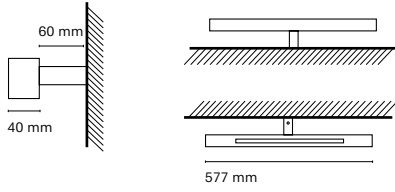

16412-
Infinity Wall Up&Down 577mm