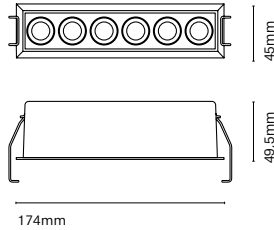

24616-
Vlok Recessed