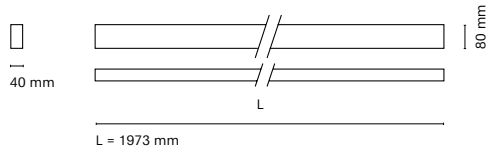

16107-
Infinity Down Opal IP43 1973mm

16117-
Infinity Microprismatic IP43 1973mm