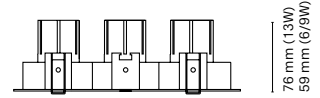

250 mm
Cut out: 225x90mm