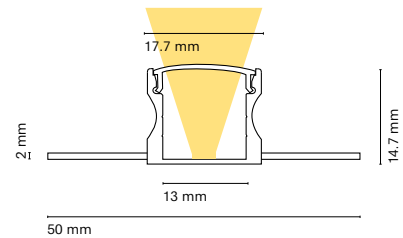

Colour	Lenght	
22011-	8 Silver	200	200 cm
		150	150 cm
		100	100 cm
		050	50 cm

Accessories

		Lenght	
22303-	Transparent diffuser (loss by diffuser 5%)	200	200 cm
22304-	Opal diffuser (loss by diffuser 30%)	150	150 cm
		100	100 cm
		050	50 cm

This profile can be painted in the same colour as the wall during installation.

ES Este perfil puede ser pintado en la obra del mismo color que la pared
FR Ce profil peut être peint sur place dans la même couleur que le mur.
IT Questo profilo può essere verniciato nello stesso colore della parete, durante l'installazione.