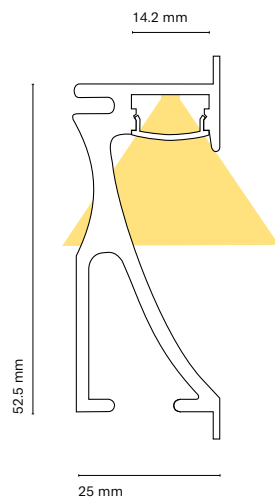

	Colour	Lenght	
15652-	0 White	200	200 cm
	8 Silver	150	150 cm
		100	100 cm
		050	50 cm

Accessories

		Lenght	
22303-	Transparent diffuser (loss by diffuser 5%)	200	200 cm
22304-	Opal diffuser (loss by diffuser 30%)	150	150 cm
		100	100 cm
		050	50 cm