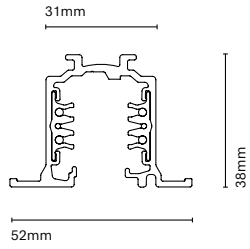

07790S-	Track 100cm
07755S-	Track 200cm
07756S-	Track 300cm

Colour	
0	White
1	Black

Accessories

07764S-	Right power supply
07765S-	Left power supply
07775S-	Central power supply
07768S-	Internal 90° connector
07767S-	External 90° connector
07766S-	End Cap
07770S-	Suspension kit (1.5m-1 uds)
07771S-	Suspension kit (3m-1 uds)