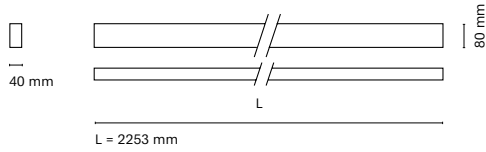

16108-
Infinity Down Opal IP43 2253mm

16118-
Infinity Microprismatic IP43 2253mm