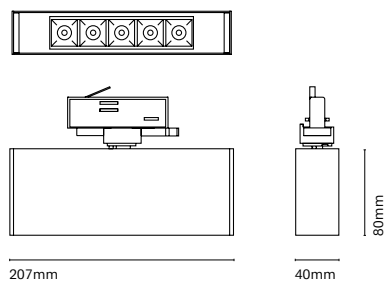

Index protection IP20	Lifetime 50.000h L80B20
UGR < 13	Colour temp. 2700K / 3000K / 4000K
Flicker Flicker free <5%	Technology LED
Step McAdam 3-SDCM	Guarantee 5 years
Driver Included	Class I
CRI > 90	Voltage 230V

16661-

16662-

	Colour	CRI/Temp.	Angle	Led	Dimming
16661-	0 White	H 90 / 2700K	1 12°	0 620 lm / 5W	On-Off
	1 Black	E 90 / 3000K	3 34°	1 1050 lm / 10W	N Dali no-push
	2 Grey	F 90 / 4000K	4 48°		

	Colour	CRI/Temp.	Angle	Led	Dimming
16662-	0 White	H 90 / 2700K	1 12°	1 1050 lm / 10W	On-Off
	1 Black	E 90 / 3000K	3 34°	3 2100 lm / 20W	N Dali no-push
	2 Grey	F 90 / 4000K	4 48°