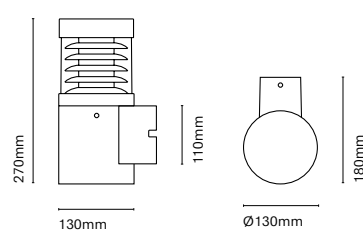

24701-
with accessory 24791-Y