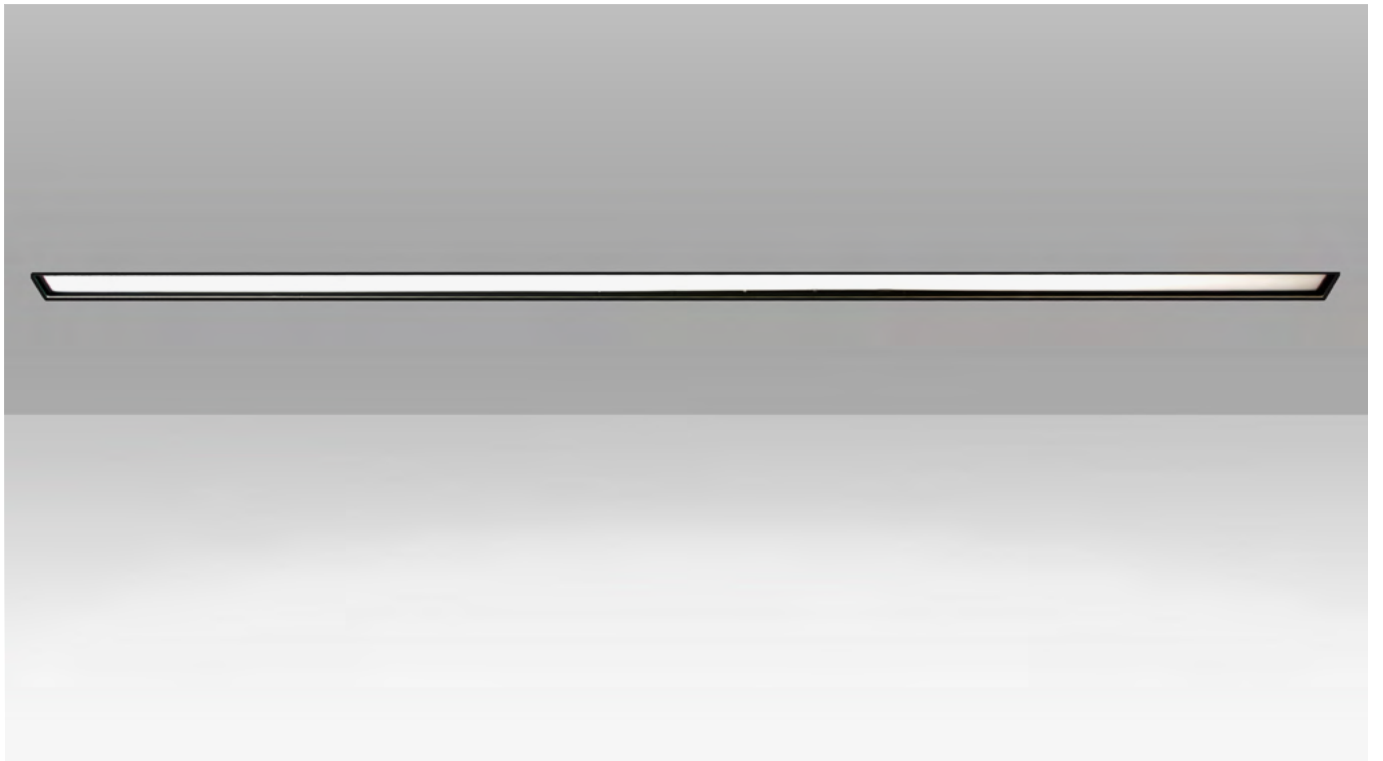

• Customization options available under request:
Special colors (minimum units)

* Asterisk indicates the combination Tuneable White

16202-
Infinity Frame Opal IP43 580mm

16212-
Infinity Microprismatic IP43 580mm