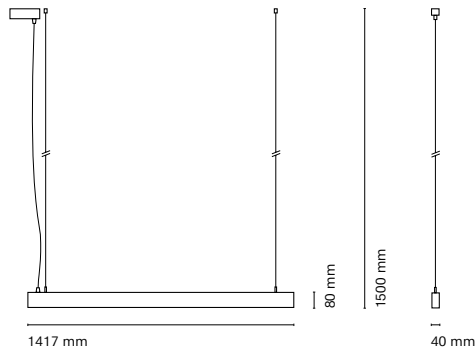

16125-
Infinity Air Opal 1413mm

16135-
Infinity Air Microprismatic 1413mm

16145-
Infinity Air Opal IP43 1413mm

16155-
Infinity Air Microprismatic IP43 1413mm