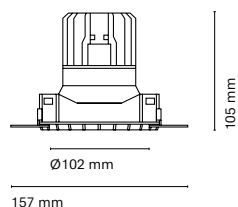

Discretion and integration define PLASTER Trimless. These luminaires are characterized by their complete integration into the ceiling and their unique finishes.

Index protection IP20	Colour temp. 2700K / 3000K / 4000K
Flicker Flicker free	Technology LED
Step McAdam 2-SDCM	Guarantee 5 years
Driver Included	Class II
CRI > 90	Voltage 230V
Lifetime 50.000h L80B20	Bluetooth >20m

Plaster Trimless

00451-

Cut-out 110mm

00452-