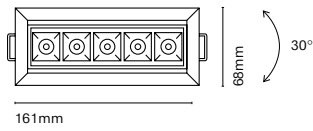

19205-
Boxet Adjustable 10 W