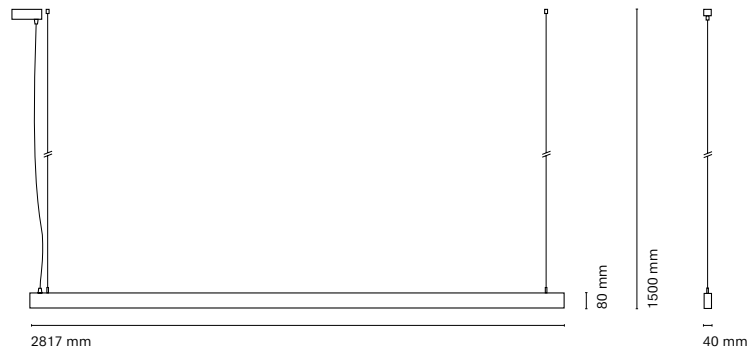

- 16130-
  Infinity Air Opal 2813 mm
- 16140-
  Infinity Air Microprismatic 2813mm
- 16150-
  Infinity Air Opal IP43 2813 mm
- 16160-
  Infinity Air Microprismatic IP43 2813mm