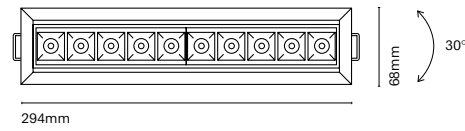

• Customization options available under request:
Special colors (minimum units)

19205-
Boxet Adjustable 10 W

Cut-out 154x55mm

19210-
Boxet Adjustable 20 W

Cut-out 288x55mm

	Colour	CRI/Temp.	Angle	Led	Dimming	Emergency
19205-	0 White	H 90 / 2700K	1 12°	1 1050 lm / 10W	- On-Off	- No Emergency
	1 Black	E 90 / 3000K	3 34°		D Dali push	EM Kit 1h
	W White / White	F 90 / 4000K	4 48°		B Bluetooth	
	V White / Copper				Z Zigbee	
	Z White / Gold					
	B Black / Copper					
	K Black / Gold					