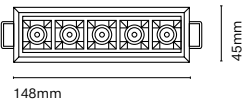

Cut-out 67x38mm

19105-