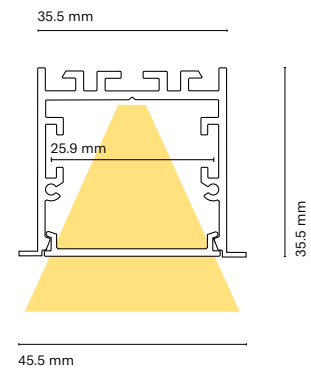

Inner dimension
25 mm

Maximum power
42W

	Colour	Lenght
15850-	0 White	200 200 cm
		150 150 cm
		100 100 cm
		050 50 cm

Accessories

		Lenght
15841-	Opal diffuser (loss by diffuser 30%)	200 200 cm
		150 150 cm
		100 100 cm
		050 50 cm