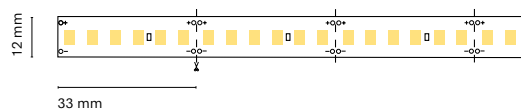

Temperature	Density	Lumen output	Power
21153-H	2700K	180 leds/m	1340 lm/m	14,4 W/m
21153-E	3000K	180 leds/m	1380 lm/m	14,4 W/m
21153-F	4000K	180 leds/m	1420 lm/m	14,4 W/m

Recommended length (max.) 5 m
Profile Essential
Dimension 5000x12x4mm
Cut 33 mm / 6 LED