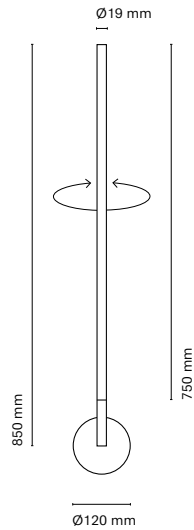

* Black canopy

31175-
Line Wall Vertical 600 mm

31177-
Line Wall Vertical 850 mm

31182-
Line Wall Horizontal Double 600 mm

31185-
Line Wall Horizontal Double 1200 mm

	Colour	CRI/Temp.	Led	Dimming
31175-	0 White	H 90 / 2700K	1 1440lm / 9,6W	On-Off
	1 Black	E 90 / 3000K		
	7 Satin Nickel	F 90 / 4000K		
	D Gold			