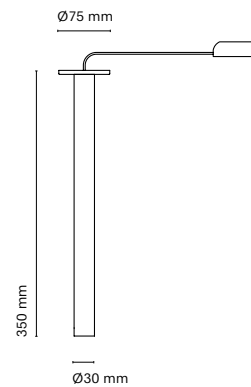

06642-
BCN 30 Down 350 mm
(false ceiling)