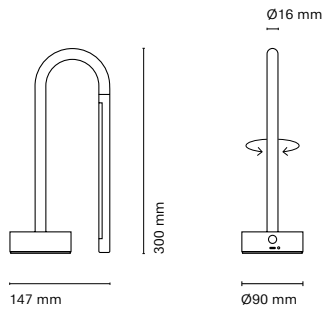

Colour	CRI/Temp.	Led
31105-	● 1 Black	G 80 / 2700K	0 180lm / 2.1W
	● B Blue Grey (RAL 7031)		
	● G Olive Green (RAL 6003)		
	● S Red Oxide (RAL 3009)		
	● P Pebble Grey (RAL 7032)		

- Customization options available under request:
  Special colors (minimum units)