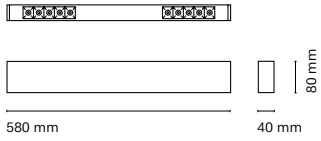

16602- Infinity Dot Down   16612- Infinity Dot Air   16702- Infinity Dot Frame

16603- Infinity Dot Down   16613- Infinity Dot Air   16703- Infinity Dot Frame