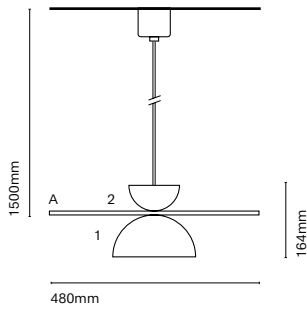

31350-
Tires Model 5 Acoustic

	Colour Cupola 1	CRI/Temp.	Led	Dimming
31310-	● M Grey Blue (RAL 5008)	H 90 / 2700K	1 1300lm / 12W	On-Off
	● J Cement Grey (RAL 7033)	E 90 / 3000K		D Dali push
	● E Silk Grey (RAL 7044)			
	● S Red Oxide (RAL 3009)			

	Colour Cupola 1	Colour Cupola 2	CRI/Temp.	Led	Dimming
31320-	● M Grey Blue (RAL 5008)	M Grey Blue	H 90 / 2700K	1 1300lm / 12W	On-Off
	● J Cement Grey (RAL 7033)	J Cement Grey	E 90 / 3000K		D Dali push
	● E Silk Grey (RAL 7044)	E Silk Grey			
	● S Red Oxide (RAL 3009)	S Red Oxide			

	Colour Cupola 1	Colour Cupola 3	CRI/Temp.	Led	Dimming
31330-	● M Grey Blue (RAL 5008)	M Grey Blue	H 90 / 2700K	1 1300lm / 12W	On-Off
	● J Cement Grey (RAL 7033)	J Cement Grey	E 90 / 3000K		D Dali push
	● E Silk Grey (RAL 7044)	E Silk Grey			
	● S Red Oxide (RAL 3009)	S Red Oxide			

	Colour Cupola 1	Colour Cupola 2	Colour Cupola 3	CRI/Temp.	Led	Dimming
31340-	● M Grey Blue (RAL 5008)	M Grey Blue	M Grey Blue	H 90 / 2700K	1 1300lm / 12W	On-Off
	● J Cement Grey (RAL 7033)	J Cement Grey	J Cement Grey	E 90 / 3000K		D Dali push
	● E Silk Grey (RAL 7044)	E Silk Grey	E Silk Grey			
	● S Red Oxide (RAL 3009)	S Red Oxide	S Red Oxide			

	Colour Cupola 1	Colour Cupola 2	Colour Acoustic	CRI/Temp.	Led	Dimming
31350-	● M Grey Blue (RAL 5008)	M Grey Blue	● S Silver Grey	H 90 / 2700K	1 1300lm / 12W	On-Off
	● J Cement Grey (RAL 7033)	J Cement Grey	● A Anthracite	E 90 / 3000K		D Dali push
	● E Silk Grey (RAL 7044)	E Silk Grey	● D Dark camel			
	● S Red Oxide (RAL 3009)	S Red Oxide				

• Customization options available under request:
Special colors (minimum units)