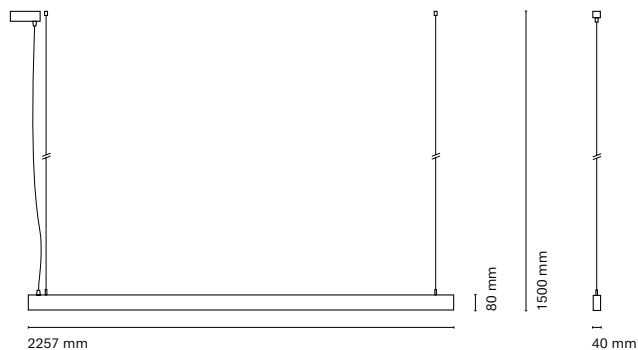

- 16128-
  Infinity Air Opal 2253 mm
- 16138-
  Infinity Air Microprismatic 2253mm
- 16148-
  Infinity Air Opal IP43 2253 mm
- 16158-
  Infinity Air Microprismatic IP43 2253mm