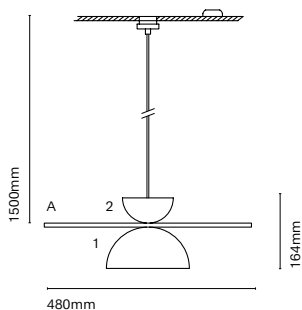

	Colour Cupola 1	CRI/Temp.	Led	Dimming
31311-	● M Grey Blue (RAL 5008)	H 90 / 2700K	1 1300lm / 12W	On-Off
	● J Cement Grey (RAL 7033)	E 90 / 3000K		D Dali push
	● E Silk Grey (RAL 7044)			
	● S Red Oxide (RAL 3009)			