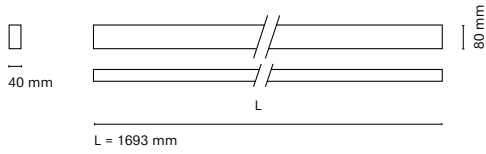

16106-
Infinity Down Opal IP43 1693mm

16116-
Infinity Microprismatic IP43 1693mm