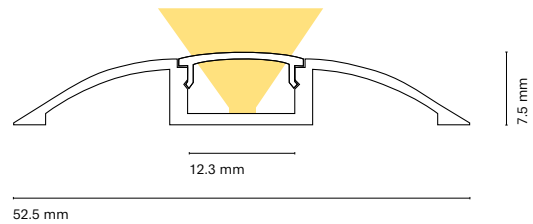

Colour	Lenght	
15654-	8 Silver	200	200 cm
		150	150 cm
		100	100 cm
		050	50 cm

Accessories

		Lenght	
15695-	Transparent diffuser (loss by diffuser 5%)	200	200 cm
15694-	Opal diffuser (loss by diffuser 30%)	150	150 cm
		100	100 cm
		050	50 cm
15691-	End cap profile whit hole		
15692-	End cap profile whitout hole		

15695-

15694-

15691-
15692-

Accessories

		Lenght	
22303-	Transparent diffuser (loss by diffuser 5%)	200	200 cm
22304-	Opal diffuser (loss by diffuser 30%)	150	150 cm
		100	100 cm
		050	50 cm
15678-	End cap profile whit hole		
15679-	End cap profile whitout hole		

22303-
22304-