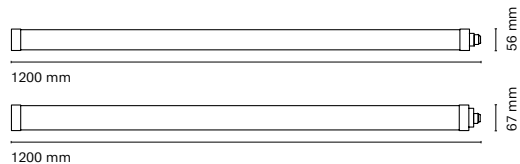

Saggita

SA436A-2