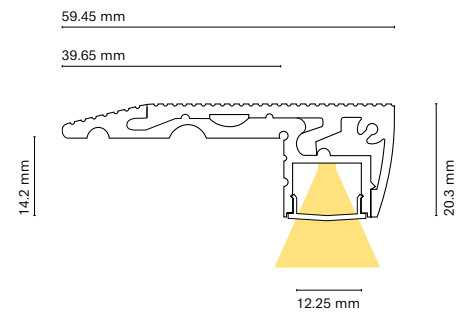

Colour	Lenght
22013-	0 White	200 200 cm
	1 Black	150 150 cm
	8 Silver	100 100 cm
	050	50 cm

Accessories

		Lenght
22303-	Transparent diffuser (loss by diffuser 5%)	200 200 cm
22304-	Opal diffuser (loss by diffuser 30%)	150 150 cm
		100 100 cm
		050 50 cm

22535-	End cap with hole
22536-	End cap without hole

22303-
22304-

22535-
22536-