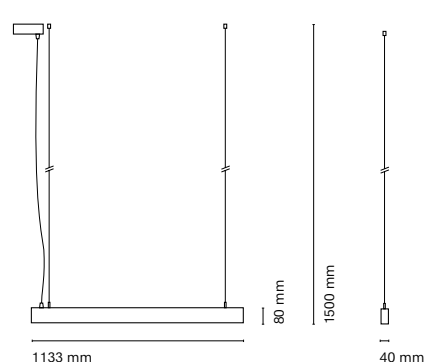

16122-
Infinity Air Opal 573mm

16132-
Infinity Air Microprismatic 573mm

16142-
Infinity Air Opal IP43 573mm

16152-
Infinity Air Microprismatic IP43 573mm

16123-
Infinity Air Opal 853mm

16133-
Infinity Air Microprismatic 853mm

16143-
Infinity Air Opal IP43 853mm

16153-
Infinity Air Microprismatic IP43 853mm

16124-
Infinity Air Opal 1133mm

16134-
Infinity Air Microprismatic 1133mm

16144-
Infinity Air Opal IP43 1133mm

16154-
Infinity Air Microprismatic IP43 1133mm

Infinity Air

	Colour	CRI/Temp.	Led	Dimming
16122-	0 White	H 90 / 2700K	L 1541 lm / 13W	On-Off
16132-	1 Black	E 90 / 3000K	H 2827 lm / 23,8W	D* Dali push
16142-	2 Grey	F 90 / 4000K	A* 2150-2280 lm / 14,2W	B* Bluetooth
16152-		T* 80 / 27-65K	B* 3040-3240 lm / 21,4W	C Cord Switch
				I Intelligent

	Colour	CRI/Temp.	Led	Dimming	Emergency
16123-	0 White	H 90 / 2700K	L 2311 lm / 19,5W	- On-Off	- No Emergency
16133-	1 Black	E 90 / 3000K	H 4240 lm / 37,5W	D* Dali push	EM Kit 1h
16143-	2 Grey	F 90 / 4000K	A* 3225-2420 lm / 21,3W	B* Bluetooth	
16153-		T* 80 / 27-65K	B* 4560-4860 lm / 32,1W	C Cord Switch	
				I Intelligent	

	Colour	CRI/Temp.	Led	Dimming	Emergency
16124-	0 White	H 90 / 2700K	L 3082 lm / 26W	- On-Off	- No Emergency
16134-	1 Black	E 90 / 3000K	H 5654 lm / 47,6W	D* Dali push	EM Kit 1h
16144-	2 Grey	F 90 / 4000K	A 4300-4560 lm / 28,4W	B* Bluetooth	
16154-		T* 80 / 27-65K	B 6080-6480 lm / 42,8W	C Cord Switch	
				I Intelligent	

* Asterisk indicates the combination Tuneable White

**With the Intelligent Dimming system, the length of the luminaire is +50mm

• Customization options available under request:
Special colors (minimum units)