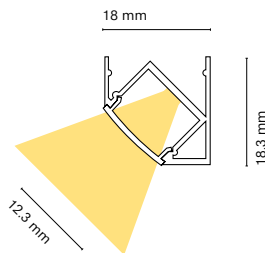

Inner dimension
12.3 mm

Maximum power
20W

	Colour	Lenght
22008-	0 White	200 200 cm
	1 Black	150 150 cm
	8 Silver	100 100 cm
	050	50 cm

Accessories

		Lenght
22303-	Transparent diffuser (loss by diffuser 5%)	200 200 cm
22304-	Opal diffuser (loss by diffuser 30%)	150 150 cm
22312-	Black diffuser (loss by diffuser 80%)	100 100 cm
		050 50 cm