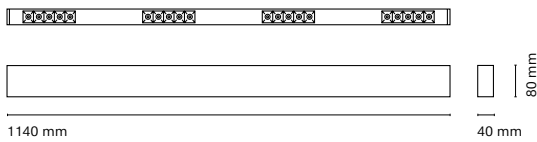

16605- Infinity Dot Down   16615- Infinity Dot Air   16705- Infinity Dot Frame