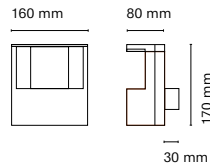

LY310C-Y
LY410C-Y