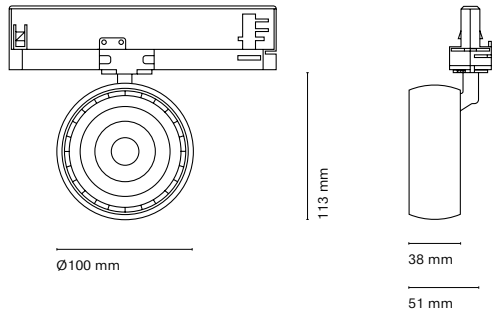

06101-

06103-

06102-

	Colour	CRI/Temp.	Angle	Led	Dimming
06101-	0 White	C 80 / 3000K	1 15°	2 1500lm / 12,5W	On-Off
	1 Black	N 80 / 4000K	3 36°		D Dali push
		H 90 / 2700K			B Bluetooth
		E 90 / 3000K			
		F 90 / 4000K			
		W 90 / 3500K			

	Colour	CRI/Temp.	Angle	Led	Dimming
06102-	0 White	C 80 / 3000K	1 15°	2 1500lm / 12,5W	On-Off
	1 Black	N 80 / 4000K	3 36°	3 2000lm / 18W	D Dali push
		H 90 / 2700K			B Bluetooth
		E 90 / 3000K			
		F 90 / 4000K			
		W 90 / 3500K			

	Colour	CRI/Temp.	Angle	Led	Dimming
06103-	0 White	C 80 / 3000K	1 15°	3 2000lm / 18W	On-Off
	1 Black	N 80 / 4000K	3 36°	4 3000lm / 26W	D Dali push
		H 90 / 2700K			B Bluetooth
		E 90 / 3000K			
		F 90 / 4000K			
		W 90 / 3500K