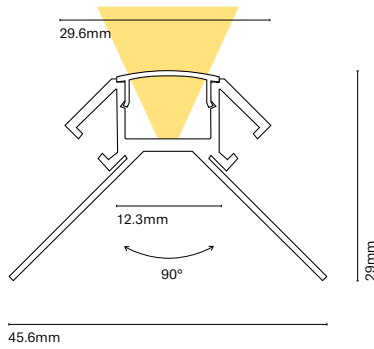

Colour	Lenght	
22009-	8 Silver	200	200 cm
		150	150 cm
		100	100 cm
		050	50 cm

Accessories

		Lenght	
22303-	Transparent diffuser (loss by diffuser 5%)	200	200 cm
22304-	Opal diffuser (loss by diffuser 30%)	150	150 cm
		100	100 cm
		050	50 cm

22530-	End cap with hole
22531-	End cap without hole

22303-
22304-

22530-
22531-