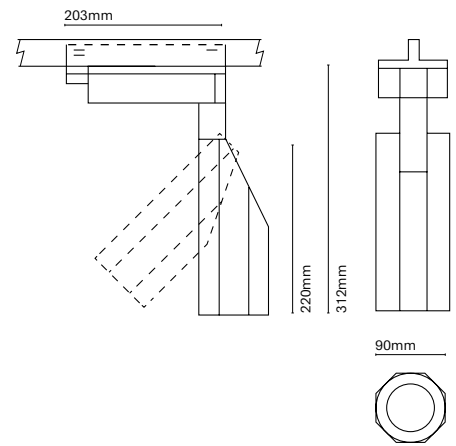

06912-
Moon Spotlight 90mm Dali

	Colour	CRI/Temp.	Angle	Led	Dimming
06911-	0 White	G 80 / 2700K	1 12°	2 1500 lm / 12 W	On-Off
	1 Black	C 80 / 3000K	2 24°	3 2000 lm / 17,5W	D Dali push
		N 80 / 4000K	3 38°	4 3000 lm / 25W	
		H 90 / 2700K			
		E 90 / 3000K			
		F 90 / 4000K			
	Colour	CRI/Temp.	Angle	Led	Dimming
06912-	0 White	G 80 / 2700K	1 12°	5 4000 lm / 33W	On-Off
	1 Black	C 80 / 3000K	2 24°		D Dali push
		N 80 / 4000K	3 38°		
		H 90 / 2700K			
		E 90 / 3000K			
		F 90 / 4000K			

Accessories

06995-	Oval Flood 16x60°
06996-	Wallwasher lens
06997-	Square Lens
06998-	Moon90 Honeycomb

• Customization options available under request:
Special colors (minimum units)