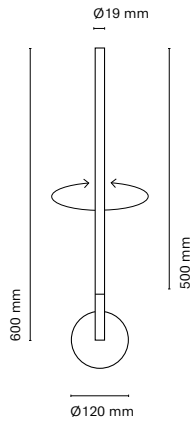

* Black canopy

31175-
Line Wall Vertical 600 mm

31177-
Line Wall Vertical 850 mm

31182-
Line Wall Horizontal Double 600 mm

31185-
Line Wall Horizontal Double 1200 mm

	Colour	CRI/Temp.	Led	Dimming
31175-	0 White	H 90 / 2700K	1 1440lm / 9,6W	On-Off
	1 Black	E 90 / 3000K		
	7 Satin Nickel	F 90 / 4000K		
	D Gold			