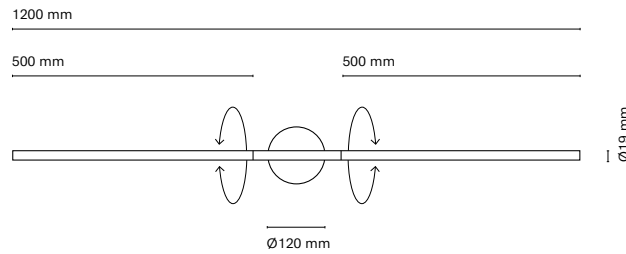

* Black canopy

31175-
Line Wall Vertical 600 mm

31177-
Line Wall Vertical 850 mm

31182-
Line Wall Horizontal Double 600 mm

31185-
Line Wall Horizontal Double 1200 mm

	Colour	CRI/Temp.	Led	Dimming
31175-	0 White	H 90 / 2700K	1 1440lm / 9,6W	On-Off
	1 Black	E 90 / 3000K		
	7 Satin Nickel	F 90 / 4000K		
	D Gold			