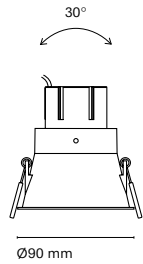

Tolva M

00411-
Tolva M Adjustable

6/9 W