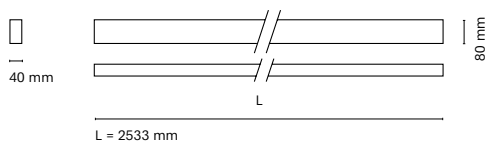

16119-
Infinity Microprismatic IP43 2533mm

16110-
Infinity Down Opal IP43 2813mm