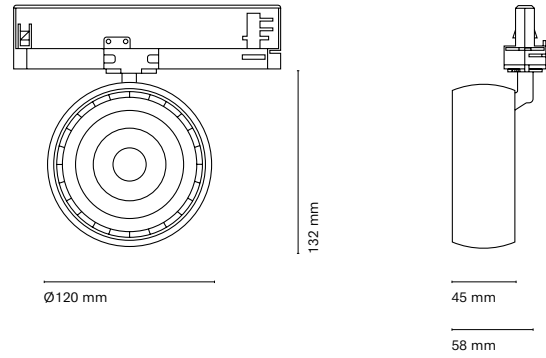

06101-

06103-

06102-

	Colour	CRI/Temp.	Angle	Led	Dimming
06101-	0 White	C 80 / 3000K	1 15°	2 1500lm / 12,5W	On-Off
	1 Black	N 80 / 4000K	3 36°		D Dali push
		H 90 / 2700K			B Bluetooth
		E 90 / 3000K			
		F 90 / 4000K			
		W 90 / 3500K			

	Colour	CRI/Temp.	Angle	Led	Dimming
06102-	0 White	C 80 / 3000K	1 15°	2 1500lm / 12,5W	On-Off
	1 Black	N 80 / 4000K	3 36°	3 2000lm / 18W	D Dali push
		H 90 / 2700K			B Bluetooth
		E 90 / 3000K			
		F 90 / 4000K			
		W 90 / 3500K			

	Colour	CRI/Temp.	Angle	Led	Dimming
06103-	0 White	C 80 / 3000K	1 15°	3 2000lm / 18W	On-Off
	1 Black	N 80 / 4000K	3 36°	4 3000lm / 26W	D Dali push
		H 90 / 2700K			B Bluetooth
		E 90 / 3000K			
		F 90 / 4000K			
		W 90 / 3500K