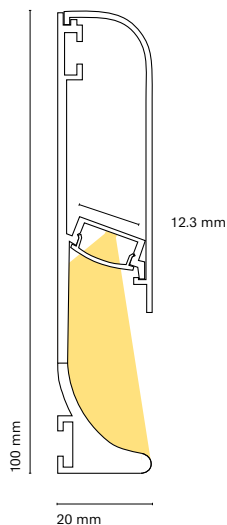

Maximum power
20W

	Colour	Lenght
22012-	0 White	200 200 cm
	1 Black	150 150 cm
	8 Silver	100 100 cm
		050 50 cm

Accessories

		Lenght
22303-	Transparent diffuser (loss by diffuser 5%)	200 200 cm
22304-	Opal diffuser (loss by diffuser 30%)	150 150 cm
		100 100 cm
		050 50 cm