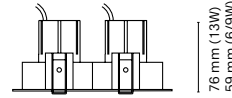

175 mm
Cut out: 150x90mm

02413-