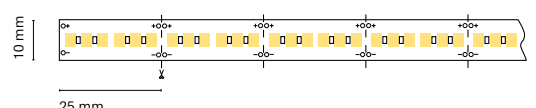

5 m Essential 25 mm 3 years

ES **Gran variedad de potencias y temperaturas de color gracias al LED 2835.**

FR **Large gamme de puissances et de températures de couleur grâce à la LED 2835.**

IT **Gran varietà di potenze e colori grazie al LED 2835**