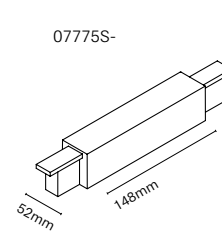

07790S-	Track 100cm
07755S-	Track 200cm
07756S-	Track 300cm

Colour	
0	White
1	Black

Accessories

07764S-	Right power supply
07765S-	Left power supply
07775S-	Central power supply
07768S-	Internal 90° connector
07767S-	External 90° connector
07766S-	End Cap
07770S-	Suspension kit (1.5m-1 uds)
07771S-	Suspension kit (3m-1 uds)