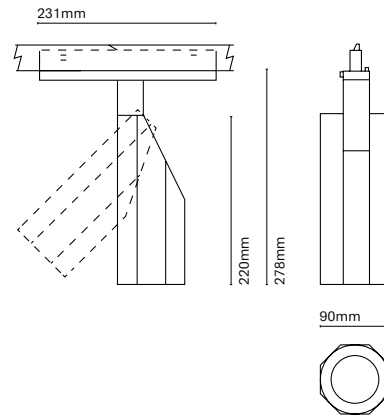

Accessories

06991-	Oval Flood 16x60°
06992-	Square lens
06993-	Moon 60 - Honeycomb

• Customization options available under request:
Special colors (minimum units)

06911-
Moon Spotlight 90mm

06912-
Moon Spotlight 90mm