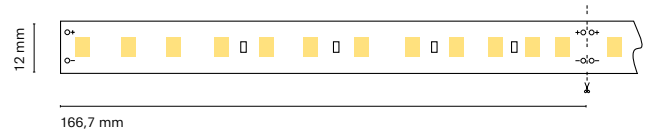

Long Island

48V led strip ideal for long lengths without voltage drops

Voltage 48V	McAdam step SDCM<3
CRI >90	Warranty 5 years
Efficiency Up to 140 lm/m	Lifetime 50.000h L80B20
LED type 2835	PCB Thickness 3 oz - 4 oz
IP IP67	

	Temperature	Density	Lumen output	Power
21611-H/50	2700K	72 leds/m	420 lm/m	4.8 W/m
21611-E/50	3000K	72 leds/m	430 lm/m	4.8 W/m
21611-F/50	4000K	72 leds/m	450 lm/m	4.8 W/m

Recommended length (max.) 50 m
Profile not required
Dimension 50000x12x4mm
Cut 166,7 mm / 12 LED