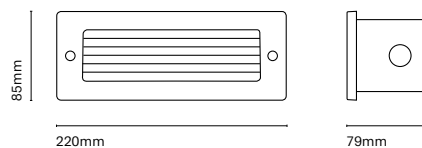

ES
Es una luminaria empotrable con un diseño limpio y elegante. Carrer ha sido creada para generar tanto un efecto bañador de pared como de señalización.

FR
Un luminaire encastré avec un design épuré et élégant. Carrer a été conçu pour créer un effet lèche-mur à la fois que balisage.

IT
Incasso dal disegno pulito ed elegante. Carrer è un segnapasso pensato anche per creare un effetto Wall Washer.

24500-

24501-

	Colour	CRI/Temp.	Angle	LED
24500-	Y Anthracite	S Switchable	9 100°	1 1000 lm / 10W
	0 White			

Installation dimensions 176x130mm
Pre installation box for concrete 195x145x80mm included

	Colour	CRI/Temp.	LED
24501-	Y Anthracite	S Switchable	0 170 lm / 1,6W
	0 White		

Installation dimensions 178x67mm
Pre installation box for concrete 212x78x75mm included