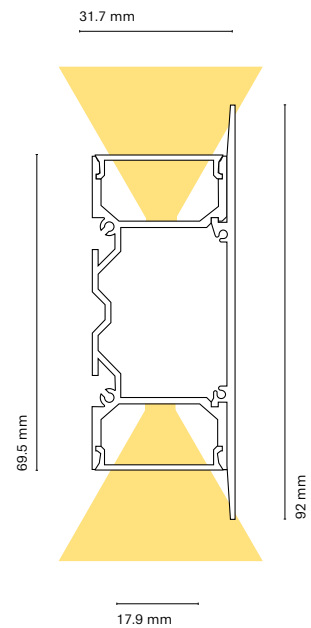

Colour	Lenght	
22014-	0 White	200	200 cm
	1 Black	150	150 cm
	8 Silver	100	100 cm
		050	50 cm

Accessories

		Lenght	
22311-	Opal diffuser (loss by diffuser 30%)	200	200 cm
		150	150 cm
		100	100 cm
		050	50 cm
22537-	End cap profile		

22311-

22537-