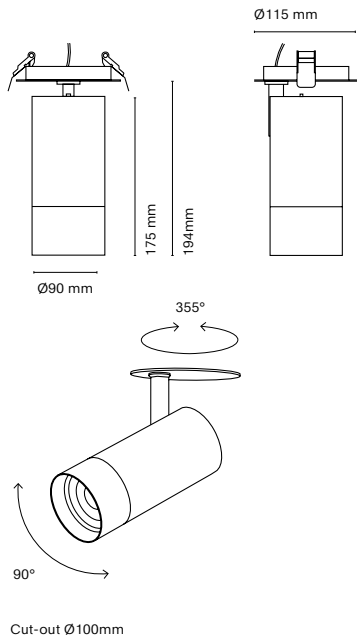

Owwl Semirecessed

26122-

	Colour	CRI/Temp.	Angle	Led	Dimming
26122-	0 White	H 90 / 2700K	Z Zoom 20-60°	2 1500lm /12W	On-off
	1 Black	E 90 / 3000K		3 2000lm /17.5W	D Dali push
		F 90 / 4000K		4 3000lm /26W	B Bluetooth
		W 90 / 3500K		5 4000lm /34W