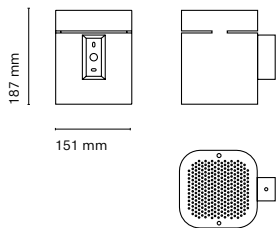

FR

La famille BOX Wall est un luminaire mural à LED fabriqué par extrusion d'aluminium de haute pureté. Il atteint des paquets lumineux très élevés et permet d'incliner la direction de la lumière. Disponible dans toutes les couleurs de la carte RAL et également en bain électrolytique pour les finitions or, bronze et graphite. Avec un design unique et architectural, il est idéal pour tout type de projet car il permet de configurer le luminaire au goût du consommateur. En outre, il est également disponible en version suspendue, en version pour montage en surface et en version projecteur.

IT

La famiglia BOX Wall è un apparecchio a LED a parete fabbricato per estrusione di alluminio di elevata purezza. Raggiunge pacchetti luminosi molto alti e permette di inclinare la direzione della luce. Disponibile in tutti i colori della tabella RAL e anche in bagno elettrolitico per finiture in oro, bronzo e grafite. Con un design unico e architettonico, è ideale per qualsiasi tipo di progetto in quanto permette di configurare l'apparecchio secondo il gusto del consumatore. Inoltre, è disponibile anche in versione sospesa, a superficie e con proiettore.

Index protection IP20	Lifetime 50.000h L80B20
Flicker Flicker free	Colour temp. 2700K / 3000K / 4000K
Step McAdam 2-SDCM	Technology LED
Driver Included	Guarantee 5 years
CRI > 90	Class I
	Voltage 230V

Box Wall

18121-

	Colour	CRI/Temp.	Angle	Led	Dimming
18121-	0 White	G 80 / 2700K	1 15°	2 1500 lm / 12W	On-Off
	1 Black	C 80 / 3000K	3 36°	3 2000 lm / 17,5W	D Dali push
	2 Grey	N 80 / 4000K	7 70°	4 3000 lm / 25W	
	A Copper	H 90 / 2700K		5 4000 lm / 33W	
	D Gold	E 90 / 3000K			
	G Graphite	F 90 / 4000K			

• Customization options available under request:
Special colors (minimum units)