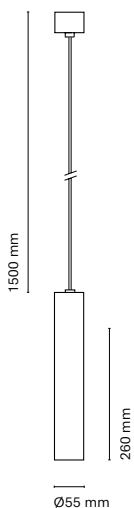

Colour	CRI/Temp.	Angle	Led	Dimming
06701-	0 White	H 90 / 2700K	2 20°	0 760 lm / 6W**	On-Off
06702-	1 Black	E 90 / 3000K	4 40°	1 1030 lm / 9W	R* Edge cut
06703-	2 Grey	F 90 / 4000K	6 60°		N*** DALI no-push
	A Copper	W 90 / 3500K			
	D Gold	D* 90 / 18-30K			
	G Graphite				

* Dim to warm (1800K - 3000K): Only available with 6W dimmable version.

** Dim to warm 635lm / 6W

*** Not available 06701-

Accessories

15045-1

Honeycomb

• Customization options available under request:
Special colors (minimum units)