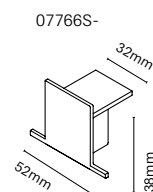

Accessories

07764S-	Right power supply
07765S-	Left power supply
07775S-	Central power supply
07768S-	Internal 90° connector
07767S-	External 90° connector
07766S-	End Cap
07770S-	Suspension kit (1.5m-1 uds)
07771S-	Suspension kit (3m-1 uds)

Colour	
0	White
1	Black