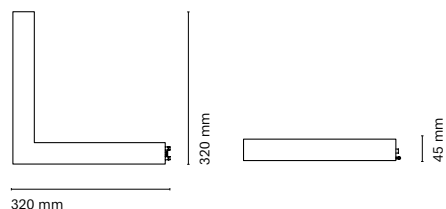

Let Go System

Start

	77,3 mm			Length
Length		45 mm		
			29102IL-	564 mm
			29103IL-	844 mm
			29106IL-	1684 mm
			29108IL-	2244 mm

Middle Section

	77,3 mm			Length
Length		45 mm		
			29102LC-	560 mm
			29123LC-	840 mm
			29126LC-	1680 mm
			29128LC-	2240 mm

Final

	77,3 mm			Length
Length		45 mm		
			29102FL-	564 mm
			29103FL-	844 mm
			29106FL-	1684 mm
			29108FL-	2244 mm

90° Angle

	Colour	CRI/Temp.	Led	Dimming
29102IL-	0 White	H 90 / 2700K	L 1340lm / 9,4W	- No dimming
29102LC-	1 Black	E 90 / 3000K	H 2560lm / 19,8W	D Dali push
29102FL-		F 90 / 4000K		

	Colour	CRI/Temp.	Led	Dimming
29103IL-	0 White	H 90 / 2700K	L 2010lm / 14W	- No dimming
29123LC-	1 Black	E 90 / 3000K	H 3840lm / 29,7W	D Dali push
29103FC-		F 90 / 4000K		

	Colour	CRI/Temp.	Led	Dimming
29106IL-	0 White	H 90 / 2700K	L 4020lm / 28,2W	- No dimming
29126LC-	1 Black	E 90 / 3000K	H 7680lm / 59,4W	D Dali push
29106FL-		F 90 / 4000K		

	Colour	CRI/Temp.	Led	Dimming
29108IL-	0 White	H 90 / 2700K	L 5360lm/37,6W	- No dimming
29128LC-	1 Black	E 90 / 3000K	H 10240lm/79,2W	D Dali push
29108FL-		F 90 / 4000K		

	Colour	CRI/Temp.	Led	Dimming
29020-	0 White	H 90 / 2700K	L 1340lm / 9,4W	- No dimming
29021-	1 Black	E 90 / 3000K	H 2560lm / 19,8W	D Dali push
29022-		F 90 / 4000K		

- Customization options available under request:
  Special colors (minimum units)