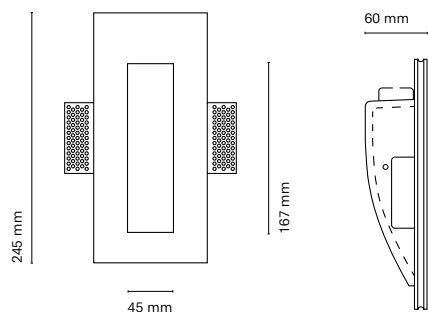

Plaster

12550-
Plaster Wall

Cut-out 248x113mm

12541-
Plaster 120x120 mm

Cut-out 123x123 mm

Discretion and integration define PLASTER. It allows the luminaire to go completely unnoticed thanks to its seamless integration into the ceiling, and can also be painted in the same color as the rest of the ceiling. Decorative piece of high-density plaster. Compatible with recessed LED luminaire.