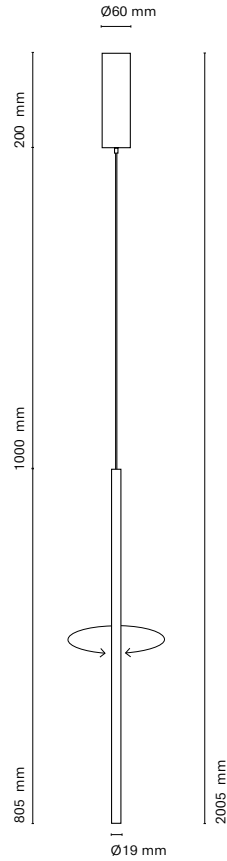

31157-
Line Suspended 762mm

	Colour	CRI/Temp.	Led	Dimming
31155-	0 White	H 90 / 2700K	1 1440lm / 9,6W	On-Off
	1 Black	E 90 / 3000K		
	7* Satin Nickel	F 90 / 4000K		
	D* Gold			

* Black canopy

	Colour	CRI/Temp.	Led	Dimming
31157-	0 White	H 90 / 2700K	1 2016lm / 13,5W	On-Off
	1 Black	E 90 / 3000K		
	7 Satin Nickel	F 90 / 4000K		
	D Gold			

• Customization options available under request:
Special colors (minimum units)

* Black canopy