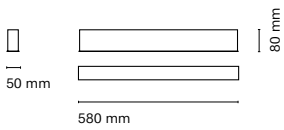

16212-
Infinity Microprismatic IP43 580mm

16203-
Infinity Frame Opal IP43 860mm