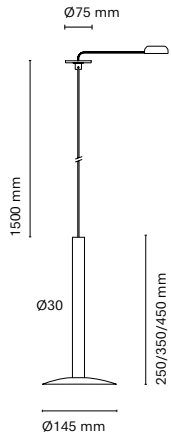

06744- (250mm)
06745- (350mm)
06746- (450mm)
BCN 30 (false ceiling)

Cut-out 60 mm

06747- (250mm)
06748- (350mm)
06749- (450mm)
BCN 30 (false ceiling)