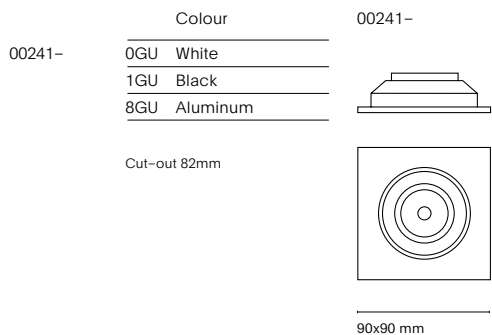

Colour	CRI/Temp.	Angle	Led	Dimming	Emergency
00241-	0 White	H 90 / 2700K	2 20°	0 780 lm / 6W**	- On-Off	- No Emergency
	1 Black	E 90 / 3000K	4 40°	1 1070 lm / 9W	R* Edge Cut	EM Kit 1h
	8 Aluminum	F 90 / 4000K	6 60°	2 1400 lm / 13W	D* Dali push	
		D* 90 / 18-30K			B Bluetooth	
					Z Zigbee	

* Dim to warm (1800K - 3000K): Only available with 6W dimmable version.

** Dim to warm 635lm / 6W

	Colour	CRI/Temp.	Angle	Led	Dimming	Emergency
00242-	0 White	H 90 / 2700K	2 20°	0 2x 780 lm / 6W**	- On-Off	- No Emergency
	1 Black	E 90 / 3000K	4 40°	1 2x 1070 lm / 9W	R* Edge Cut	EM Kit 1h
	8 Aluminum	F 90 / 4000K	6 60°	2 2x 1400 lm / 13W	D* Dali push	
		D* 90 / 18-30K			B Bluetooth	
					Z Zigbee	

* Dim to warm (1800K - 3000K): Only available with 6W dimmable version.

** Dim to warm 635lm / 6W