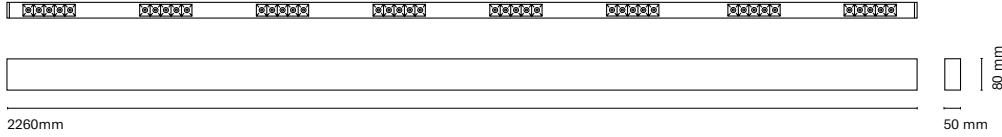

* Asterisk indicates combination Intelligent

• Customization options available under request:
Special colors (minimum units)

16607- Infinity Dot Down 16617- Infinity Dot Air 16707- Infinity Dot Frame

16608- Infinity Dot Down 16618- Infinity Dot Air 16708- Infinity Dot Frame