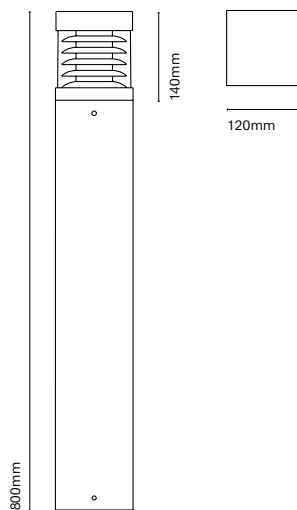

24702-
with accessory 24794-Y

	Colour	CRI/Temp.	Led
24701- 24702-	Y Anthracite	S Switchable	1 1200 lm / 10W

Accessories

24792-Y	Round base for 800mm high
24793-Y	Round base for 265mm high
24794-Y	Square base for 800mm high
24795-Y	Square base for 250mm high
24791-Y	Round wall support