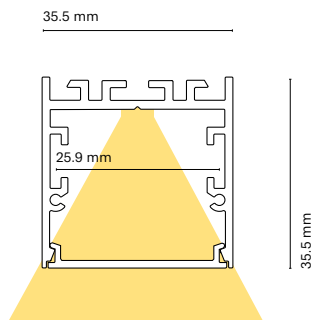

Colour	Lenght	
15840-	0 White	200	200 cm
	1 Black	150	150 cm
		100	100 cm
		050	50 cm

Accessories

		Lenght	
15841-	Opal diffuser (loss by diffuser 30%)	200	200 cm
		150	150 cm
		100	100 cm
		050	50 cm
15842-	End cap profile		
15843-	Suspension kit		
15844-	Fixing profile support		
15845-	Joint (2 pcs)		

15841-

15842-

15845-