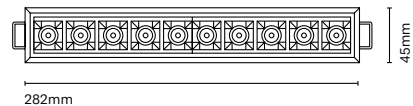

Cut-out 141x38mm

19110-