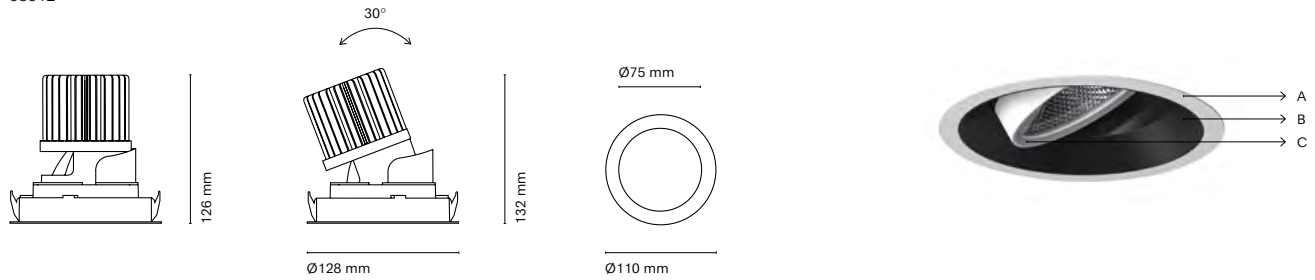

03611-
03612-