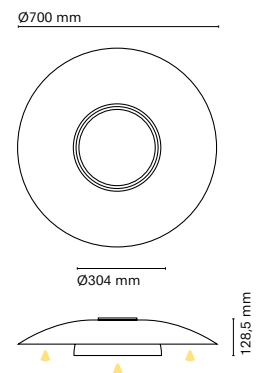

* Only direct light is dimmable

• Customization options available under request:
Special colors (minimum units)

31420-
Tires Down 350mm

31430-
Tires Down 500mm

31440-
Tires Down 700mm

31431-
Tires Down+Ambient 500mm