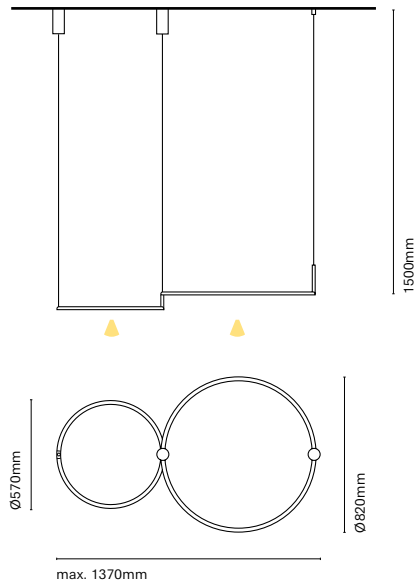

31523-
Aros Double *