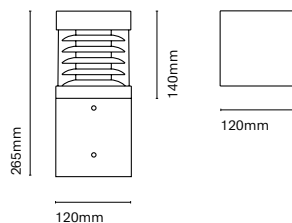

24702-
with accessory 24795-Y