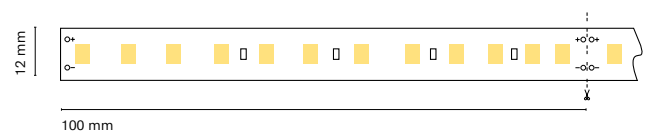

50 m Essential 166,7 mm 5 years

	Temperature	Density	Lumen output	Power
21612-H/50	2700K	120 leds/m	710 lm/m	8 W/m
21612-E/50	3000K	120 leds/m	735 lm/m	8 W/m
21612-F/50	4000K	120 leds/m	775 lm/m	8 W/m

Recommended length (max.) 50 m
Profile recommended
Dimension 50000x12x4mm
Cut 62,5 mm / 12 LED