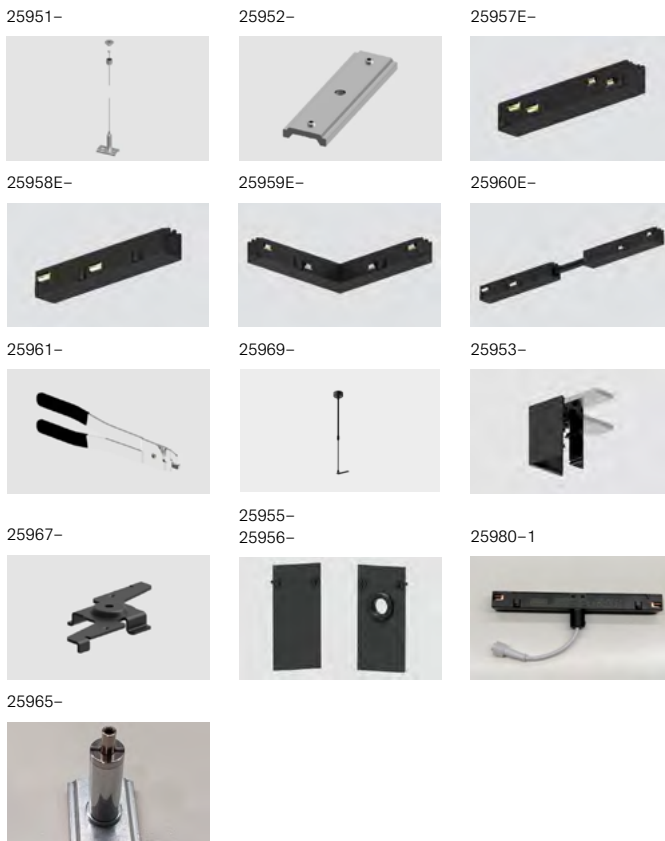

Accessories for indirect lighting

21143-H/48	LED STRIP 48V IP54 2700K 14,4W CRI90
21143-E/48	LED STRIP 48V IP54 3000K 14,4W CRI90
25980E-1	Adapter 96W for 48V ledstrip
25980E-1D	Adapter 96W for 48V ledstrip Dali
25965-	Suspension Kit for indirect lighting (1,50m - 1 uds)
25966-	Mechanical lineal joint for indirect lighting (1 uds)