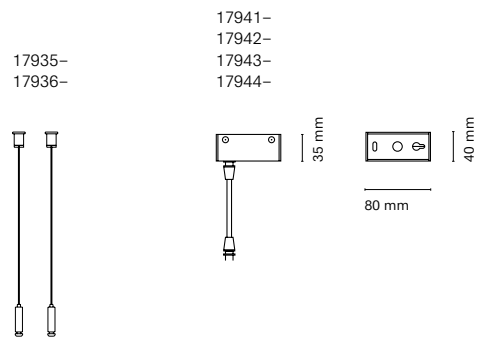

Accessories Infinity

Accessories for Suspension

17935-	Infinity Suspended 1500 mm (2 Ud.)
17936-	Infinity Suspended 2500 mm (2 Ud.)

		Colour
17941-	Base Infinity 1500 mm 3 wires	0 White
17942-	Base Infinity 1500 mm 5 wires	1 Black
17943-	Base Infinity 2500 mm 3 wires	2 Grey
17944-	Base Infinity 2500 mm 5 wires