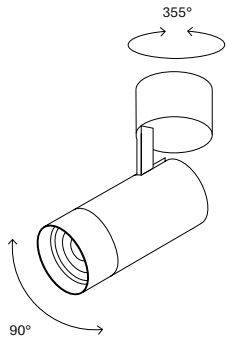

Owwl Surface

26132-

	Colour	CRI/Temp.	Angle	Led	Dimming
26132-	0 White	H 90 / 2700K	Z Zoom 20-60°	2 1500lm /12W	On-off
	1 Black	E 90 / 3000K		3 2000lm /18W	D Dali push
		F 90 / 4000K		4 3000lm /26W	B* Dali no push
		W 90 / 3500K			

* Only 3000 lm