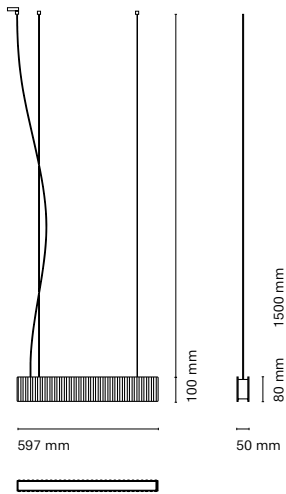

31602-
Dune Suspensión Opal 597 mm