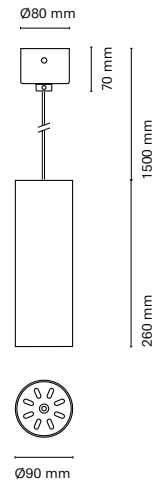

BCN 90 Air

06711-
Bcn 90 Air 260 mm

06712-
Bcn 90 Air 350 mm

Index protection IP20	Colour temp. 2700K / 3000K / 3500K / 4000K
Flicker Flicker free	Technology LED
Step McAdam 2-SDCM	Guarantee 5 years
Driver Included	Class I
CRI > 90	Voltage 230V
Lifetime 50.000h L80B20	

Honeycomb available for
greater visual comfort

	Colour	CRI/Temp.	Angle	Led	Dimming
06711-	0 White	G 80 / 2700K	1 15°	2 1500 lm / 12W	On-Off
	1 Black	C 80 / 3000K	3 36°	3 2000 lm / 17,5W	D Dali push
	2 Grey	N 80 / 4000K	6 60°	4 3000 lm / 25W	
	A Copper	H 90 / 2700K			
	D Gold	E 90 / 3000K			
	G Graphite	W 90 / 3500K			
		F 90 / 4000K			

	Colour	CRI/Temp.	Angle	Led	Dimming
06712-	0 White	G 80 / 2700K	1 15°	2 1500 lm / 12W	On-Off
	1 Black	C 80 / 3000K	3 36°	3 2000 lm / 17,5W	D Dali push
	2 Grey	N 80 / 4000K	6 60°	4 3000 lm / 25W	
	A Copper	H 90 / 2700K		5 4000 lm / 33W	
	D Gold	E 90 / 3000K			
	G Graphite	W 90 / 3500K			
		F 90 / 4000K			

	Colour	CRI/Temp.	Angle	Led	Dimming
06712- Special Food Retail	0 White	B Bakery	1 15°	3 2000 lm	On-Off
	1 Black	M Meat	3 36°	4* 3000 lm	D Dali push
	2 Grey	P Fish	6 60°		
	A Copper	V Fruit			
	D Gold	R Retail			
	G Graphite				

* Except meat

Accessories

06591-

Honeycomb

• Customization options available under request:
Special colors (minimum units)