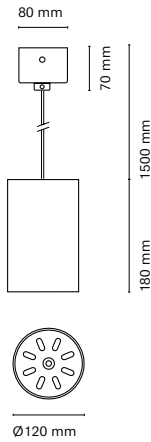

BCN 120 Air

Index protection IP20
Colour temp. 2700K / 3000K / 4000K
Flicker Flicker free
Technology LED
Step McAdam 2-SDCM
Guarantee 5 years
Class I
Driver Included
Voltage 230V
CRI > 90
Lifetime 50.000h L80B20

Honeycomb available for greater visual comfort

06731-
Bcn 120 Air 180 mm