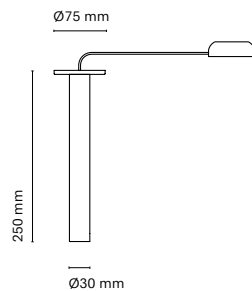

BCN 30 Down

Index protection IP20	Colour temp. 2700K / 3000K
Step McAdam 3-SDCM	Technology LED
Driver Included	Guarantee 5 years
CRI > 90	Class II
Lifetime 50.000h L80B20	Voltage 230V

06641-
BCN 30 Down 250 mm
(false ceiling)

Cut-out 60mm