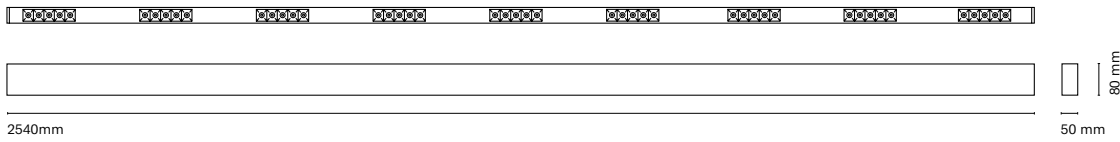

16610- Infinity Dot Down   16620- Infinity Dot Air