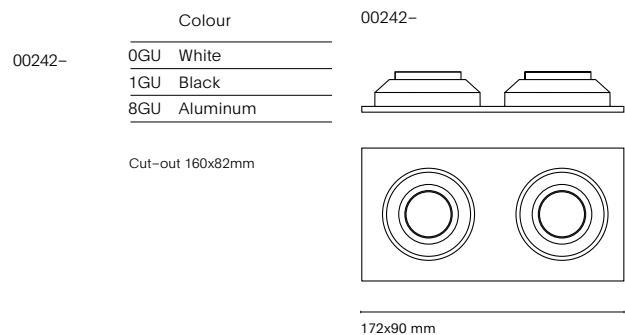

Colour	CRI/Temp.	Angle	Led	Dimming	Emergency
00241-	0 White	H 90 / 2700K	2 20°	0 780 lm / 6W**	- On-Off	- No Emergency
	1 Black	E 90 / 3000K	4 40°	1 1070 lm / 9W	R* Edge Cut	EM Kit 1h
	8 Aluminum	F 90 / 4000K	6 60°	2 1400 lm / 13W	D* Dali push	
		D* 90 / 18-30K			B Bluetooth	
					Z Zigbee	

* Dim to warm (1800K - 3000K): Only available with 6W dimmable version.

** Dim to warm 635lm / 6W

	Colour	CRI/Temp.	Angle	Led	Dimming	Emergency
00242-	0 White	H 90 / 2700K	2 20°	0 2x 780 lm / 6W**	- On-Off	- No Emergency
	1 Black	E 90 / 3000K	4 40°	1 2x 1070 lm / 9W	R* Edge Cut	EM Kit 1h
	8 Aluminum	F 90 / 4000K	6 60°	2 2x 1400 lm / 13W	D* Dali push	
		D* 90 / 18-30K			B Bluetooth	
					Z Zigbee	

* Dim to warm (1800K - 3000K): Only available with 6W dimmable version.

** Dim to warm 635lm / 6W