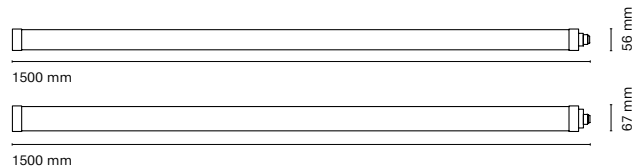

Waterproof luminaire IP65.

Index protection IP65	Colour temp. 4000K
IK 08	Technology LED
Driver Included	Guarantee 3 years
CRI 80	Class II
Lifetime 30.000h L80B20	Voltage 220-240V

Saggita

SA450B-2

	Colour Spotlight /Reflector	CRI/Temp.	Angle	Led	Dimming	Accessories	
SA436A-2	White	90 / 4000K	120°	3960lm / 36W	No dimming	SA000C-6	Kit suspension Grey
SA450B-2	White	90 / 4000K	120°	5500lm / 50W	No dimming		

ES
Luminaria estanca IP65.

FR
Luminaire étanche IP65.

IT
Apparecchio impermeabile IP65.