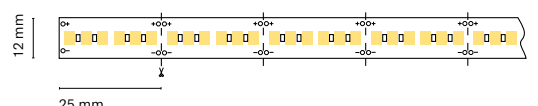

Recommended length (max.) 5 m
Profile Essential
Dimension 5000x12x4mm
Cut 25 mm / 6 LED
Roll 10m for 3000 / 4000K

- 5 m
- Essential
- 25 mm
- 3 years

ES
Gran variedad de potencias y temperaturas de color gracias al LED 2835 IP 66