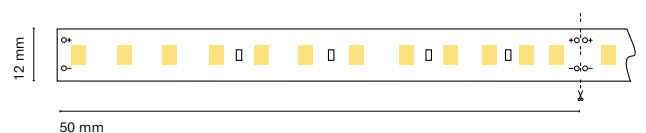

50 m Essential 100 mm 5 years

	Temperature	Density	Lumen output	Power
21613-H/20	2700K	140 leds/m	1710 lm/m	14,4 W/m
21613-E/20	3000K	140 leds/m	1850 lm/m	14,4 W/m
21613-F/20	4000K	140 leds/m	1920 lm/m	14,4 W/m

Recommended length (max.) 20 m
Profile Essential
Dimension 20000x12x4mm
Cut 50 mm / 8 LED