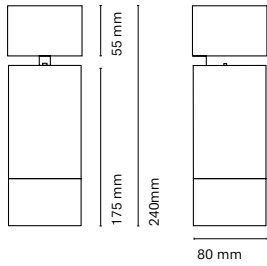

Owwl Surface

26132-

	Colour	CRI/Temp.	Angle	Led	Dimming
26132-	0 White	H 90 / 2700K	Z Zoom 20-60°	2 1500lm /12W	On-off
	1 Black	E 90 / 3000K		3 2000lm /18W	D Dali push
		F 90 / 4000K		4 3000lm /26W	B* Dali no push
		W 90 / 3500K			

* Only 3000 lm