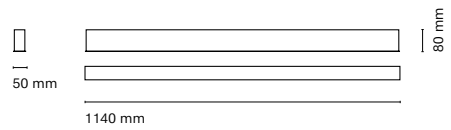

16214-
Infinity Microprismatic IP43 1140mm

16205-
Infinity Frame Opal IP43 1420mm