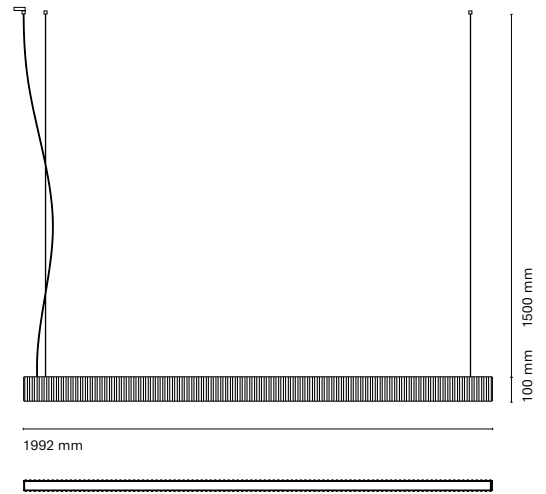

31607-
Dune Suspensión Opal 1992 mm