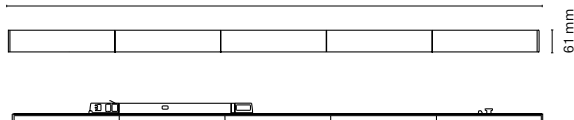

Linje

23510-

1493 mm

	Colour	CRI/Temp.	Angle	Led	Dimming
23510-	0 White	C 80 / 3000K	6 60°	9 8000 lm / 50 W *	- On-Off
	1 Black	N 80 / 4000K	9 90°		D Dali push
	A Double Asym				

* Adjustable power; 8000lm / 50W, 7200lm / 45W, 6400lm / 40W, 5600lm / 35W