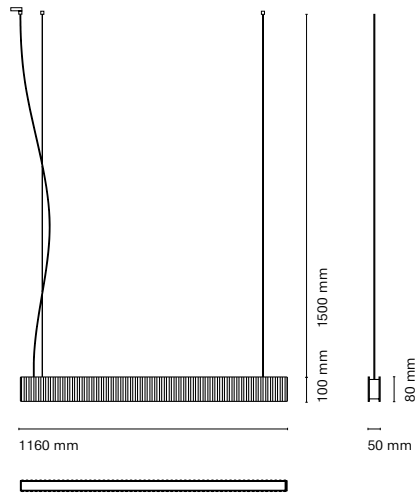

31604-
Dune Suspensión Opal 1160 mm