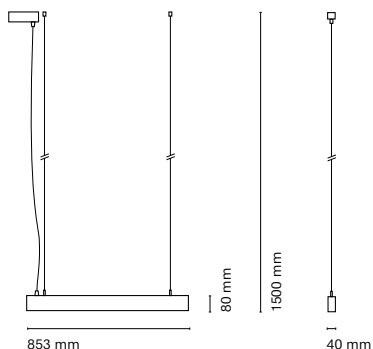

16122-
Infinity Air Opal 573mm

16132-
Infinity Air Microprismatic 573mm

16142-
Infinity Air Opal IP43 573mm

16152-
Infinity Air Microprismatic IP43 573mm

16123-
Infinity Air Opal 853mm

16133-
Infinity Air Microprismatic 853mm

16143-
Infinity Air Opal IP43 853mm

16153-
Infinity Air Microprismatic IP43 853mm

16124-
Infinity Air Opal 1133mm

16134-
Infinity Air Microprismatic 1133mm

16144-
Infinity Air Opal IP43 1133mm

16154-
Infinity Air Microprismatic IP43 1133mm

Infinity Air

	Colour	CRI/Temp.	Led	Dimming
16122-	0 White	H 90 / 2700K	L 1541 lm / 13W	On-Off
16132-	1 Black	E 90 / 3000K	H 2827 lm / 23,8W	D* Dali push
16142-	2 Grey	F 90 / 4000K	A* 2150-2280 lm / 14,2W	B* Bluetooth
16152-		T* 80 / 27-65K	B* 3040-3240 lm / 21,4W	C Cord Switch
				I Intelligent

	Colour	CRI/Temp.	Led	Dimming	Emergency
16123-	0 White	H 90 / 2700K	L 2311 lm / 19,5W	- On-Off	- No Emergency
16133-	1 Black	E 90 / 3000K	H 4240 lm / 37,5W	D* Dali push	EM Kit 1h
16143-	2 Grey	F 90 / 4000K	A* 3225-2420 lm / 21,3W	B* Bluetooth	
16153-		T* 80 / 27-65K	B* 4560-4860 lm / 32,1W	C Cord Switch	
				I Intelligent	

	Colour	CRI/Temp.	Led	Dimming	Emergency
16124-	0 White	H 90 / 2700K	L 3082 lm / 26W	- On-Off	- No Emergency
16134-	1 Black	E 90 / 3000K	H 5654 lm / 47,6W	D* Dali push	EM Kit 1h
16144-	2 Grey	F 90 / 4000K	A 4300-4560 lm / 28,4W	B* Bluetooth	
16154-		T* 80 / 27-65K	B 6080-6480 lm / 42,8W	C Cord Switch	
				I Intelligent	

* Asterisk indicates the combination Tuneable White

**With the Intelligent Dimming system, the length of the luminaire is +50mm

• Customization options available under request:
Special colors (minimum units)