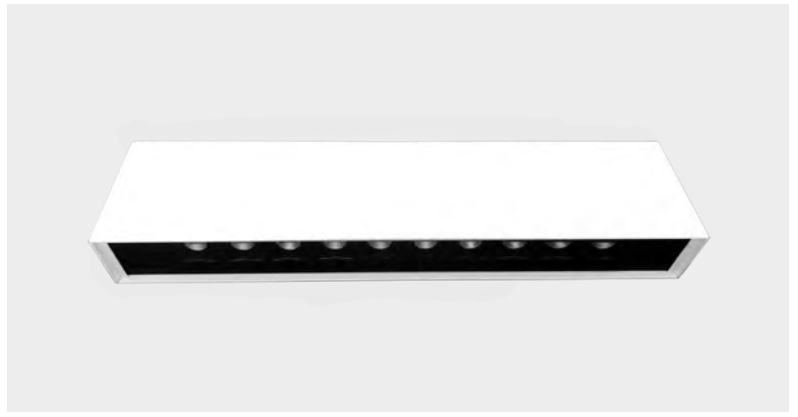

Colour	CRI/Temp.	Angle	Led	Dimming
16651-	0 White	H 90 / 2700K	1 12°	0 620 lm / 5W	On-Off
	1 Black	E 90 / 3000K	3 34°	1 1050 lm / 10W	N Dali no-push
	2 Grey	F 90 / 4000K	4 48°		

	Colour	CRI/Temp.	Angle	Led	Dimming
16652-	0 White	H 90 / 2700K	1 12°	1 1240 lm / 10W	On-Off
	1 Black	E 90 / 3000K	3 34°	3 2100 lm / 20W	N Dali no-push
	2 Grey	F 90 / 4000K	4 48°