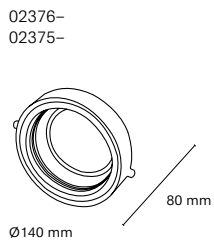

Kardan M

Index protection
IP20

Flicker
Flicker free

Step McAdam
2-SDCM

Driver
Included

CRI
> 90

Lifetime
50.000h L80B20

Colour temp.
2700K / 3000K / 4000K

Technology
LED

Guarantee
5 years

Class
II

Voltage
230V

Bluetooth
>20m