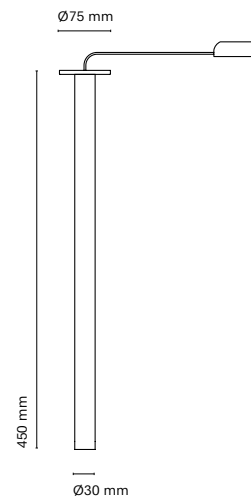

06643-
BCN 30 Down 450 mm
(false ceiling)

	Colour	CRI/Temp.	Angle	Led	Dimming
06641-	0 White	H 90 / 2700K	1 15°	0 660 lm / 6W	On-Off
06642-	1 Black	E 90 / 3000K	2 25°		N Dali no-push
06643-	A Copper	F 90 / 4000K			D Dali push
	D Gold				
	G Graphite				

Accessories

06790-	Front Ring	Colour
		0 White
		1 Black
		A Copper
		D Gold
		R Red
		G Graphite