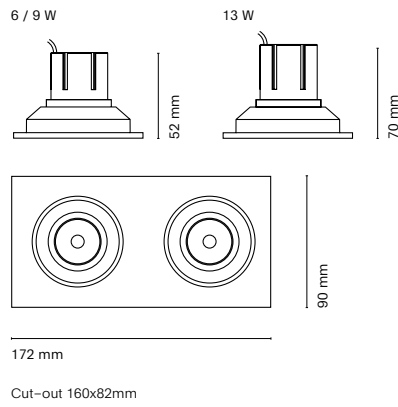

00242-
Inox S 172x90 mm Adjustable