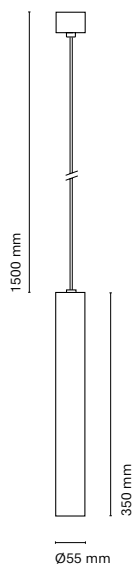

Colour	CRI/Temp.	Angle	Led	Dimming
06701-	0 White	H 90 / 2700K	2 20°	0 760 lm / 6W**	On-Off
06702-	1 Black	E 90 / 3000K	4 40°	1 1030 lm / 9W	R* Edge cut
06703-	2 Grey	F 90 / 4000K	6 60°		N*** DALI no-push
	A Copper	W 90 / 3500K			
	D Gold	D* 90 / 18-30K			
	G Graphite				

* Dim to warm (1800K - 3000K): Only available with 6W dimmable version.

** Dim to warm 635lm / 6W

*** Not available 06701-

Accessories

15045-1

Honeycomb

• Customization options available under request:
Special colors (minimum units)