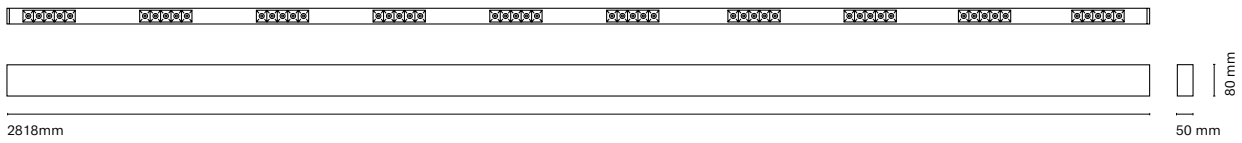

Colour	CRI/Temp.	Angle	Led	Dimming	Emergency
16607-	0 White	H 90 / 2700K	1 12°	5 4340 lm / 35W	- On-Off	- No emergency
16617- *	1 Black	E 90 / 3000K	3 34°	8 7350 lm / 70W	D Dali push	EM 1H Kit
16707-	2 Grey	F 90 / 4000K	4 48°		B Bluetooth	
					I* Intelligent	
	Colour	CRI/Temp.	Angle	Led	Dimming	Emergency
16608-	0 White	H 90 / 2700K	1 12°	5 4960 lm / 40W	- On-Off	- No emergency
16618- *	1 Black	E 90 / 3000K	3 34°	9 8400 lm / 80W	D Dali push	EM 1H Kit
16708-	2 Grey	F 90 / 4000K	4 48°		B Bluetooth	
					I* Intelligent	
	Colour	CRI/Temp.	Angle	Led	Dimming	Emergency
16609-	0 White	H 90 / 2700K	1 12°	6 5580 lm / 45W	- On-Off	- No emergency
16619- *	1 Black	E 90 / 3000K	3 34°	9 6450 lm / 90W	D Dali push	EM 1H Kit
16709-	2 Grey	F 90 / 4000K	4 48°		B Bluetooth	
					I* Intelligent	
	Colour	CRI/Temp.	Angle	Led	Dimming	Emergency
16610-	0 White	H 90 / 2700K	1 12°	7* 6200 lm / 50W	- On-Off	- No emergency
16620- *	1 Black	E 90 / 3000K	3 34°	9 10500 lm / 100W	D Dali push	EM 1H Kit
	2 Grey	F 90 / 4000K	4 48°		B Bluetooth	
					I* Intelligent	

• Customization options available under request:
Special colors (minimum units)

* Asterisk indicates combination Intelligent