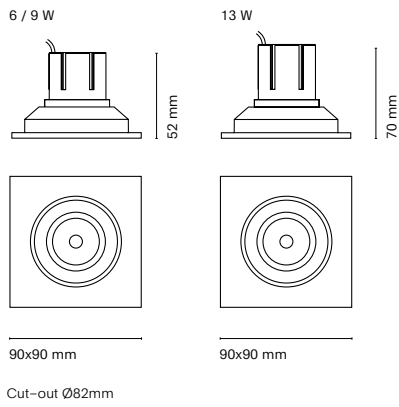

00241-
Inox S 90x90 mm Adjustable