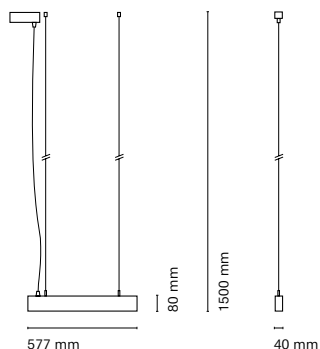

16122-
Infinity Air Opal 573mm

16132-
Infinity Air Microprismatic 573mm

16142-
Infinity Air Opal IP43 573mm

16152-
Infinity Air Microprismatic IP43 573mm

16123-
Infinity Air Opal 853mm

16133-
Infinity Air Microprismatic 853mm

16143-
Infinity Air Opal IP43 853mm

16153-
Infinity Air Microprismatic IP43 853mm

16124-
Infinity Air Opal 1133mm

16134-
Infinity Air Microprismatic 1133mm

16144-
Infinity Air Opal IP43 1133mm

16154-
Infinity Air Microprismatic IP43 1133mm

Infinity Air

	Colour	CRI/Temp.	Led	Dimming
16122-	0 White	H 90 / 2700K	L 1541 lm / 13W	On-Off
16132-	1 Black	E 90 / 3000K	H 2827 lm / 23,8W	D* Dali push
16142-	2 Grey	F 90 / 4000K	A* 2150-2280 lm / 14,2W	B* Bluetooth
16152-		T* 80 / 27-65K	B* 3040-3240 lm / 21,4W	C Cord Switch
				I Intelligent

	Colour	CRI/Temp.	Led	Dimming	Emergency
16123-	0 White	H 90 / 2700K	L 2311 lm / 19,5W	- On-Off	- No Emergency
16133-	1 Black	E 90 / 3000K	H 4240 lm / 37,5W	D* Dali push	EM Kit 1h
16143-	2 Grey	F 90 / 4000K	A* 3225-2420 lm / 21,3W	B* Bluetooth	
16153-		T* 80 / 27-65K	B* 4560-4860 lm / 32,1W	C Cord Switch	
				I Intelligent	

	Colour	CRI/Temp.	Led	Dimming	Emergency
16124-	0 White	H 90 / 2700K	L 3082 lm / 26W	- On-Off	- No Emergency
16134-	1 Black	E 90 / 3000K	H 5654 lm / 47,6W	D* Dali push	EM Kit 1h
16144-	2 Grey	F 90 / 4000K	A 4300-4560 lm / 28,4W	B* Bluetooth	
16154-		T* 80 / 27-65K	B 6080-6480 lm / 42,8W	C Cord Switch	
				I Intelligent	

* Asterisk indicates the combination Tuneable White

**With the Intelligent Dimming system, the length of the luminaire is +50mm

• Customization options available under request:
Special colors (minimum units)