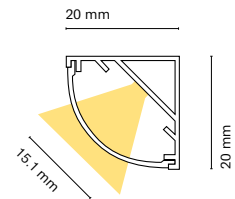

22007

Low recessed profile

ES Perfil empotrable bajo
FR Profil encastré bas
IT Profilo baddo da incasso

Material
AL6063-T5

Application
Recessed

Inner dimension
12,3 mm

Maximum power
20W

	Colour	Lenght
22007-	0 White	200 200 cm
	1 Black	150 150 cm
	8 Silver	100 100 cm
	050	50 cm

Accessories

		Lenght
22303-	Transparent diffuser (loss by diffuser 5%)	200 200 cm
22304-	Opal diffuser (loss by diffuser 30%)	150 150 cm
22312-	Black diffuser (loss by diffuser 80%)	100 100 cm
		050 50 cm
22525-	End cap with hole	
22526-	End cap without hole	
22541-	Dock + clip for false ceiling	

22303-
22304-

22312-

22525-
22526-

22004

45° profile (led strip 15,1mm)

ES Perfil 45° (tira led 15,1mm)
FR Profil 45° (ruban 15,1mm)
IT Profilo 45° (luce a led 15,1mm)

Material
AL6063-T5

Application
Surface

Inner dimension
15,1 mm

Maximum power
20W

	Colour	Lenght
22004-	8 Silver	200 200 cm
		150 150 cm
		100 100 cm
	050	50 cm

Accessories

		Lenght
22305-	Transparent diffuser (loss by diffuser 5%)	200 200 cm
22306-	Opal diffuser (loss by diffuser 30%)	150 150 cm
		100 100 cm
		050 50 cm
22510-	End cap with hole	
22511-	End cap without hole	
22512-	Fixation clip	

22305-
22306-

22510-
22511-

22512-