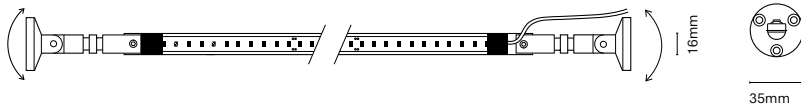

21501-
230V set

21505-
24V set