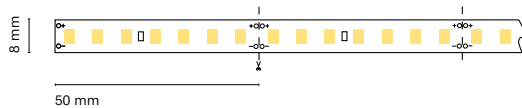

5 m Rec 50 mm 3 years

	Temperature	Density	Lumen output	Power
21033-G	2700K	180 leds/m	1450 lm/m	14,4 W/m
21033-C	3000K	180 leds/m	1480 lm/m	14,4 W/m
21033-N	4000K	180 leds/m	1500 lm/m	14,4 W/m
21033-C/30	3000K	180 leds/m	1480 lm/m	14,4 W/m
21033-N/30	4000K	180 leds/m	1500 lm/m	14,4 W/m

Recommended length (max.) 5 m
Profile Essential
Dimension 5000x10x2mm
Cut 33 mm / 6 LED
Roll 30m for 3000 / 4000K