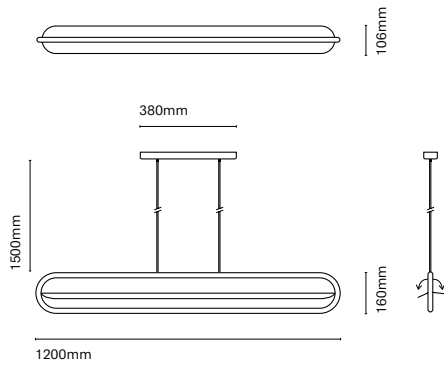

31125-
Bow Suspended H1200