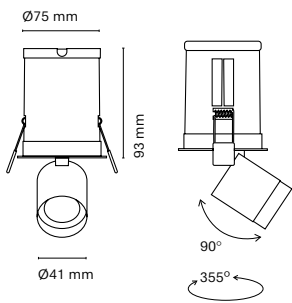

Colour	CRI/Temp.	Angle	Led	Dimming	Emergency
06812-	0 White	H 90 / 2700K	1 15°	0 600 lm / 6W	- On-Off	- No Emergency
	1 Black	E 90 / 3000K	2 24°	1 900 lm / 9W	D Dali push	EM Kit 1h
		F 90 / 4000K	3 36°		B Bluetooth	
				4 50°	Z Zigbee	

Accessories

06891- Honeycomb