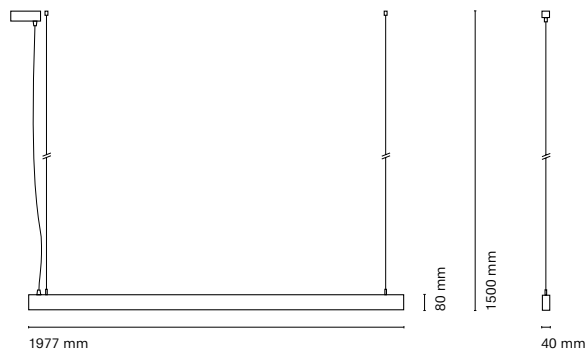

- 16127-
  Infinity Air Opal 1973 mm
- 16137-
  Infinity Air Microprismatic 1973mm
- 16147-
  Infinity Air Opal IP431973 mm
- 16157-
  Infinity Air Microprismatic IP43 1973mm