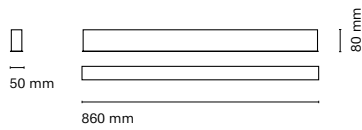

16213-
Infinity Microprismatic IP43 860mm

16204-
Infinity Frame Opal IP43 1140mm