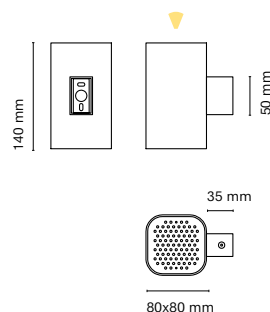

PLATINUM Wall is a wall luminaire with a unique aesthetic thanks to its rounded edges. Although it may seem a very rigid shape, it is possible to tilt the direction of the light source and that allows a very good control of the lighting. Available in all RAL color chart and also in an electrolytic coating for finishes in gold, copper and graphite. Within the same family we find its version as a surface downlight.

Index protection IP20	Colour temp. 2700K / 3000K / 4000K
Flicker Flicker free	☉ Dim to warm 1800K-3000K
Step McAdam 3-SDCM	Technology LED
Driver Included	Guarantee 5 years
CRI > 90	Class I
Lifetime 50.000h L80B20	Voltage 230V

08351-

08352-