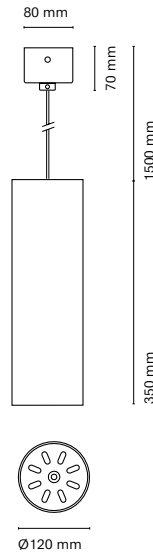

06732-
Bcn 120 Air 350 mm