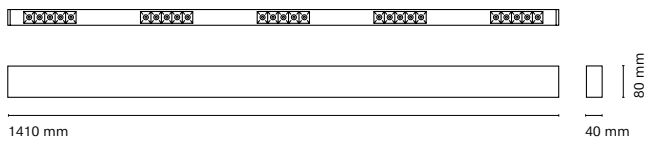

16606- Infinity Dot Down   16616- Infinity Dot Air   16706- Infinity Dot Frame