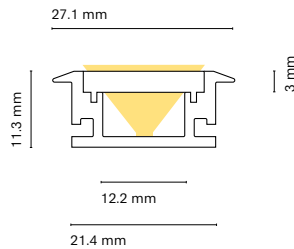

15621

Flooring step aluminium profile

ES Perfil de aluminio pisable
FR Profil aluminium bord d'escalier/nez de marche
IT Profilo di alluminio a pavimento

Material
AL6063-T5

Application
Recessed

Inner dimension
12.2 mm

Maximum power
20W

	Colour	Lenght
15621-	8 Silver	200 200 cm
		150 150 cm
		100 100 cm
		050 50 cm

15752

Aluminum bendable profile

ES Perfil de aluminio curvable
FR Profilé aluminium courbable
IT Profilo di alluminio curvabile

Material
AL6063-T5

Application
Surface

Inner dimension
10.2 mm

Maximum power
15W

	Colour	Lenght
15752-	8 Silver	200 200 cm
		150 150 cm
		100 100 cm
		050 50 cm

Accessories

		Lenght
15623-	Opal diffuser (loss by diffuser 30%)	200 200 cm
		150 150 cm
		100 100 cm
		050 50 cm
15622-	Fixing profile support	
15624-	End cap profile whitout hole	
15625-	End cap profile whit hole	

Accessories

		Lenght
15753-	Opal diffuser (loss by diffuser 40%)	200 200 cm
		150 150 cm
		100 100 cm
		050 50 cm
	** Minimun radius curvature 250mm	
15754-	End cap profile whitout hole	
15755-	End cap profile whit hole	
15756-	Fixing support