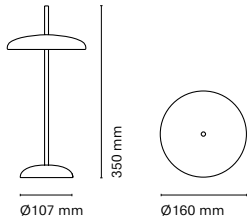

Not only does it allow for position and height adjustments, but it also achieves a perfect combination of simplicity and personality adding a distinctive touch to any environment, transforming it into an intimate and warm space.

31100-

- 3-Position touch dimmer: High 100%: 5h of autonomy
  Medium 50%: 10h of autonomy
  Low 25%: 30h of autonomy

	Colour	CRI/Temp.	Led
31100-	● 1 Black (RAL 9011)	S 80 / 23-27-30K	0 500lm / 3W
	● B Blue Grey (RAL 7031)		
	● C Coral Red (RAL 3016)		
	● J Cement Grey (RAL 7033)		
	● P Pebble Grey (RAL 7032)		
	● Q Honey Yellow (RAL 1005)		

- Customization options available under request:
  Special colors (minimum units)