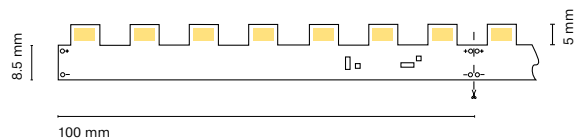

Dimension 5000x8x2mm

Cut 100 mm / 7 LED

ES
Tira LED flexible esquinera IP20.

FR
Bande LED flexible d'angle IP20.

IT
Striscia LED flessibile ad angolo IP20

Sagrada Familia

Direct 230V power suitable for outdoor use.
Up to 100m of length without drop of tension
divisible every 10 or 20cm