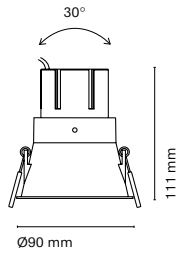

13 W

Cut-out 85mm