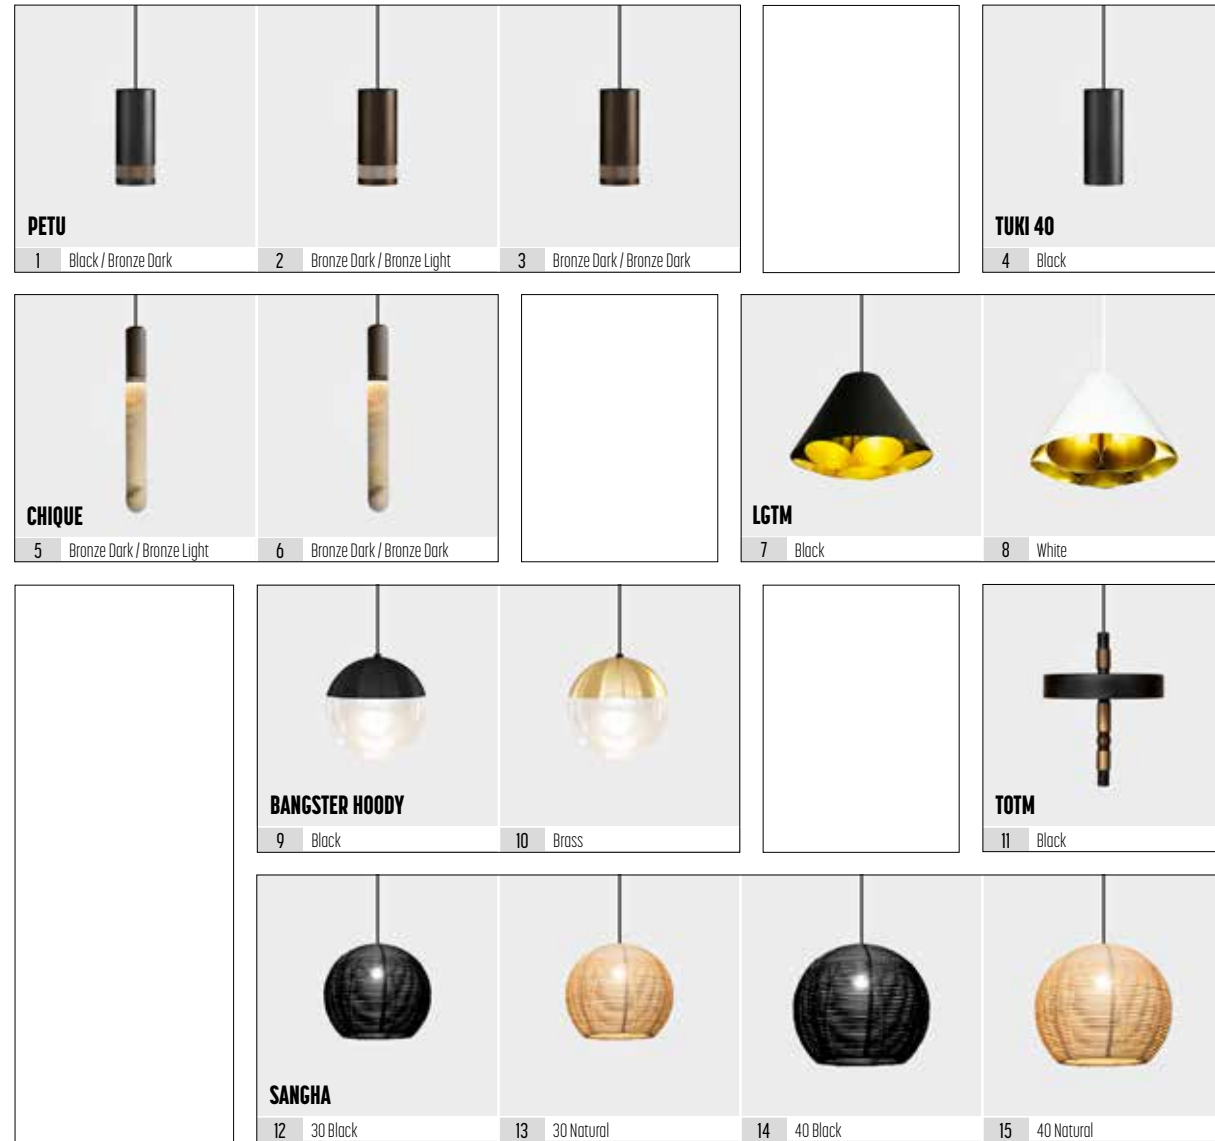

KITN
design dark studio

DARK[®]

— KITN TYPES —

— SPOT TYPES —

Spots are standard in the same color as the color chosen for the profile.

If you haven't found what you are looking for, **contact us**, we can make it happen!

— PENDANT TYPES —

If you haven't found what you are looking for, **contact us**, we can make it happen!

SPOTS

KITN 1
 2400 mm 2660-BB-S-H-K
 2400 mm 2660-BB-5-065

SPOTS
 p. 217

KITN 2
 3000 mm 2661-BB-S-H-K
 3000 mm 2661-BB-5-065