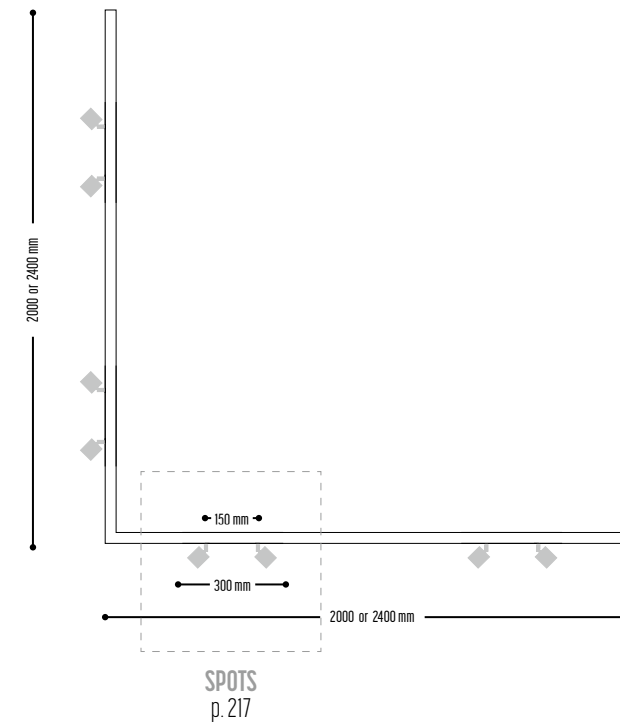

GUID

BB	COLORS	02	Black
		03	White
		10	Alu Satinated
		150	Bronze Light (BRL)
		151	Bronze Dark (BRD)
S	SPOTS	5	TOOI
CCC	CCC	065	OPARSI (MAX 50 W)
HONEYCOMB		ACCESSORIES p. XX	

LED

BB	COLORS	02	Black
		03	White
		10	Alu Satinated
		150	Bronze Light (BRL)
		151	Bronze Dark (BRD)
S	SPOTS	1	TIKI
		2	TUKI
		3	PETI
		4	PETU
H	COLOR TEMP	2	2700K
		3	3000K
		4	4000K
K	DRIVER	1	No driver
		0	Non dimmable (extern)
		3	Dali (extern)
		4	Phase cut (extern)
HONEYCOMB		ACCESSORIES p. XX