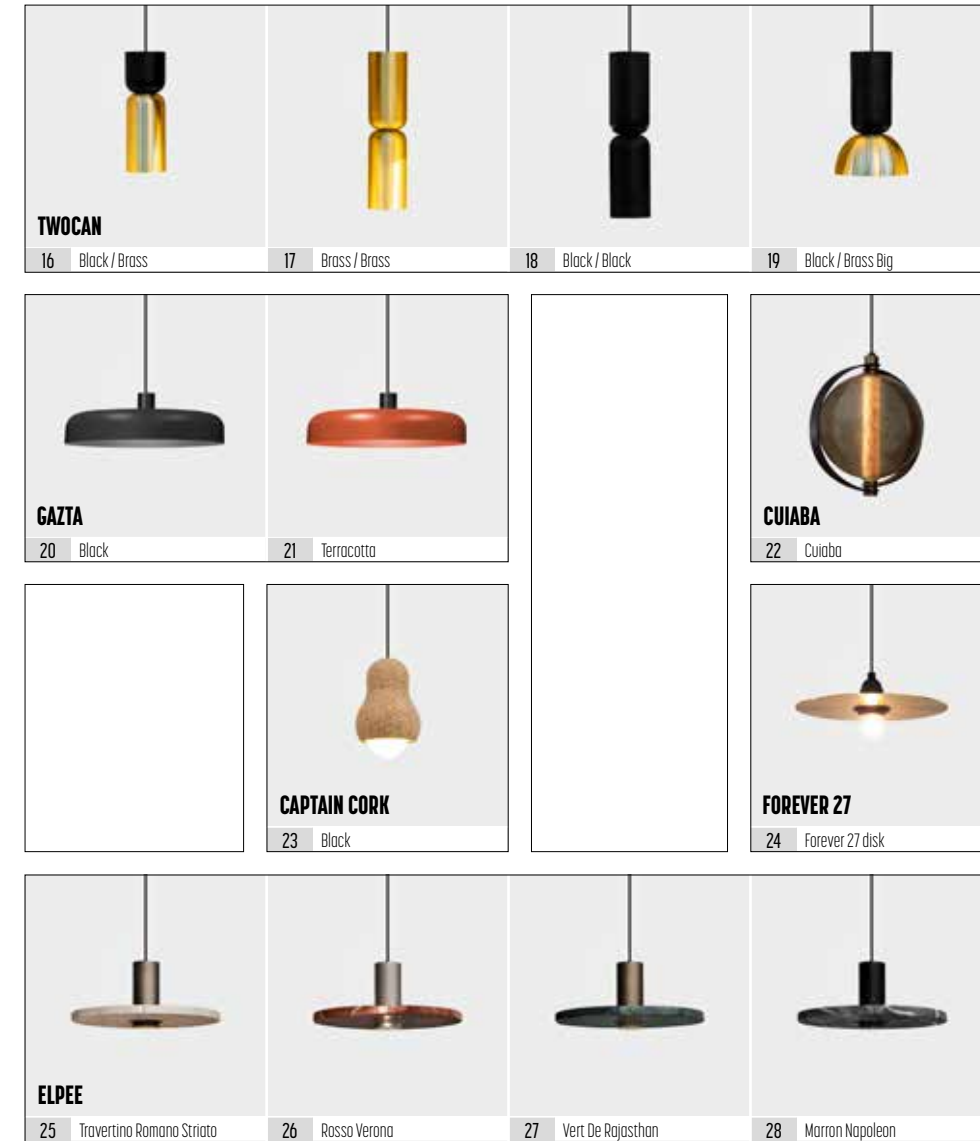

KITN
design dark studio

DARK[®]

— KITN TYPES —

— SPOT TYPES —

Spots are standard in the same color as the color chosen for the profile.

If you haven't found what you are looking for, **contact us**, we can make it happen!

— PENDANT TYPES —

If you haven't found what you are looking for, **contact us**, we can make it happen!

SPOTS

KITN 1
 2400 mm 2660-BB-S-H-K
 2400 mm 2660-BB-5-065

SPOTS
 p. 217

KITN 2
 3000 mm 2661-BB-S-H-K
 3000 mm 2661-BB-5-065