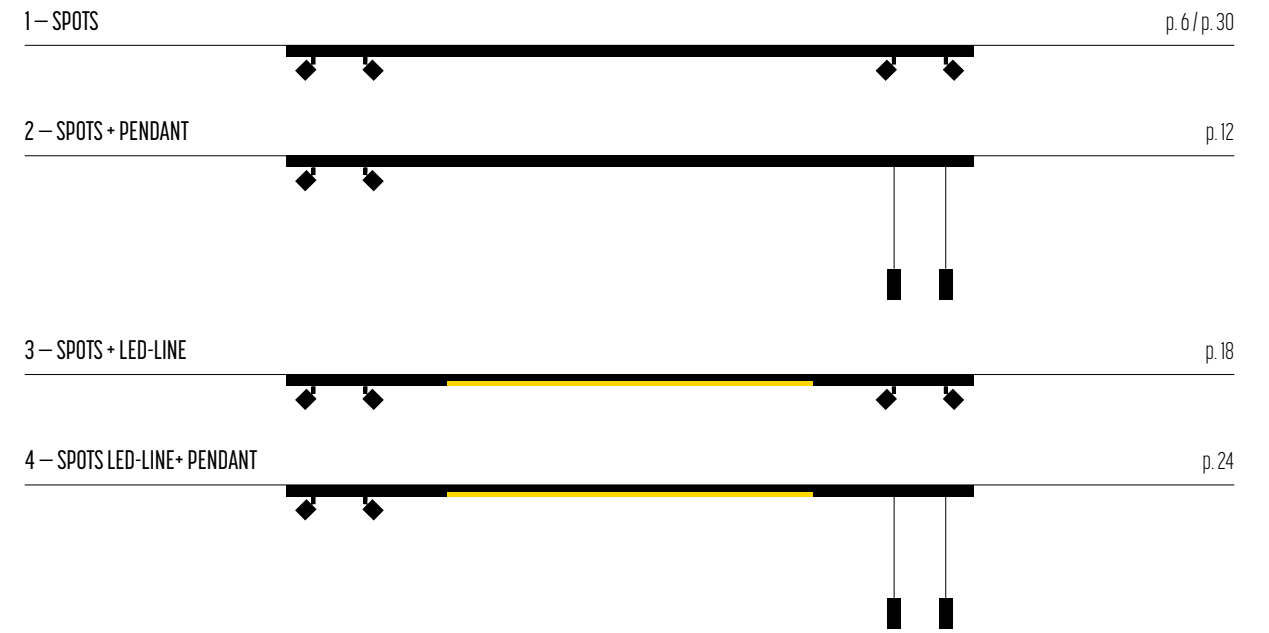

KITN
design dark studio

DARK[®]

— KITN TYPES —

— SPOT TYPES —

Spots are standard in the same color as the color chosen for the profile.

If you haven't found what you are looking for, **contact us**, we can make it happen!

— PENDANT TYPES —

If you haven't found what you are looking for, **contact us**, we can make it happen!

SPOTS

KITN 1
 2400 mm 2660-BB-S-H-K
 2400 mm 2660-BB-5-065

SPOTS
 p. 217

KITN 2
 3000 mm 2661-BB-S-H-K
 3000 mm 2661-BB-5-065