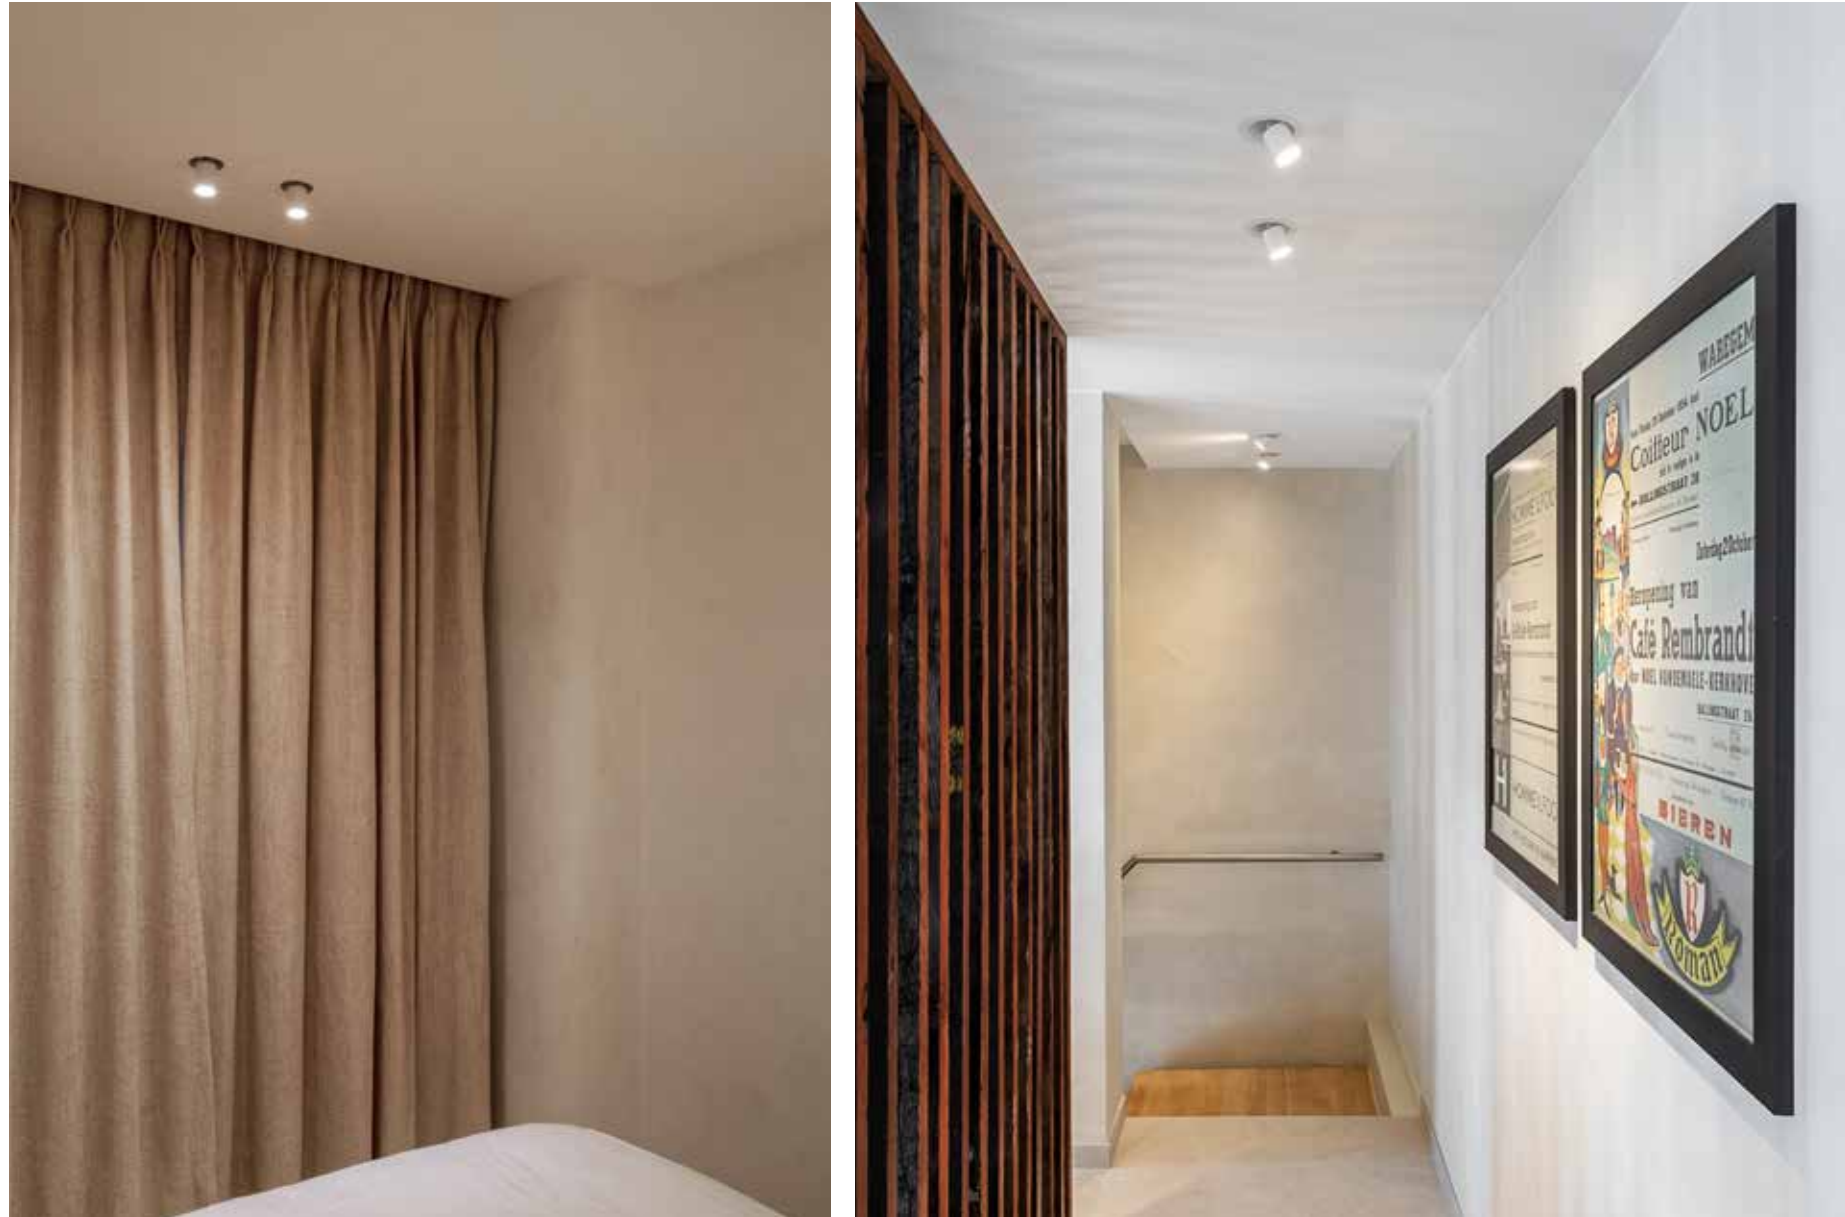

BB(B)	COLORS	02	Black	
		03	White	
EFF	CRI • LUMENOUTPUT	907	>90 CRI • lx 600 Lm / 350 mA / 6,4 W	
		GG	REFLECTOR	22 22° 34 34° 54 54°
H	COLOR TEMP.	2	2700K	
		3	3000K	
II(I)	INSIDE COLOR	02	Black	
		03	White	
		112	Gold	
K	DRIVER	1	No driver	
		0	Non dimmable (extern)	
		3	Dali (extern)	
		4	Phase cut (extern)	

Alu