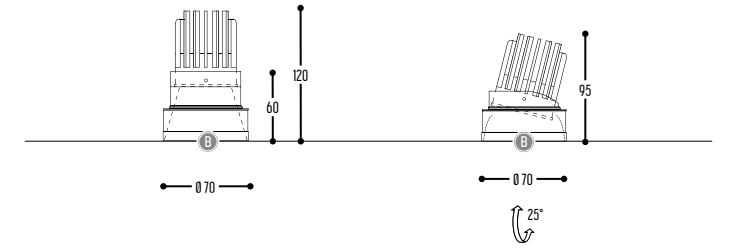

MAGNIQUE DEEP
3001-BB(B)-907GGH-K

MAGNIQUE MOVE
3002-BB(B)-907GGH-K