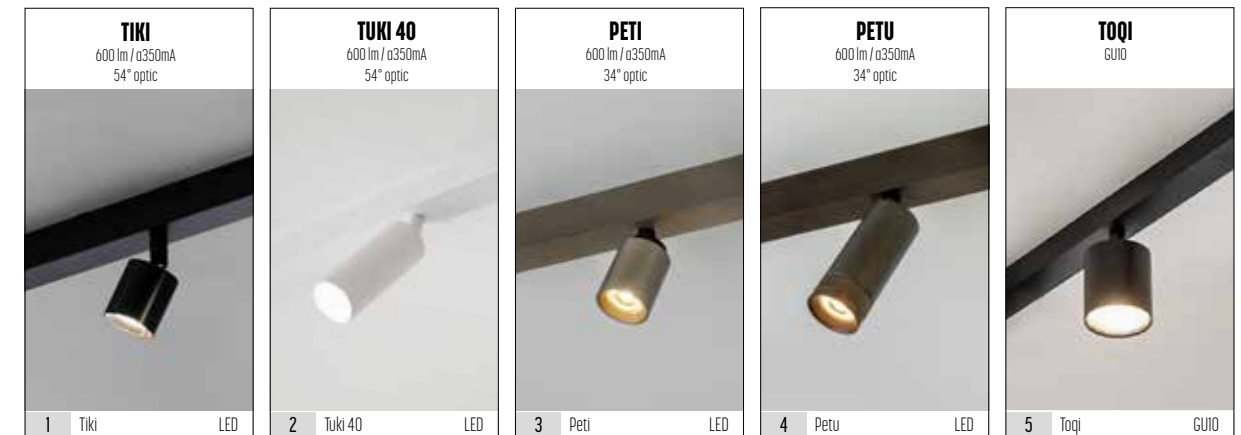

KITN
design dark studio

DARK[®]

— KITN TYPES —

— SPOT TYPES —

Spots are standard in the same color as the color chosen for the profile.

If you haven't found what you are looking for, **contact us**, we can make it happen!