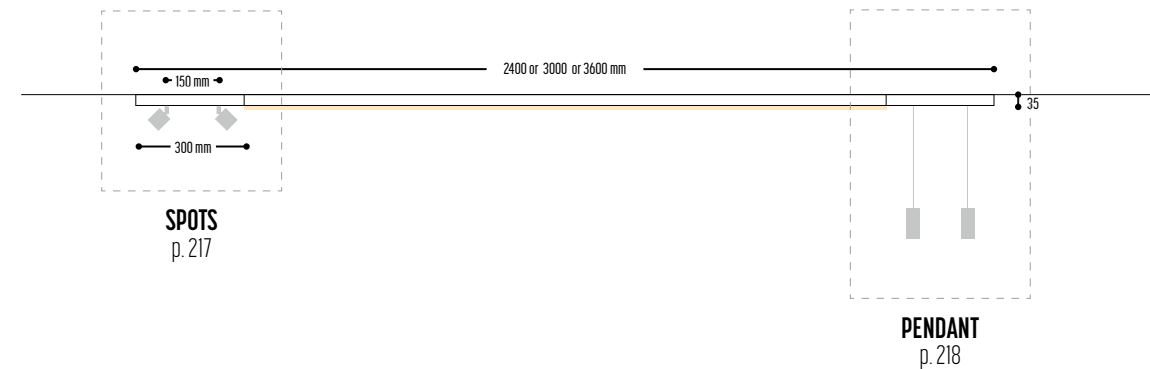

SPOTS + LED-LINE + PENDANT

1. **KITN 6**
   2400 mm 2680-BB-S-28PH-K-M
   3000 mm 2681-BB-S-28PH-K-M
   3600 mm 2682-BB-S-28PH-K-M

LED		02	Black		
		03	White		
BB	COLORS	10	Alu Satinated		
		150	Bronze Light (BRL)		
		151	Bronze Dark (BRD)		
S	SPOTS	1	TIKI		
		2	TUKI		
		3	PETI		
		4	PETU		
FF	LED	28	>90 CRI • 1450Lm/m / 28,8 W/M / 24 Vdc		
G	DIFFUSER	P	Plexi		
H	COLOR TEMP	2	2700K		
		3	3000K		
		4	4000K		
		K	DRIVER	1	No driver
0	Non dimmable (extern)				
3	Dali (extern)				
4	Phase cut (extern)				
M	PENDANT	X	Make your choice p.220		
HONEYCOMB		ACCESSORIES p. XX