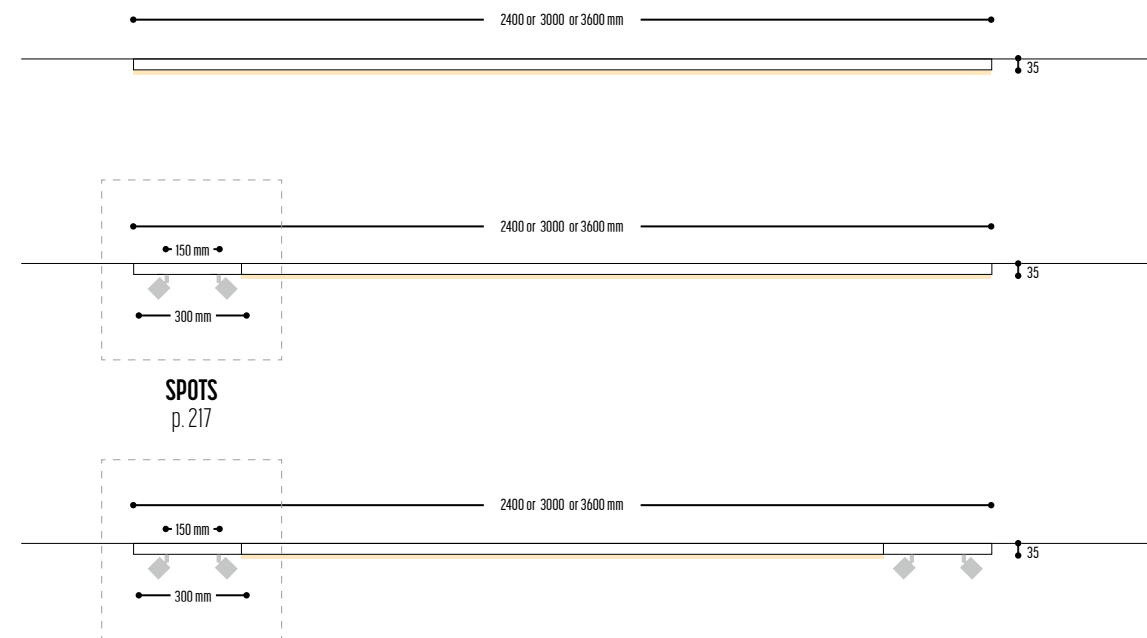

SPOTS + LED-LINE

- KITN 3**
 2400 mm 2665-BB-28PH-K
 3000 mm 2666-BB-28PH-K
 3600 mm 2667-BB-28PH-K

- KITN 4**
 2400 mm 2670-BB-S-28PH-K
 3000 mm 2671-BB-S-28PH-K
 3600 mm 2672-BB-S-28PH-K

- KITN 5**
 2400 mm 2675-BB-S-28PH-K
 3000 mm 2676-BB-S-28PH-K
 3600 mm 2677-BB-S-28PH-K