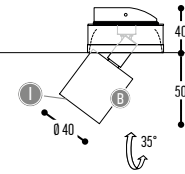

BB(B)	COLORS	02	Black	
		03	White	
EFF	CRI • LUMENOUTPUT	907	>90 CRI • lx 600 Lm / 350 mA / 6,4 W	
		GG	REFLECTOR	22 22° 34 34° 54 54°
H	COLOR TEMP.	2	2700K	
		3	3000K	
II(I)	INSIDE COLOR	02	Black	
		03	White	
		112	Gold	
K	DRIVER	1	No driver	
		0	Non dimmable (extern)	
		3	Dali (extern)	
		4	Phase cut (extern)	

Alu