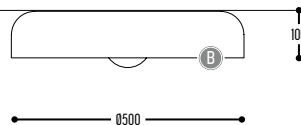

GAZTA WALL G9

3024-BB(B)-071

G9-LAMP:
to be ordered separately