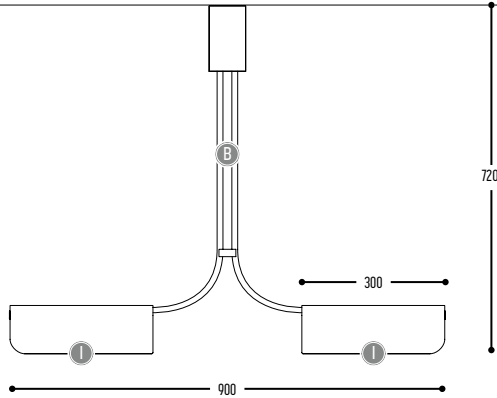

BENDIT S

3454-BB(B)-H-ii(i)-K

BB(B)	COLORS	02		Black
		03		White
		10		Alu Satinated
FF	LED	26	>90 CRI • 2X 620 Lm / 26 W/m	
		2	2700 K	
H	COLOR TEMP.	3	3000 K	
		4	4000 K	
		3	3000 K	
ii(i)	COLORS	02		Black
		03		White
		10		Alu Satinated
		151		Bronze Dark
K	DRIVER	1	No driver	
		0	Non dimmable (intern)	
		3	Dali (extern)	
		4	Phase cut (intern)	

Metal-Alu