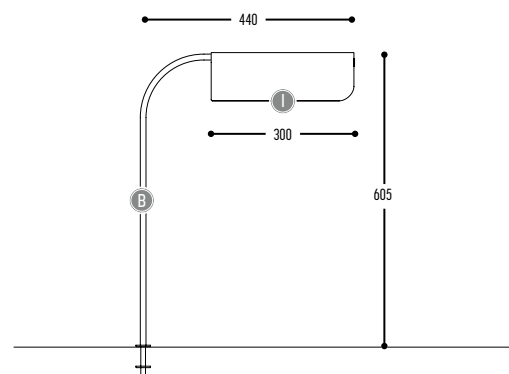

BENDIT TABLE

3453-BB(B)-H-II(I)-K

BB(B)	COLORS	02		Black
		03		White
		10		Alu Satinated
FF	LED	26	>90 CRI • 620 Lm / 26 W/m	
		2	2700 K	
H	COLOR TEMP.	3	3000 K	
		4	4000 K	
II(I)	COLORS	02		Black
		03		White
		10		Alu Satinated
		151		Bronze Dark
K	DRIVER	1	No driver	
		0	Non dimmable (extern)	
		3	Dali (extern)	
		4	Phase cut (extern)	

Metal-Alu