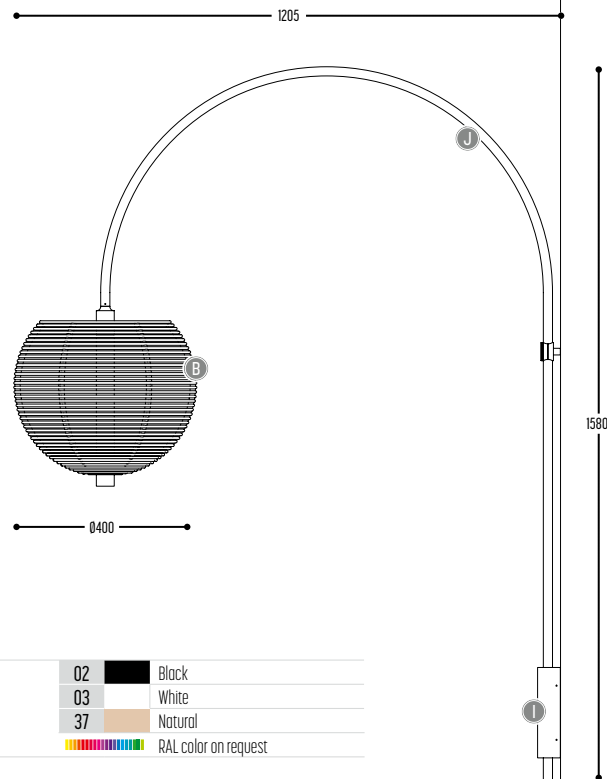

FRIENDZ Wall

3530-BB-904H-II(I)-JJ-K

BB	COLORS	02		Black
		03		White
		37		Natural
				RAL color on request
EFF	CRI • LUMENOUTPUT	904	>90 CRI • 400 Lm / 250 mA / 4,2 W	
H	COLOR TEMP.	2	2700 K	
		3	3000 K	
II(I)	COLOR	02		Black
		03		White
		151		Bronze Dark
JJ	COLOR	02		Black
		03		White
K	DRIVER	1	No driver	
		0	Non dimmable (extern)	
		3	Dali (extern)	
		4	Phase cut (extern)	

Metal-Rattan-Alabaster