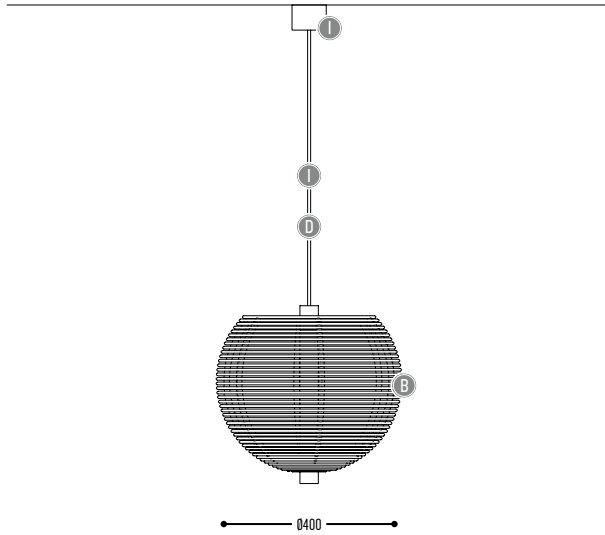

FRIENDZ S
3531-02-904H-II(I)DD-K

BB	COLORS	02		Black
		03		White
		37		Natural
			RAL color on request	
EFF	CRI • LUMENOUTPUT	904	>90 CRI • 400 Lm / 250 mA / 4,2 W	
H	COLOR TEMP.	2	2700 K	
		3	3000 K	
II(I)	COLORS	02		Black
		03		White
DD	SUSP. CABLE	01	1,5 m	
		02	2,5 m	
K	DRIVER	1	No driver	
		0	Non dimmable (extern)	
		3	Dali (extern)	
		4	Phase cut (extern)	

Metal-Rattan-Alabaster