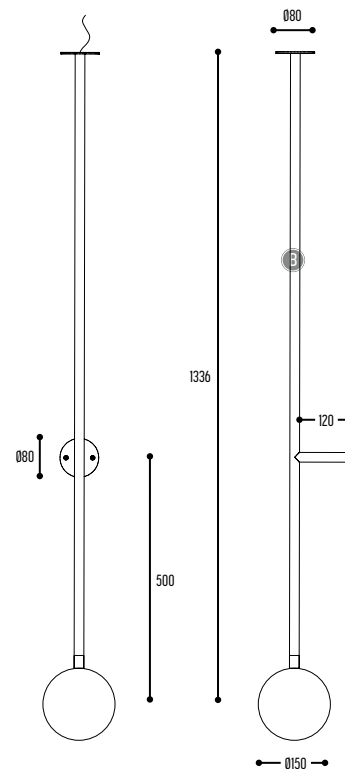

BOELY-T G9
2642-BB-071

BB(B)	COLORS	02		Black
		03		White
		10		Alu
CCC	TYPE G9	071		LED QT14 (MAX 9 W)

Alu - Glass