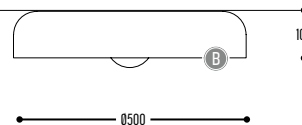

GAZTA WALL E27

3025-BB(B)-001

E27 FILAMENT-LAMP:
to be ordered separately

BB(B)	COLORS	02		Black
		03		White
		101		Soft Pink
		103		Soft Blue
		104		Soft Green
		124		Kaki
		140		Old Pink
		141		Terracotta Red
		142		Oxide Red
		110		Brass
				RAL color on request
CCC	TYPE G9	071		LED (MAX 6 W)
CCC	TYPE E27	001		LED Globe (MAX 10W)

Alu-Brass