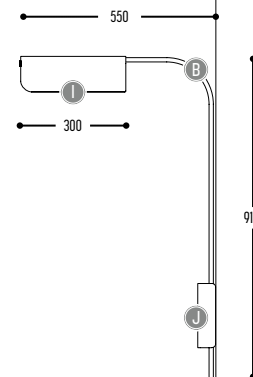

BB(B)	COLORS	02	Black
		03	White
		10	Alu Satinated
FF	LED	26	>90 CRI • 620 Lm / 26 W/m (WALL M) >90 CRI • 820 Lm / 26 W/m (WALL)
		2	2700 K
H	COLOR TEMP.	3	3000 K
		4	4000 K
II(I)	COLORS	02	Black
		03	White
		10	Alu Satinated
		151	Bronze Dark
JJ(J)	COLORS	02	Black
		03	White
		10	Alu Satinated
		151	Bronze Dark
K	DRIVER	1	No driver
		0	Non dimmable (intern)
		3	Dali (extern)
		4	Phase cut (intern)

Meta-Alu