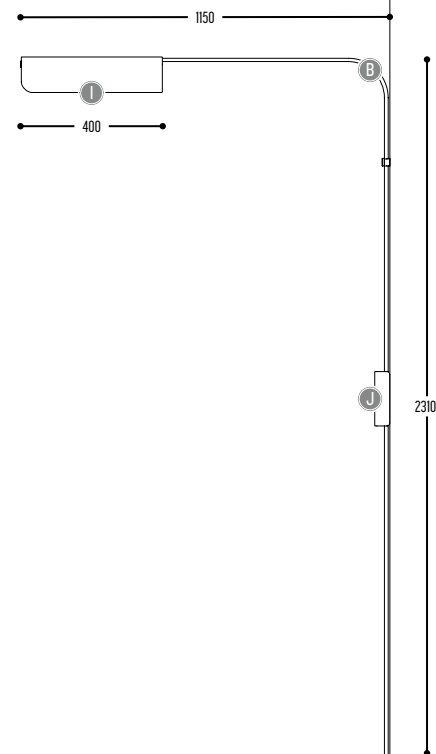

BENDIT WALL
3455-BB(B)-H-II(I)-JJ(J)-K