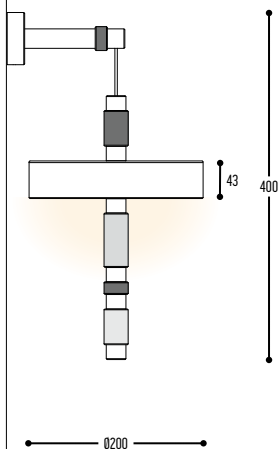

EF	CRI • LUMENOUTPUT	14	>90 CRI • 1502 Lm/m / 13W/m / 24V
H	COLOR TEMP.	2	2700K
		3	3000K
		4	4000K
K	DRIVER	1	No driver
		0	Non dimmable (extern)
		3	Dali (extern)
		4	Phase cut (extern)